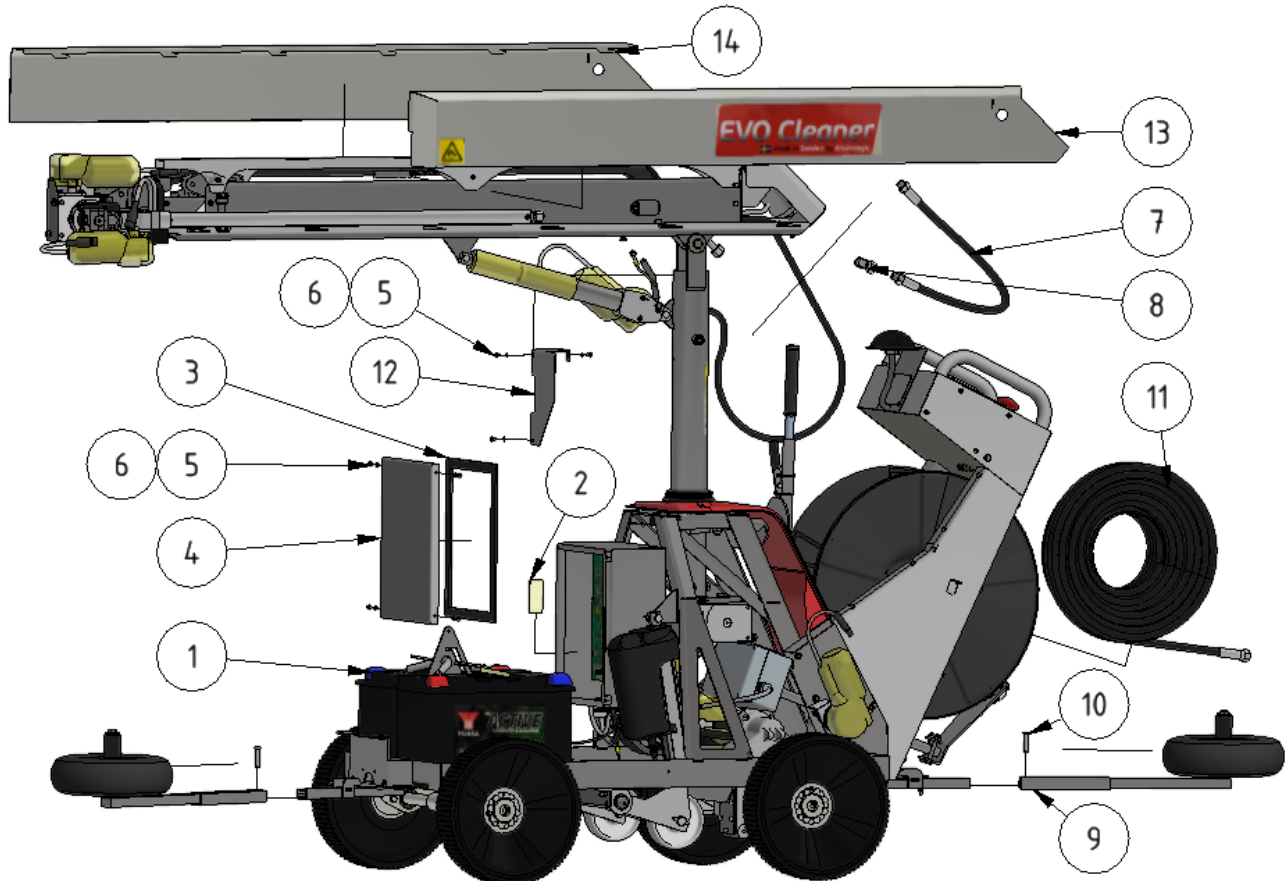

# EVO Cleaner assembly 4 - 1109500

Part of [EVO Cleaner](#)

ITEM	DESCRIPTION	PART NUMBER	QTY
1	EVO Cleaner assembly 3	 <a href="#">1109503</a>	1
2	Cortec bar	901193	1
3	Sealing	101038_1	1
4	Lid	101038	1
5	Screw M5 x 8	941035	7
6	Washer M5 teeth	941087	7
7	Hose tower	969706RF	1
8	Adapter 12R-90°	964026RF	1
9	Guidance wheel, complete	 <a href="#">1101113</a>	2
10	Pin	904000	2
11	Hose 3/8 50m stainless	961017RF	1
12	Protection plate	109701	1
13	Left side, telescope	109705	1
14	Right side, telescope	109706	1