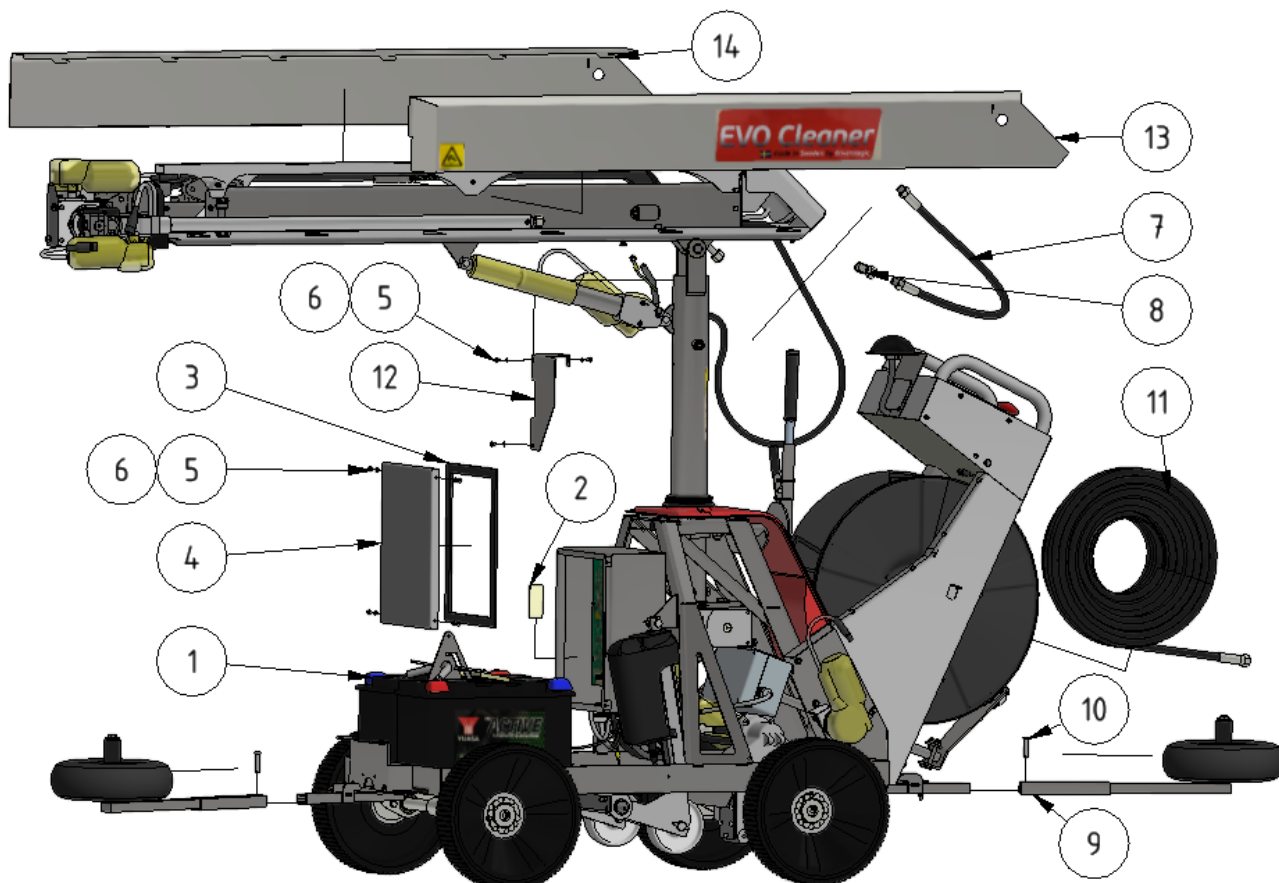

# EVO Cleaner assembly 1109500

Part of [EVO Cleaner](#)

ITEM	DESCRIPTION	PART NUMBER	QTY
1	EVO Cleaner assembly 3	<a href="#">1109503</a>	1
2	Cortec bar	901193	1
3	Sealing	101038_1	1
4	Lid	101038	1
5	Screw M5 x 8	941035	7
6	Washer M5 teeth	941087	7
7	Hose tower	969706RF	1
8	Adapter 12R-90°	964026RF	1
9	Side wheel assembly	<a href="#">1101113</a>	2
10	Pin	904000	2
11	Hose 3/8 50m stainless	961017RF	1
12	Protection plate	109701	1
13	Left side, telescope	109705	1
14	Right side, telescope	109706	1