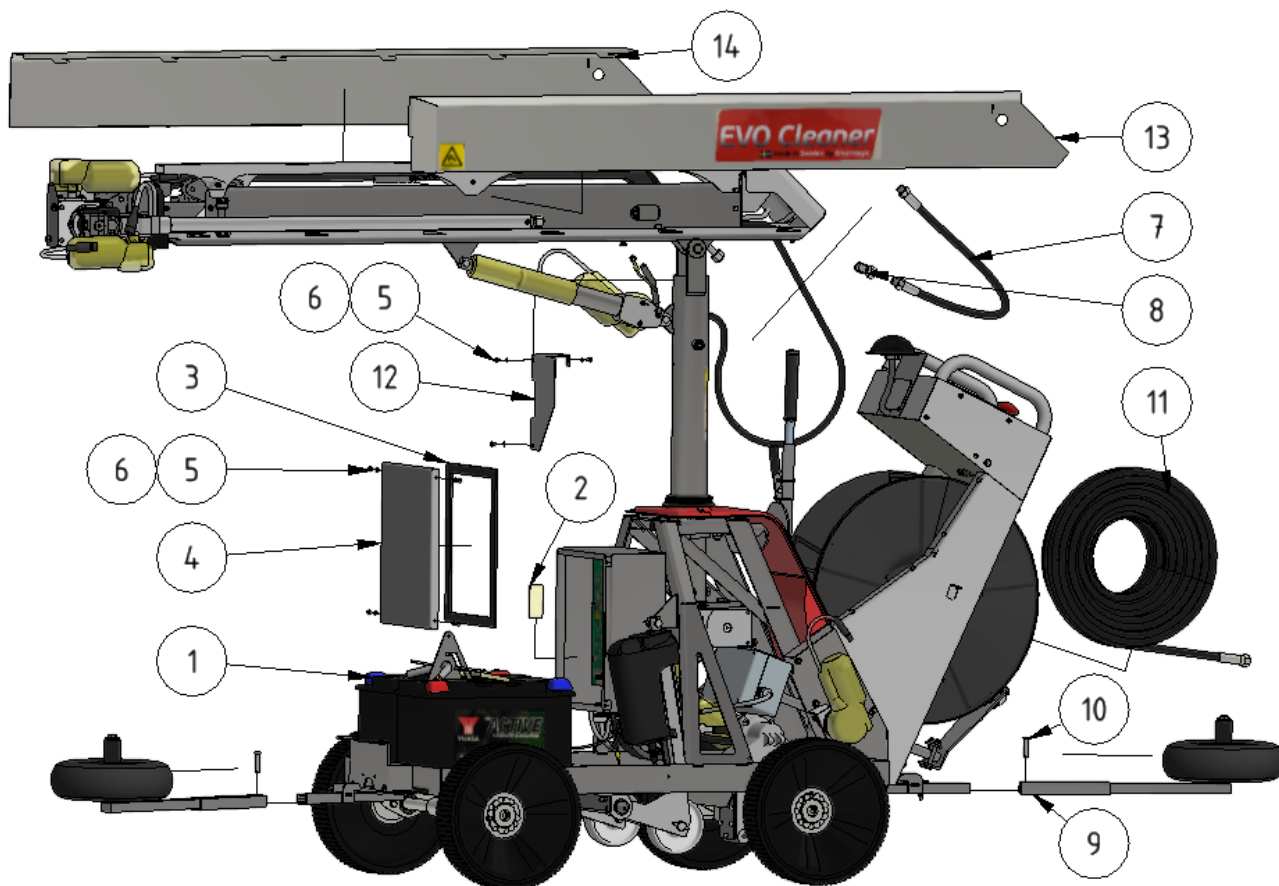

# EVO Cleaner assembly 1109500

Part of [EVO Cleaner](#)

ITEM	DESCRIPTION	PART NUMBER	QTY
1	EVO Cleaner assembly 3	<a href="#">1109503</a>	1
2	Cortec bar	901193	1
3	Sealing	101038_1	1
4	Lid	101038	1
5	Screw M5 x 8	941035	7
6	Washer M5 teeth	941087	7
7	Hose tower	969706RF	1
8	Adapter 12R-90°	964026RF	1
9	Side wheel assembly	<a href="#">1101113</a>	2
10	Pin	904000	2
11	Hose 3/8 50m stainless	961017RF	1
12	Protection plate	109701	1
13	Left side, telescope	109705	1
14	Right side, telescope	109706	1