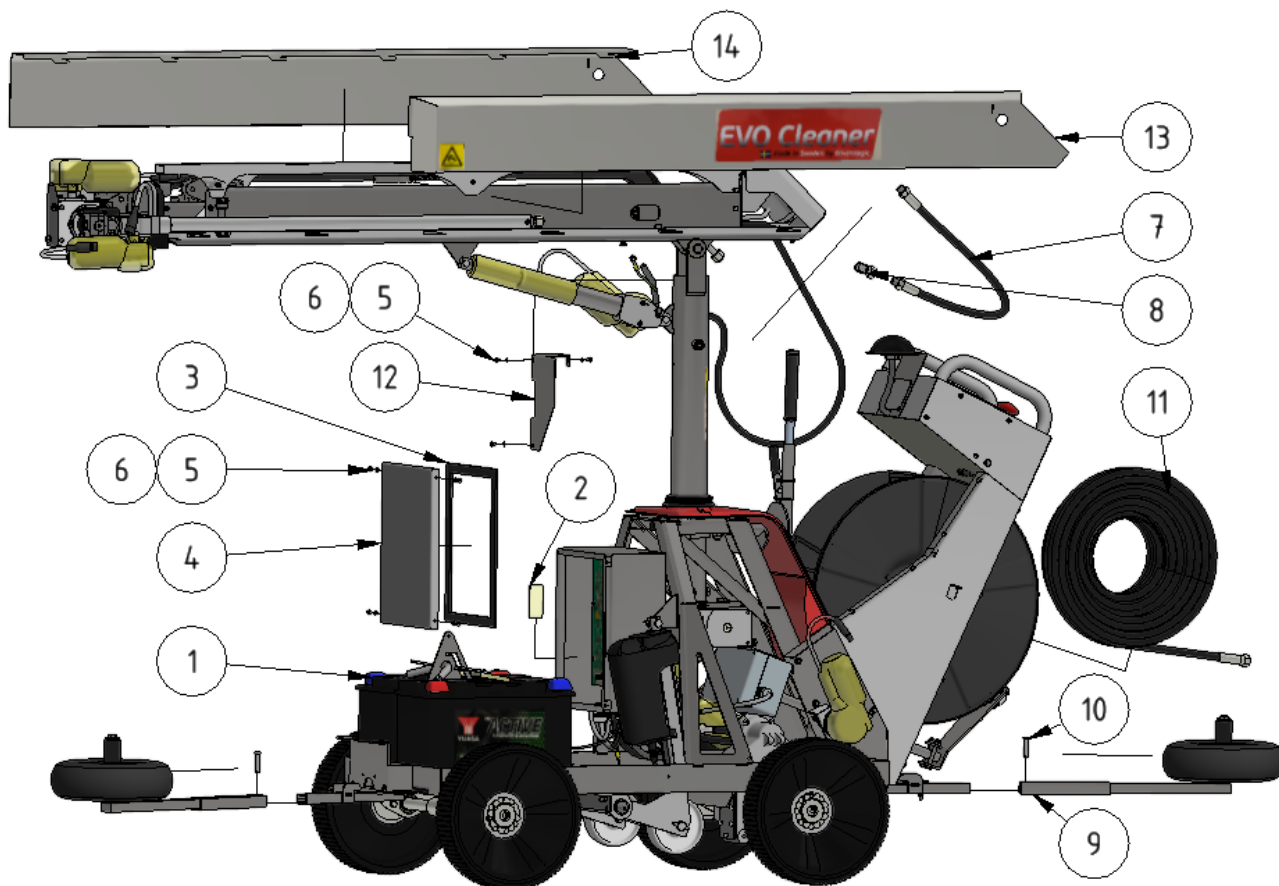

EVO Cleaner assembly 1109500

Part of [EVO Cleaner](#)

ITEM	DESCRIPTION	PART NUMBER	QTY
1	EVO Cleaner assembly 3	1109503	1
2	Cortec bar	901193	1
3	Sealing	101038_1	1
4	Lid	101038	1
5	Screw M5 x 8	941035	7
6	Washer M5 teeth	941087	7
7	Hose tower	969706RF	1
8	Adapter 12R-90°	964026RF	1
9	Side wheel assembly	1101113	2
10	Pin	904000	2
11	Hose 3/8 50m stainless	961017RF	1
12	Protection plate	109701	1
13	Left side, telescope	109705	1
14	Right side, telescope	109706	1