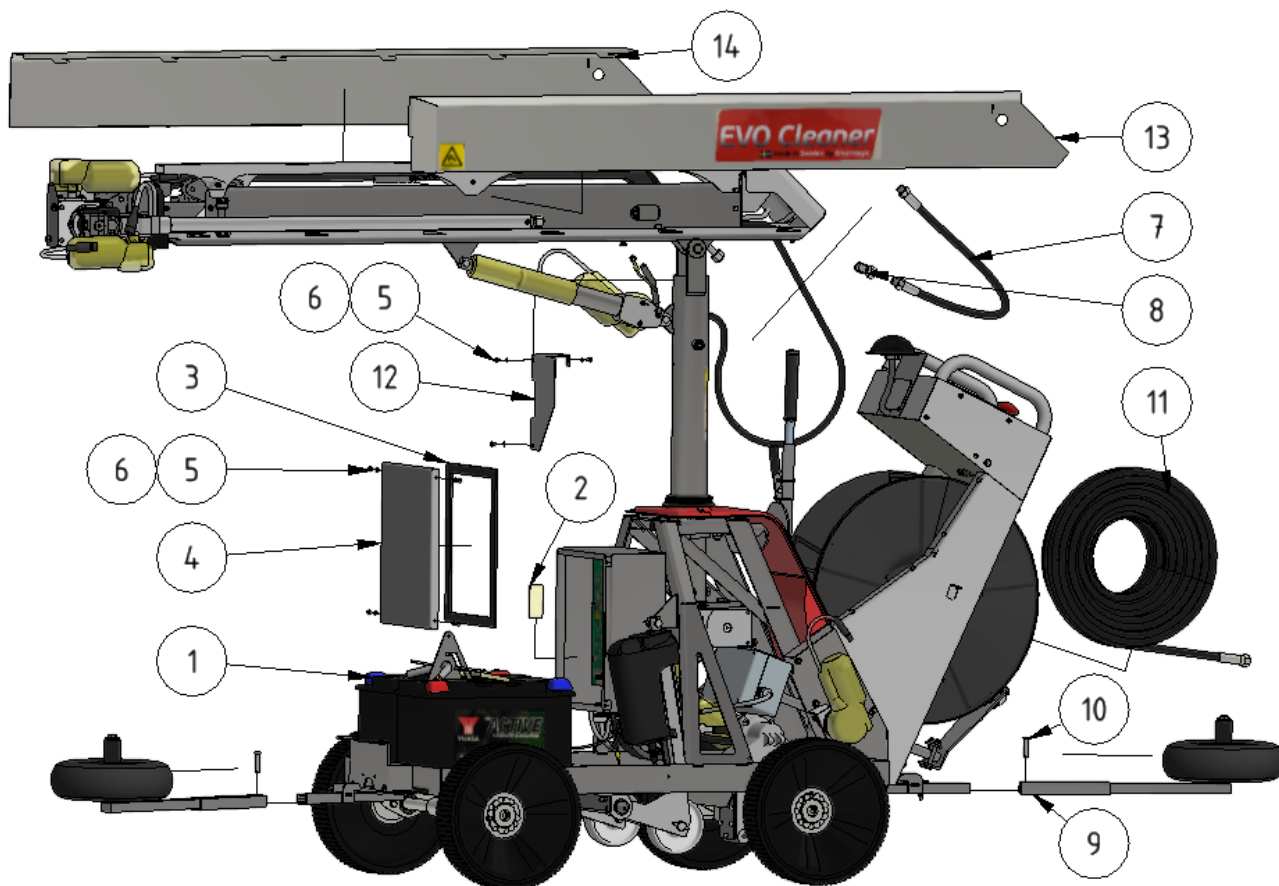

EVO Cleaner assembly 1109500

Part of [EVO Cleaner](#)

ITEM	DESCRIPTION	PART NUMBER	QTY
1	EVO Cleaner assembly 3	 1109503	1
2	Cortec bar	901193	1
3	Sealing	101038_1	1
4	Lid	101038	1
5	Screw M5 x 8	941035	7
6	Washer M5 teeth	941087	7
7	Hose tower	969706RF	1
8	Adapter 12R-90°	964026RF	1
9	Side wheel assembly	 1101113	2
10	Pin	904000	2
11	Hose 3/8 50m stainless	961017RF	1
12	Protection plate	109701	1
13	Left side, telescope	109705	1
14	Right side, telescope	109706	1