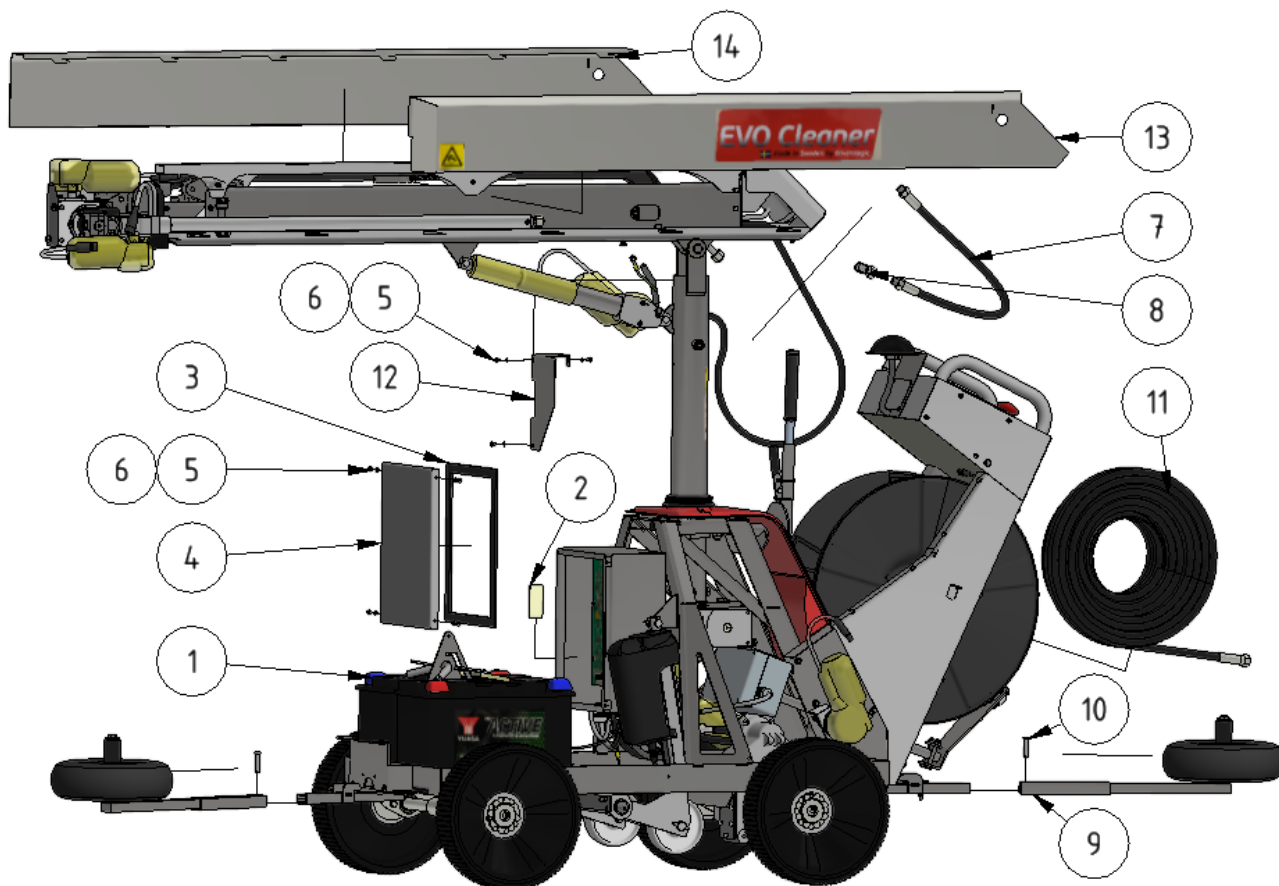

EVO Cleaner assembly 4 - 1109500

Part of [EVO Cleaner](#)

ITEM	DESCRIPTION	PART NUMBER	QTY
1	EVO Cleaner assembly 3	1109503	1
2	Cortec bar	901193	1
3	Sealing	101038_1	1
4	Lid	101038	1
5	Screw M5 x 8	941035	7
6	Washer M5 teeth	941087	7
7	Hose tower	969706RF	1
8	Adapter 12R-90°	964026RF	1
9	Side wheel assembly	1101113	2
10	Pin	904000	2
11	Hose 3/8 50m stainless	961017RF	1
12	Protection plate	109701	1
13	Left side, telescope	109705	1
14	Right side, telescope	109706	1