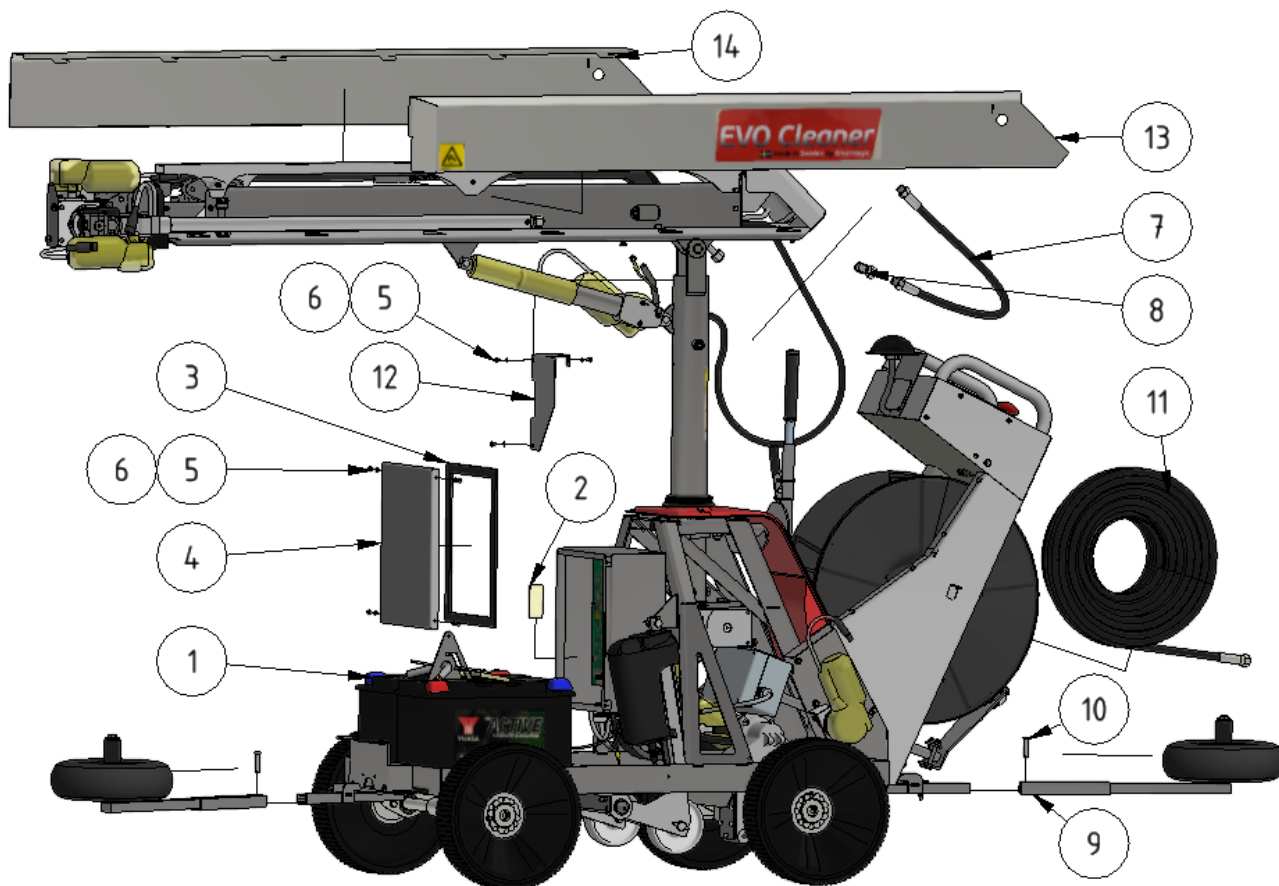

# EVO Cleaner assembly 4 - 1109500

Part of [EVO Cleaner](#)

ITEM	DESCRIPTION	PART NUMBER	QTY
1	EVO Cleaner assembly 3	<a href="#">1109503</a>	1
2	Cortec bar	901193	1
3	Sealing	101038_1	1
4	Lid	101038	1
5	Screw M5 x 8	941035	7
6	Washer M5 teeth	941087	7
7	Hose tower	969706RF	1
8	Adapter 12R-90°	964026RF	1
9	Guidance wheel, complete	<a href="#">1101113</a>	2
10	Pin	904000	2
11	Hose 3/8 50m stainless	961017RF	1
12	Protection plate	109701	1
13	Left side, telescope	109705	1
14	Right side, telescope	109706	1