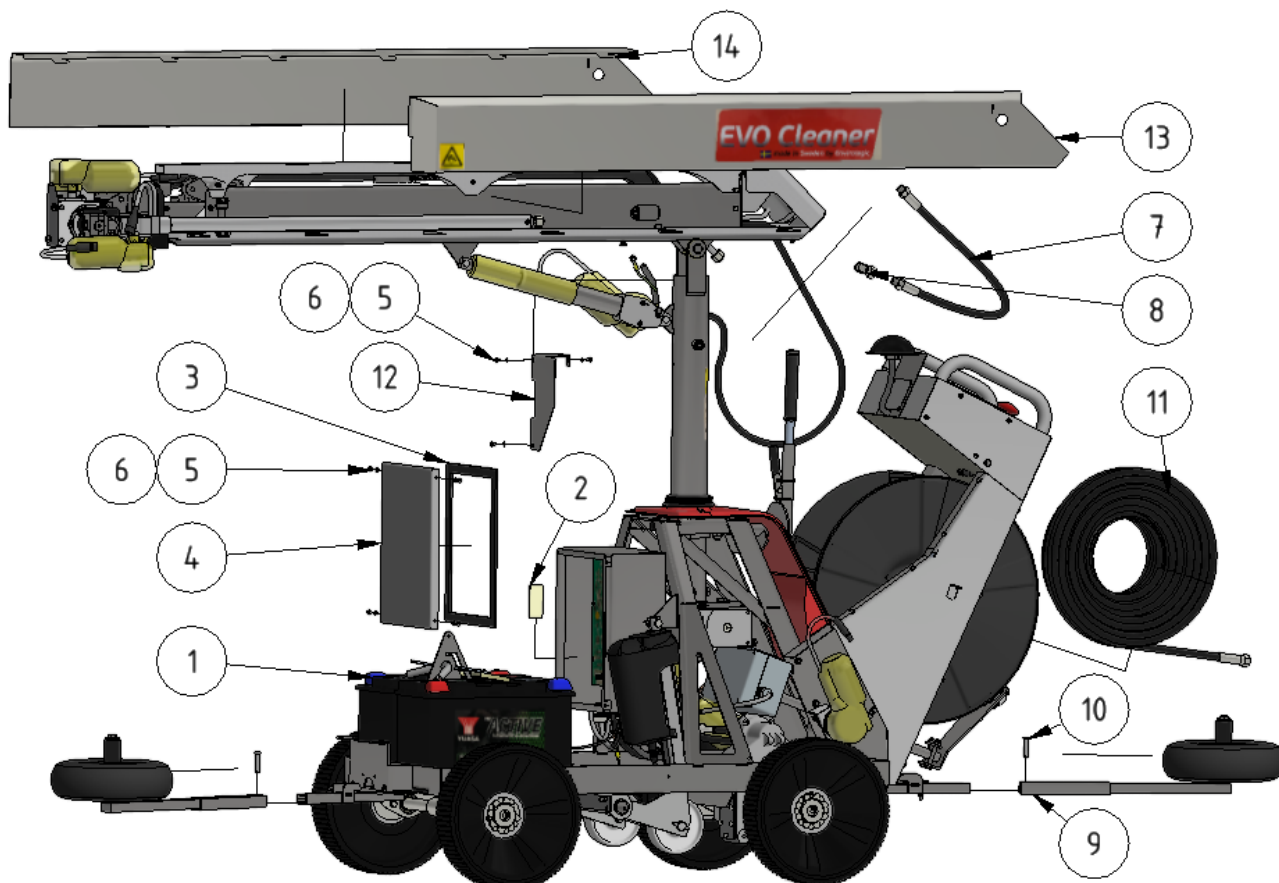

EVO Cleaner assembly 4 - 1109500

Part of [EVO Cleaner](#)

ITEM	DESCRIPTION	PART NUMBER	QTY
1	EVO Cleaner assembly 3	1109503	1
2	Cortec bar	901193	1
3	Sealing	101038_1	1
4	Lid	101038	1
5	Screw M5 x 8	941035	7
6	Washer M5 teeth	941087	7
7	Hose tower	969706RF	1
8	Adapter 12R-90°	964026RF	1
9	Guidance wheel, complete	1101113	2
10	Pin	904000	2
11	Hose 3/8 50m stainless	961017RF	1
12	Protection plate	109701	1
13	Left side, telescope	109705	1
14	Right side, telescope	109706	1