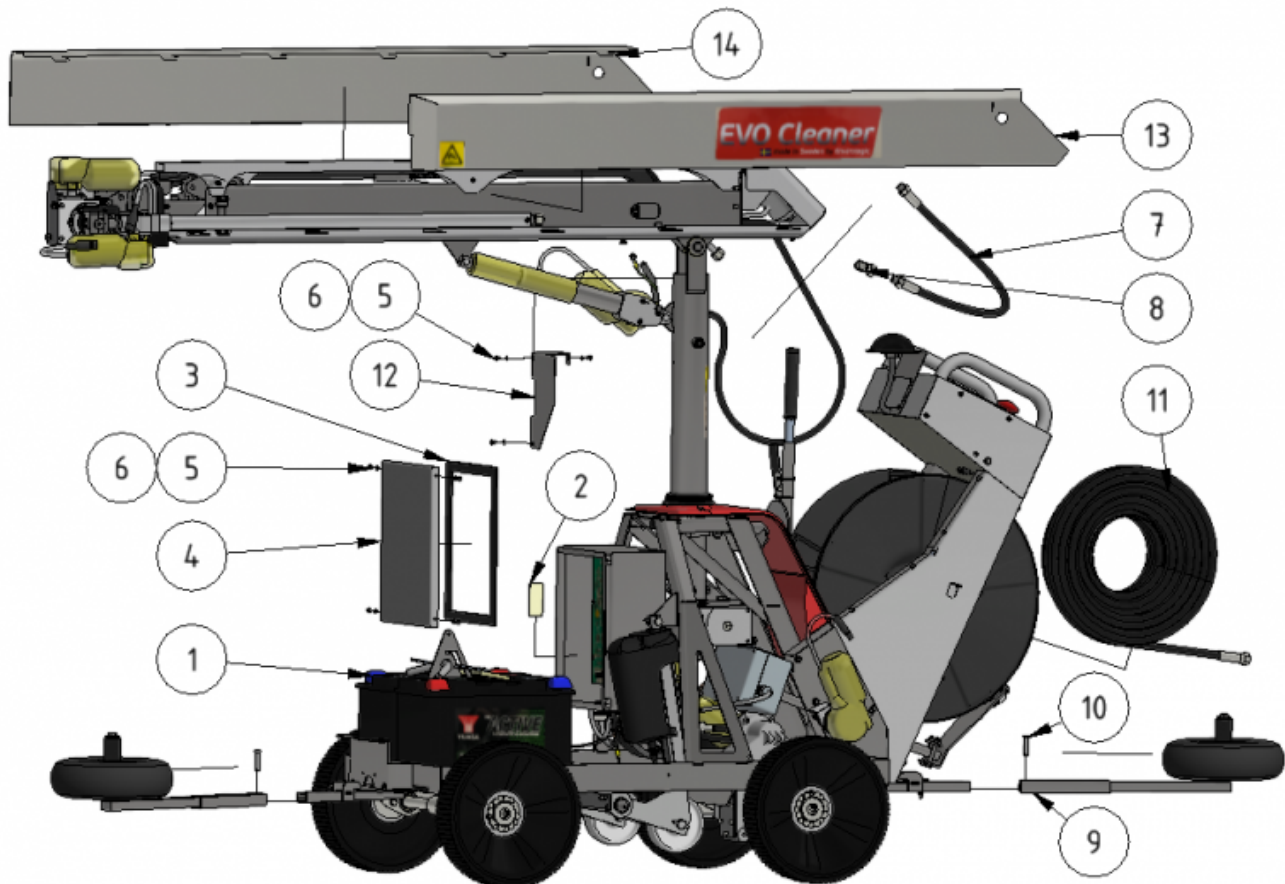

# EVO Cleaner assembly 4 - 1109500

Part of [EVO Cleaner](#)

ITEM	DESCRIPTION	PART NUMBER	QTY
1	EVO Cleaner assembly 3	 1109503	1
2	Cortec bar	901193	1
3	Sealing	101038_1	1
4	Lid	101038	1
5	Screw M5 x 8	941035	7
6	Washer M5 teeth	941087	7
7	Hose tower	969706RF	1
8	Adapter 12R-90°	964026RF	1
9	Guidance wheel, complete	 1101113	2
10	Pin	904000	2
11	Hose 3/8 50m stainless	961017RF	1
12	Protection plate	109701	1
13	Left side, telescope	109705	1
14	Right side, telescope	109706	1