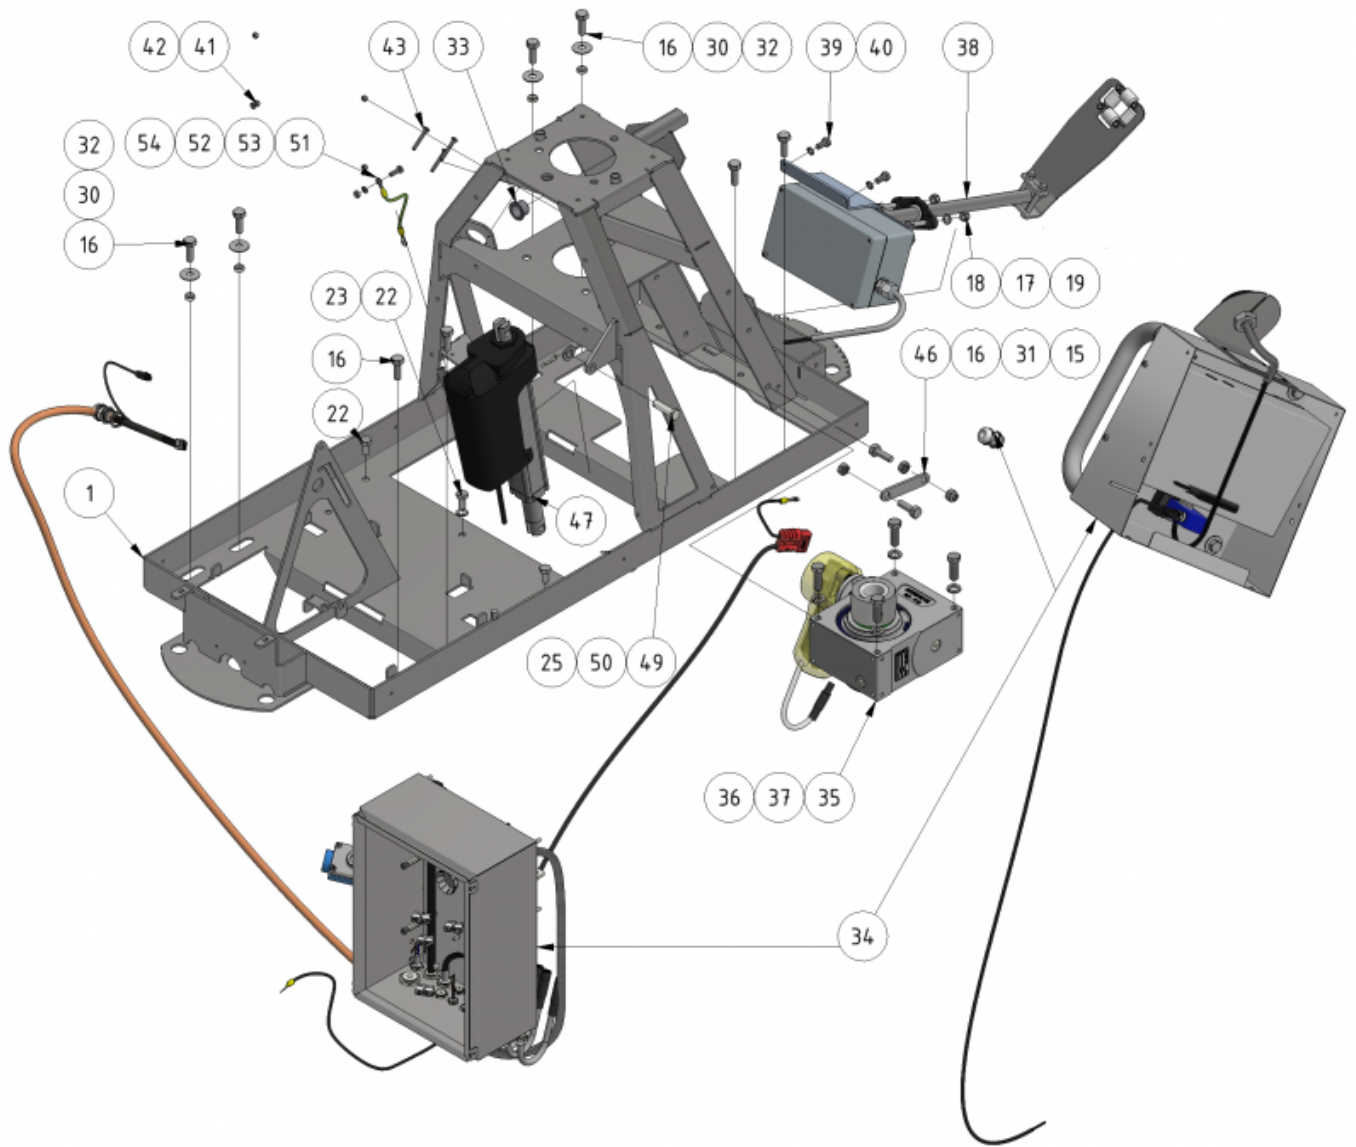

EVO Cleaner assembly 1 - 1109501

Part of [EVO Cleaner assembly 2 - 1109502](#)

| ITEM | DESCRIPTION | PART NUMBER | QTY |
|------|-----------------------------------|-------------|-----|
| 1 | Chassis | 1109201 | 1 |
| 2 | Long rod | 409211 | 1 |
| 3 | Short rear rod | 409212 | 1 |
| 4 | Long front rod | 409213 | 1 |
| 5 | Short front rod | 409215 | 1 |
| 6 | Short rear rod | 409216 | 1 |
| 7 | Rear link | 1109202 | 1 |
| 8 | Front rod | 1109203 | 1 |
| 9 | Rear rod | 1109204 | 1 |
| 10 | Front link | 1109205 | 1 |
| 11 | Lock | 409219 | 1 |
| 12 | Nut M6 Nyloc | 941009 | 1 |
| 13 | Plate with pin | 1101030 | 2 |
| 14 | Plate | 401059 | 2 |
| 15 | Nut M10 | 941025 | 4 |
| 16 | Plate | 159201 | 1 |
| 17 | Electric transport wheel assembly | 1107030M | 1 |

| ITEM | DESCRIPTION | PART NUMBER | QTY |
|------|------------------------|--|-----|
| 18 | Spring washer M10 | 941105 | 3 |
| 19 | Washer M10 | 941022 | 14 |
| 20 | Split pin 3.2 x 25 | 941049 | 16 |
| 21 | Block | 1409214 | 1 |
| 22 | Spring | 909002 | 1 |
| 23 | Screw M6 x 40 | 947074 | 1 |
| 24 | Drive axle assembly |  1109523 | 1 |
| 25 | Nut M10 Nyloc | 941073 | 9 |
| 26 | Front wheel axle |  1107041 | 1 |
| 30 | Washer M10, large | 941043 | 4 |
| 31 | Nut M10 Nyloc | 941073 | 9 |
| 32 | Spacer | 701025 | 4 |
| 33 | Bearing | 909203 | 1 |
| 34 | Junction box assembly |  1109529 | 1 |
| 35 | Gearbox tower assembly |  1109524 | 1 |
| 36 | Screw M12 x 35 | 941037 | 4 |
| 37 | Spring washer M12 | 941036 | 4 |
| 38 | Hose spreader assembly |  1109520 | 1 |
| 39 | M8 x 16 | 941101 | 2 |
| 40 | Spring washer M8 | 941088 | 2 |
| 41 | Nut M5 Nyloc | 941064 | 4 |
| 42 | Washer M5 teeth | 941087 | 1 |
| 43 | Screw M5 x 40 | 941034 | 3 |
| 46 | Short rod | 409224 | 1 |
| 47 | Actuator | 1101312 | 1 |
| 49 | Pin 12 mm | 707019 | 2 |
| 50 | Washer M12 | 941030 | 2 |
| 51 | Ground cable |  901147 | 1 |
| 52 | Nut M6 | 941002 | 1 |
| 53 | Spring washer M6 | 941045 | 1 |
| 54 | Screw M6 x 20 | 941103 | 1 |