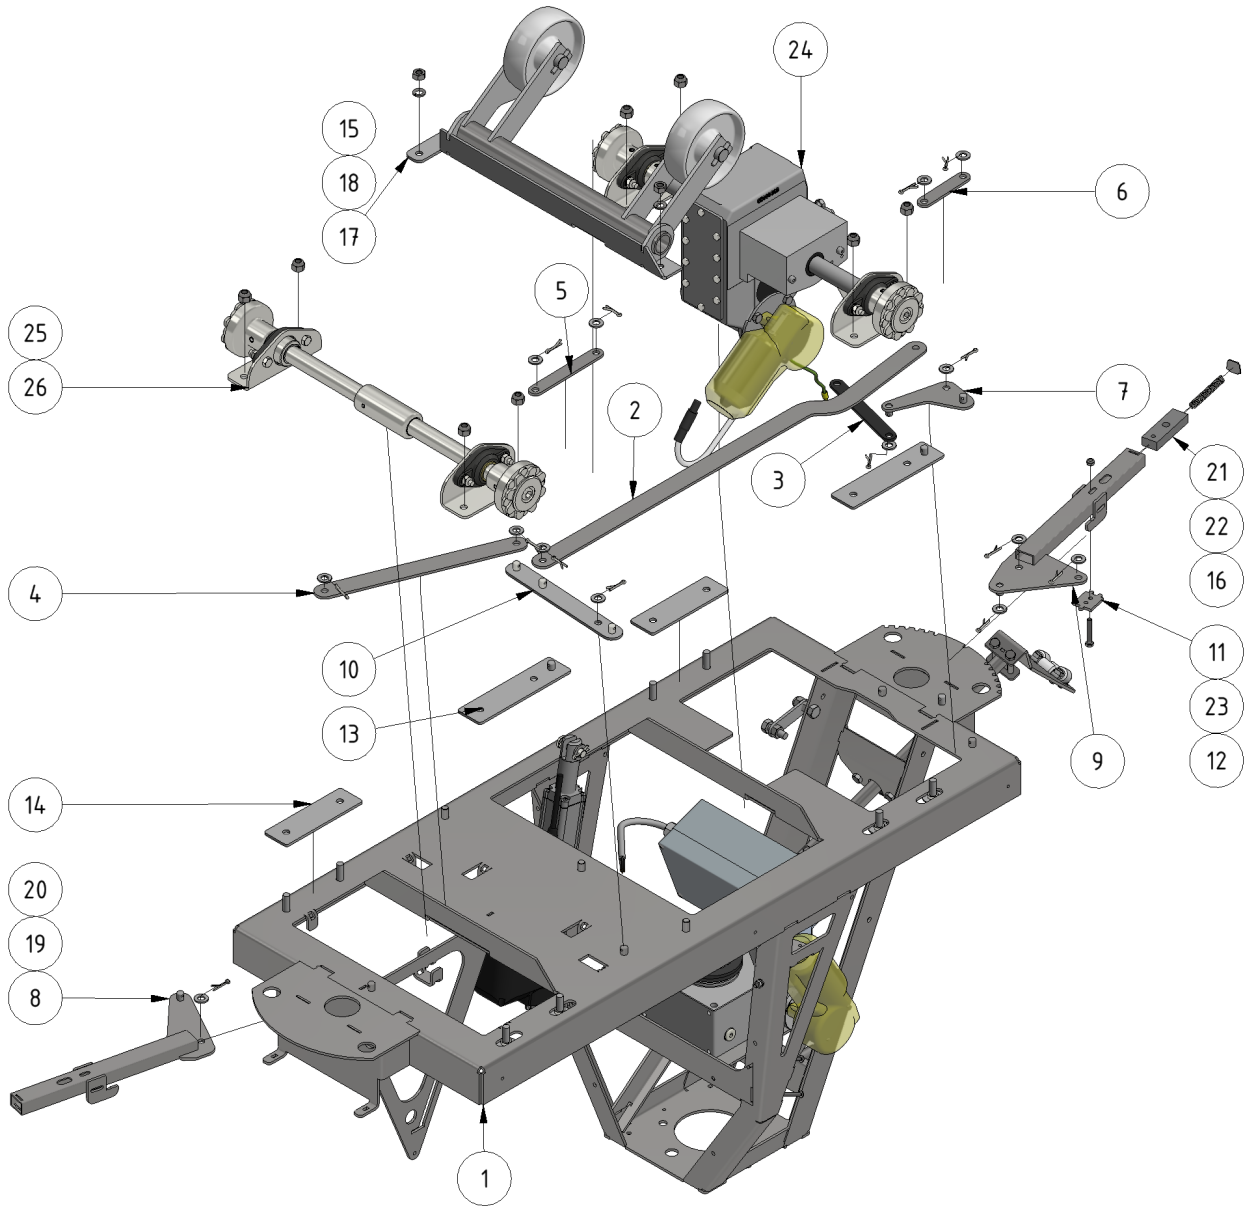

EVO Cleaner assembly 1 - 1109501

Part of [EVO Cleaner assembly 2 - 1109502](#)

| ITEM | DESCRIPTION | PART NUMBER | QTY |
|------|-----------------------------------|-------------|-----|
| 1 | Chassis | 1109201 | 1 |
| 2 | Long rod | 409211 | 1 |
| 3 | Short rear rod | 409212 | 1 |
| 4 | Long front rod | 409213 | 1 |
| 5 | Short front rod | 409215 | 1 |
| 6 | Short rear rod | 409216 | 1 |
| 7 | Rear link | 1109202 | 1 |
| 8 | Front rod | 1109203 | 1 |
| 9 | Rear rod | 1109204 | 1 |
| 10 | Front link | 1109205 | 1 |
| 11 | Lock | 409219 | 1 |
| 12 | Nut M6 Nyloc | 941009 | 1 |
| 13 | Plate with pin | 1101030 | 2 |
| 14 | Plate | 401059 | 2 |
| 15 | Nut M10 | 941025 | 4 |
| 16 | Plate | 159201 | 1 |
| 17 | Electric transport wheel assembly | 1107030M | 1 |

| ITEM | DESCRIPTION | PART NUMBER | QTY |
|------|------------------------|--|-----|
| 18 | Spring washer M10 | 941105 | 3 |
| 19 | Washer M10 | 941022 | 14 |
| 20 | Split pin 3.2 x 25 | 941049 | 16 |
| 21 | Block | 1409214 | 1 |
| 22 | Spring | 909002 | 1 |
| 23 | Screw M6 x 40 | 947074 | 1 |
| 24 | Drive axle assembly |  1109523 | 1 |
| 25 | Nut M10 Nyloc | 941073 | 9 |
| 26 | Front wheel axle |  1107041 | 1 |
| 30 | Washer M10, large | 941043 | 4 |
| 31 | Nut M10 Nyloc | 941073 | 9 |
| 32 | Spacer | 701025 | 4 |
| 33 | Bearing | 909203 | 1 |
| 34 | Junction box assembly |  1109529 | 1 |
| 35 | Gearbox tower assembly |  1109524 | 1 |
| 36 | Screw M12 x 35 | 941037 | 4 |
| 37 | Spring washer M12 | 941036 | 4 |
| 38 | Hose spreader assembly |  1109520 | 1 |
| 39 | M8 x 16 | 941101 | 2 |
| 40 | Spring washer M8 | 941088 | 2 |
| 41 | Nut M5 Nyloc | 941064 | 4 |
| 42 | Washer M5 teeth | 941087 | 1 |
| 43 | Screw M5 x 40 | 941034 | 3 |
| 46 | Short rod | 409224 | 1 |
| 47 | Actuator | 1101312 | 1 |
| 49 | Pin 12 mm | 707019 | 2 |
| 50 | Washer M12 | 941030 | 2 |
| 51 | Ground cable |  901147 | 1 |
| 52 | Nut M6 | 941002 | 1 |
| 53 | Spring washer M6 | 941045 | 1 |
| 54 | Screw M6 x 20 | 941103 | 1 |