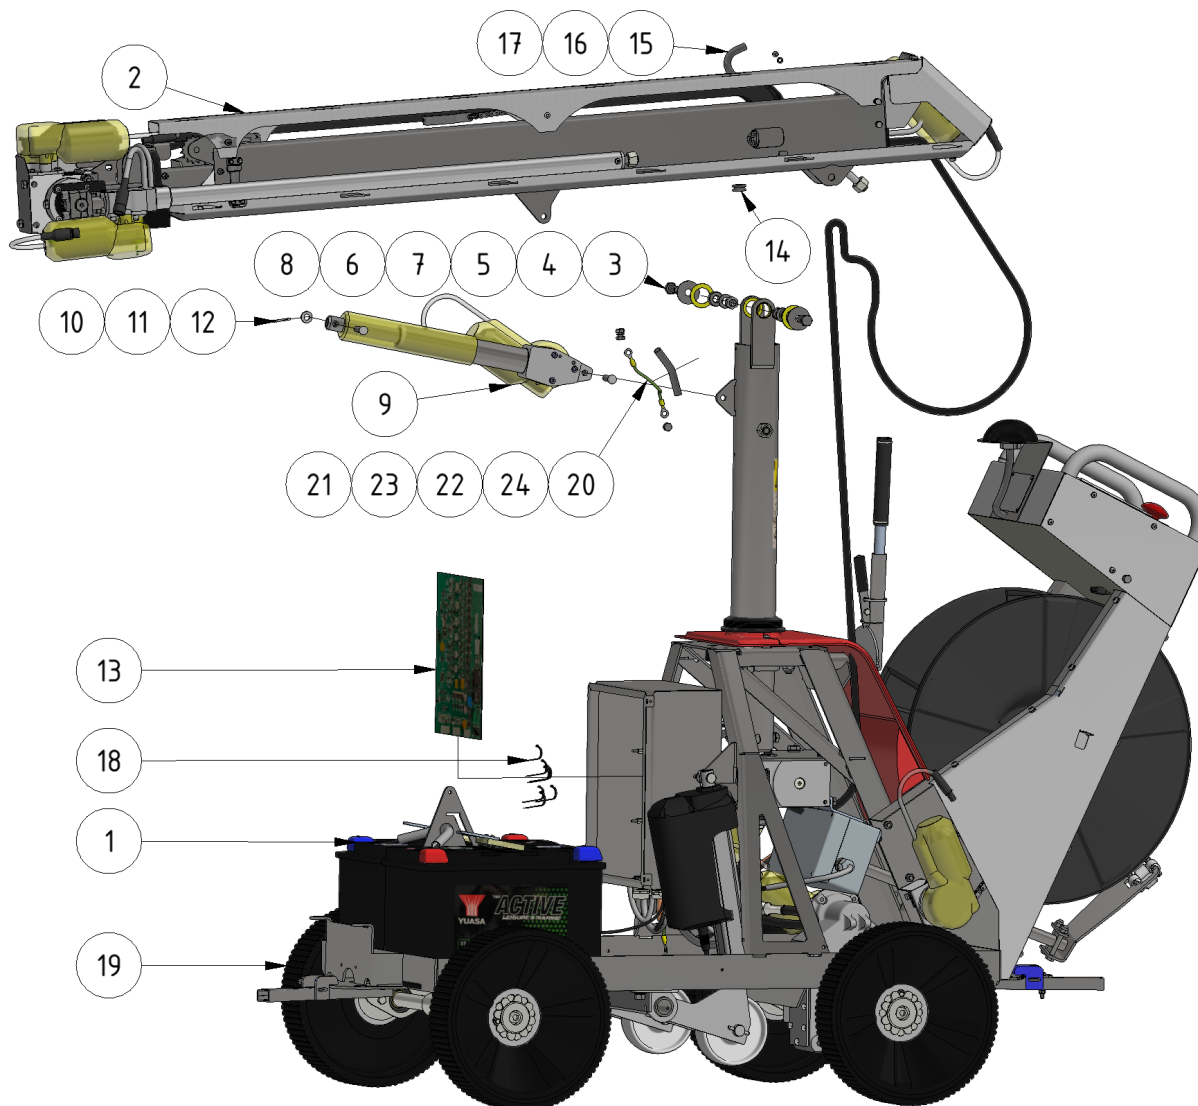

# EVO Cleaner assembly 3 - 1109503

Part of [EVO Cleaner assembly 4 - 1109500](#)

| ITEM | DESCRIPTION            | PART NUMBER             | QTY |
|------|------------------------|-------------------------|-----|
| 1    | EVO Cleaner assembly 2 | <a href="#">1109502</a> | 1   |
| 2    | Telescope assembly     | <a href="#">1109708</a> | 1   |
| 3    | Screw M12 x 35         | 941037                  | 2   |
| 4    | Washer M12 large       | 201004                  | 2   |
| 5    | Washer                 | 901039                  | 2   |
| 6    | Washer M12             | 941030                  | 2   |
| 7    | Ring                   | 701006                  | 2   |
| 8    | Nut M12, Nyloc         | 941071                  | 2   |
| 9    | Actuator               | 909248                  | 1   |
| 10   | Pin                    | 904000                  | 2   |
| 11   | Washer M10             | 941022                  | 2   |

| ITEM | DESCRIPTION                    | PART NUMBER | QTY |
|------|--------------------------------|-------------|-----|
| 12   | Split pin 3,2 x 25             | 941049      | 2   |
| 13   | Circuit board                  | 909054      | 1   |
| 14   | Cable entry, rubber            | 901102      | 1   |
| 15   | Protection hose 0,6 m          | 981047      | 1   |
| 16   | Screw M5 x 8                   | 941035      | 1   |
| 17   | Washer M5 teeth                | 941087      | 1   |
| 18   | Cable tie 300 x 4,8            | 51526       | 7   |
| 19   | <a href="#">Flexi-wheel 70</a> | 977030      | 4   |
| 20   | Ground cable                   | 901145      | 1   |
| 21   | Screw M8 x 10                  | 941080-1    | 2   |
| 22   | Nut M8                         | 941017      | 1   |
| 23   | Spring washer M8               | 941088      | 2   |
| 24   | Protection hose 0,6 m          | 981047      | 1   |