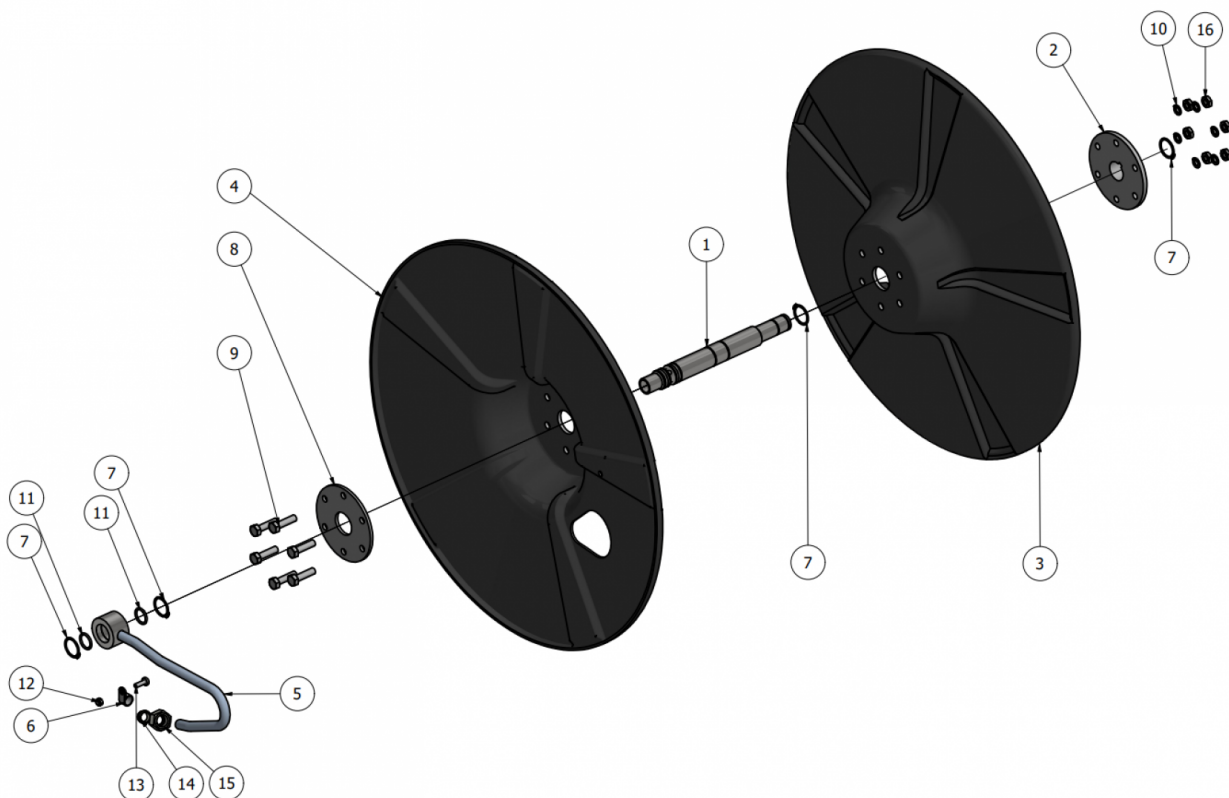

Hose reel

Part number: 1109513

Part of [EVO Cleaner assembly 2 - 1109502](#)

ITEM	DESCRIPTION	PART NUMBER	QTY
1	Axle	709201	1
2	Hub	709210	1
3	Reel, left side	1409216	1
4	Reel, left side	1409217	1
5	Swivel	1109207	1
6	Rubber clamp	969007	1
7	Lock ring 24 mm	949010	1
8	Lock ring 25 mm	949013	3
9	Plate	409236	1
10	Screw M8 x 30	941031	6
11	Spring washer M8	941088	6
12	O-ring 19,3 x 2,4	969201	2
13	Nut M5 Nyloc	941064	1
14	Screw M5 x 15	949206	1
15	Sealing 12-LS Stainless	961032RF	1
16	Nut 12L Stainless	961031RF	1

ITEM	DESCRIPTION	PART NUMBER	QTY
17	Nut M8	941017	6

From:
<https://wiki.envirologic.se/> - **Envirologic Support Wiki**

Permanent link:
<https://wiki.envirologic.se/doku.php/service:spl:1109513-6?rev=1601281063>