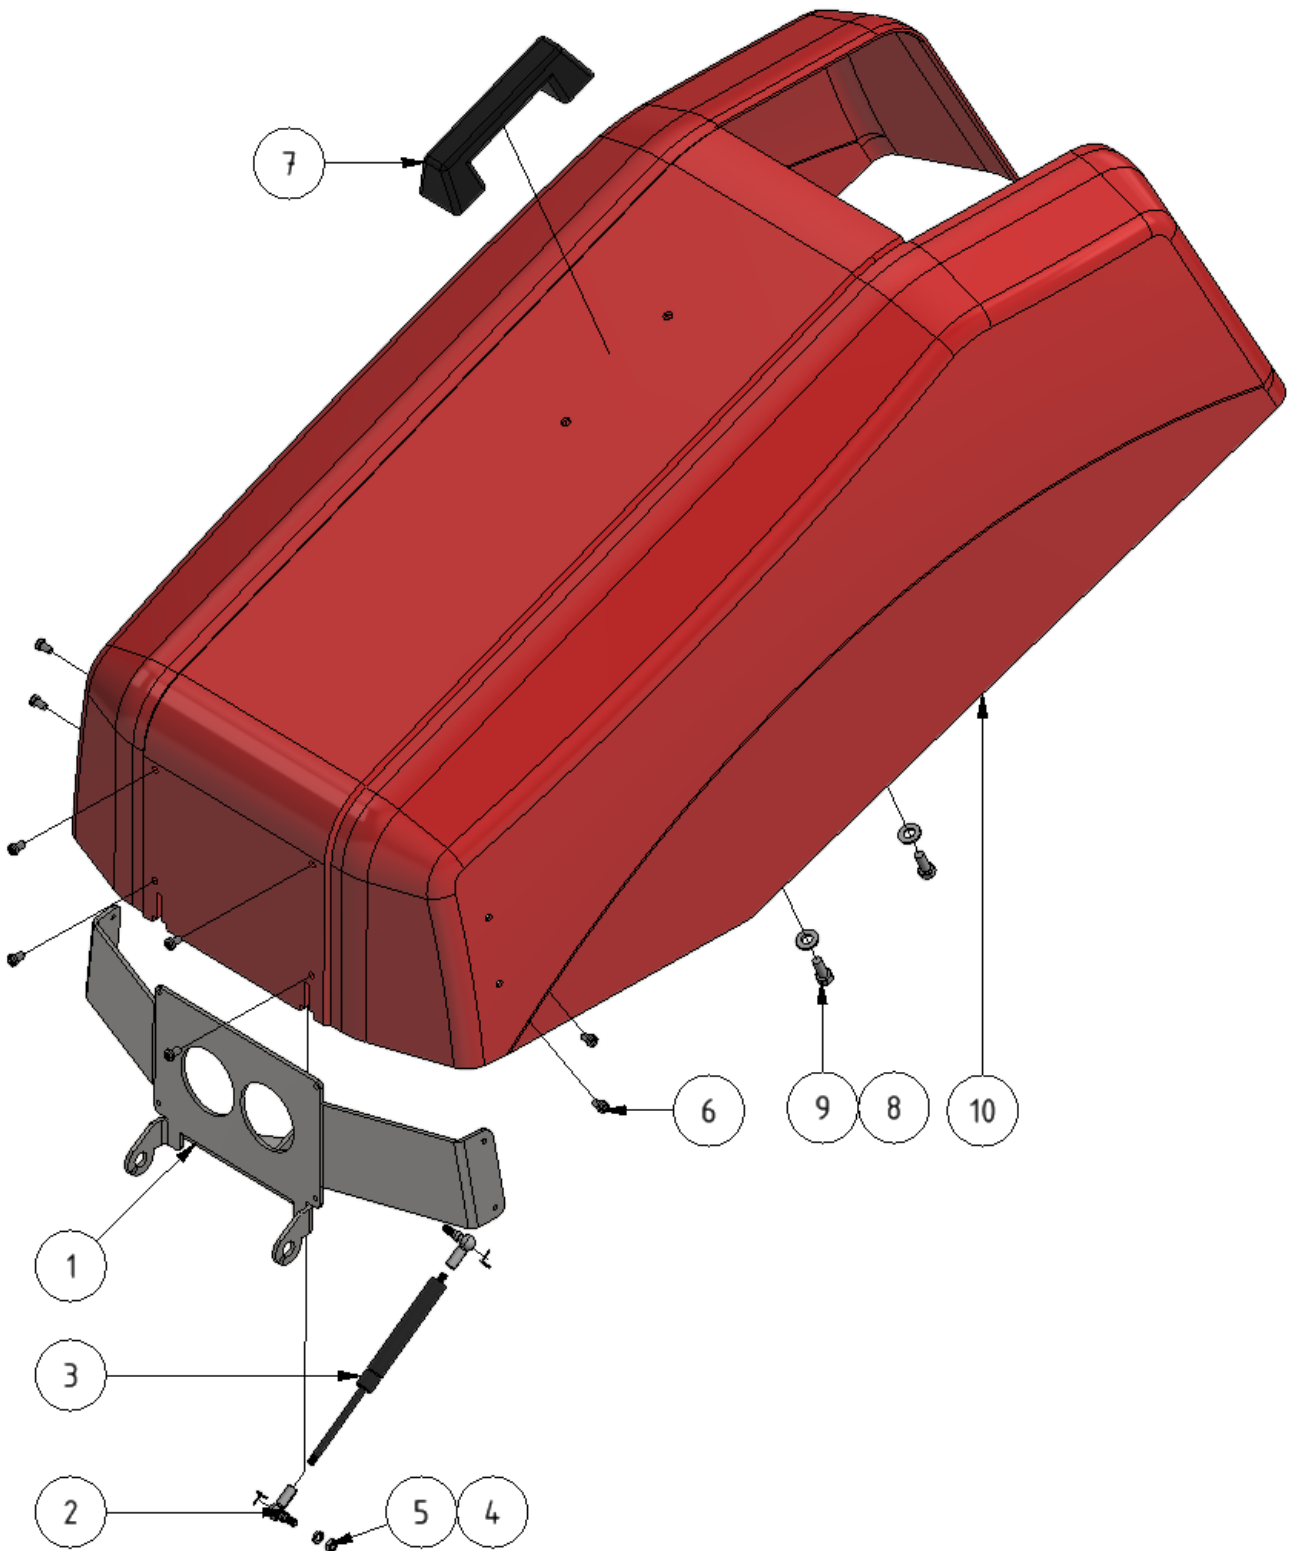

Hood

Part number: 1109514

Part of [EVO Cleaner](#)

| ITEM | DESCRIPTION | PART NUMBER | QTY |
|------|------------------|-------------|-----|
| 1 | Hinge | 409220 | 1 |
| 2 | Joint | 909210 | 2 |
| 3 | Gas spring | 909209 | 1 |
| 4 | Spring Washer M6 | 941045 | 1 |
| 5 | Nut M6 | 941002 | 1 |
| 6 | Screw M6 x 10 | 941007 | 8 |
| 7 | Handle | 901131 | 1 |
| 8 | Washer M10 | 941022 | 2 |
| 9 | Screw M8 x 20 | 941019 | 2 |
| 10 | Hood | 1409231 | 1 |