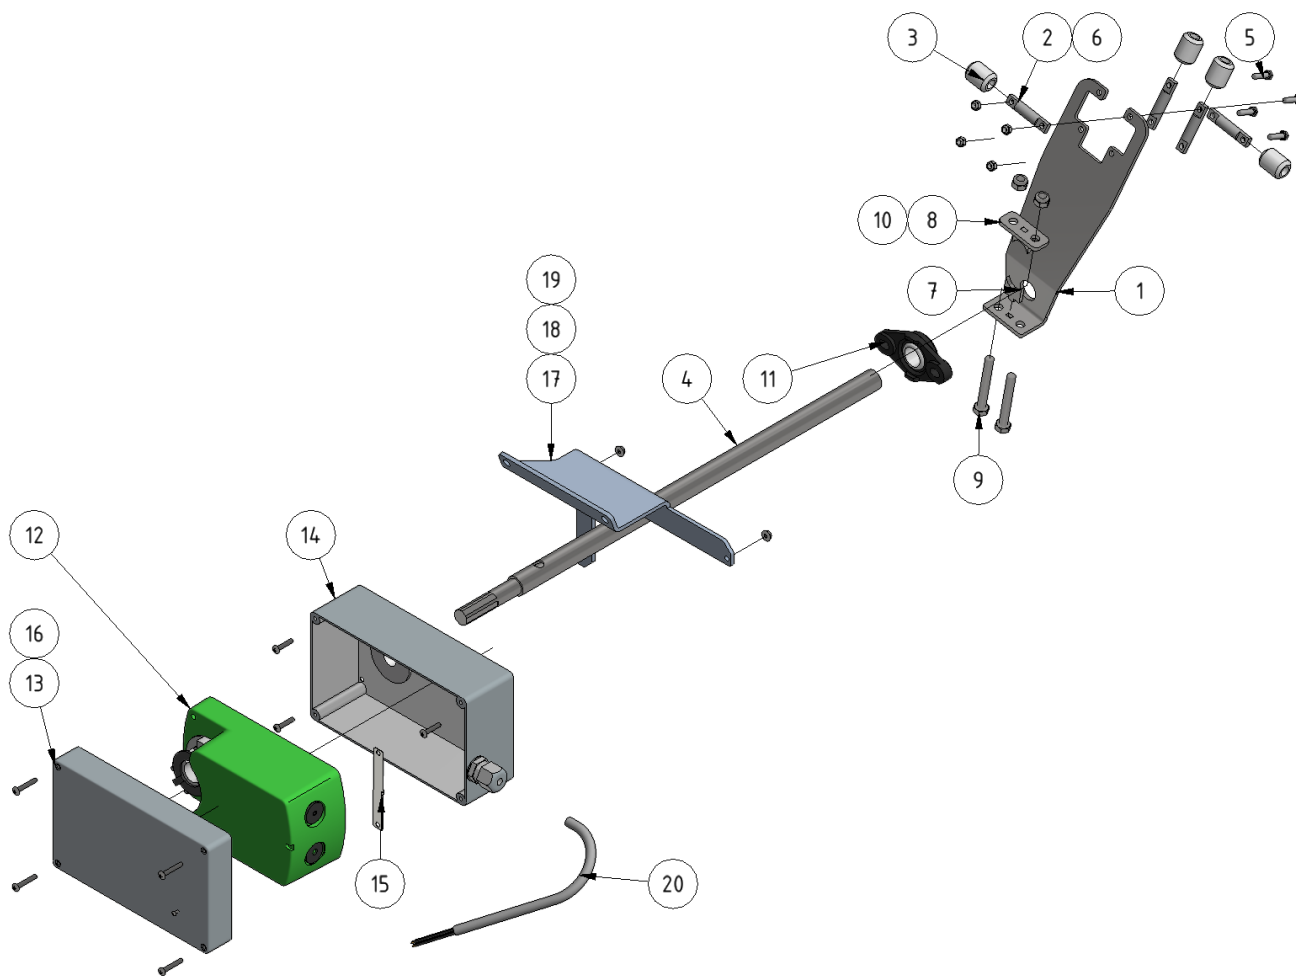

Hose spreader assembly

Part of [EVO Cleaner assembly 1 - 1109501](#)

ITEM	DESCRIPTION	PART NUMBER	QTY
1	Joint	409229	1
2	Bar	707021	4
3	Roller	1407021	4
4	Axle	1109220	1
5	Screw M5 x 20	941099	4
6	Nut M5 Nyloc	941064	4
7	U-support	409242	2
8	Cap	409243	1
9	Screw M8 x 60	941076	2
10	Nut M8 Nyloc	941020	2
11	Flange bearing EFOM 20	901036	1
12	Actuator	907025	1
13	Lid	907022_01	1
14	Housing	907022	1
15	Joint	907022_02	1
16	Screw M4 x 25	907022-03	4

ITEM	DESCRIPTION	PART NUMBER	QTY
17	Joint	409227	1
18	Screw M4 x 20	941078	3
19	Nut M4	941098	3
20	Cable	989220	1

From:
<https://wiki.envirologic.se/> - **Envirologic Support Wiki**

Permanent link:
<https://wiki.envirologic.se/doku.php/service:spl:1109520-2?rev=1601213927>