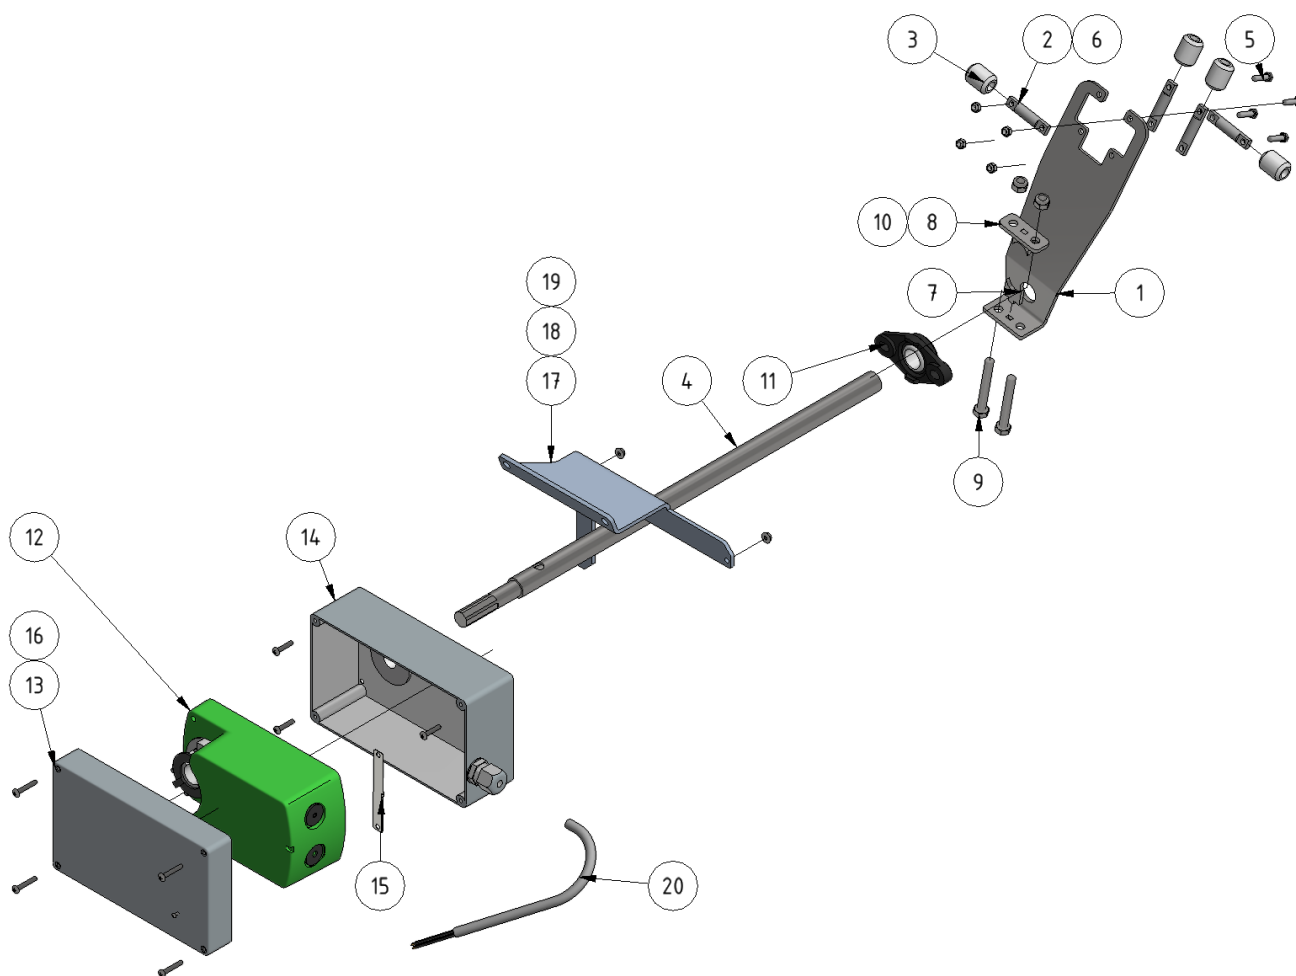

Hose spreader assembly

Part of [EVO Cleaner assembly 1 - 1109501](#)

ITEM	DESCRIPTION	PART NUMBER	QTY
1	Joint	409229	1
2	Bar	707021	4
3	Roller	1407021	4
4	Axle	1109220	1
5	Screw M5 x 20	941099	4
6	Nut M5 Nyloc	941064	4
7	U-support	409242	2
8	Cap	409243	1
9	Screw M8 x 60	941076	2
10	Nut M8 Nyloc	941020	2
11	Flange bearing EFOM 20	901036	1
12	Actuator	907025	1
13	Lid	907022_01	1
14	Housing	907022	1
15	Joint	907022_02	1
16	Screw M4 x 25	907022-03	4

ITEM	DESCRIPTION	PART NUMBER	QTY
17	Joint	409227	1
18	Screw M4 x 20	941078	3
19	Nut M4	941098	3
20	Cable	989220	1

From:

<https://wiki.envirologic.se/> - **Envirologic Support Wiki**

Permanent link:

<https://wiki.envirologic.se/doku.php/service:spl:1109520-2?rev=1601213927>