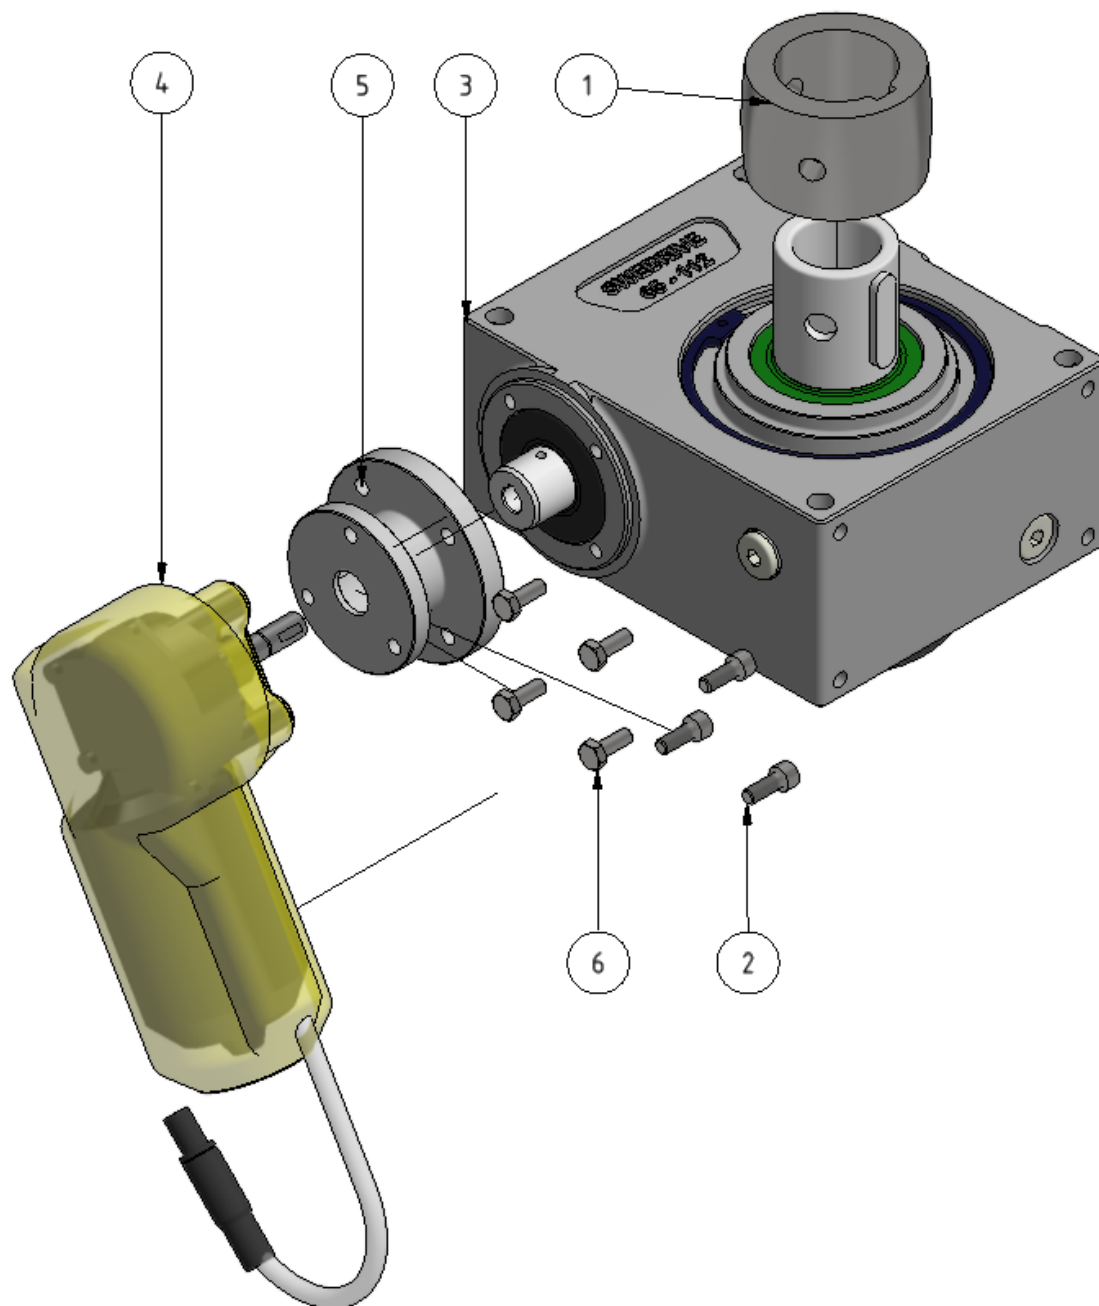

Gearbox tower assembly

Part of [EVO Cleaner assembly 1 - 1109501](#)

ITEM	DESCRIPTION	PART NUMBER	QTY
1	Adapter	701064	1
2	Insex M6 x 16	941100-1	3
3	Gearbox	 93187481	1
4	Motor 70 rpm, gen. 2	 909240	1
5	Adapter	93187491	1
6	Screw M6 x 16	941006	4