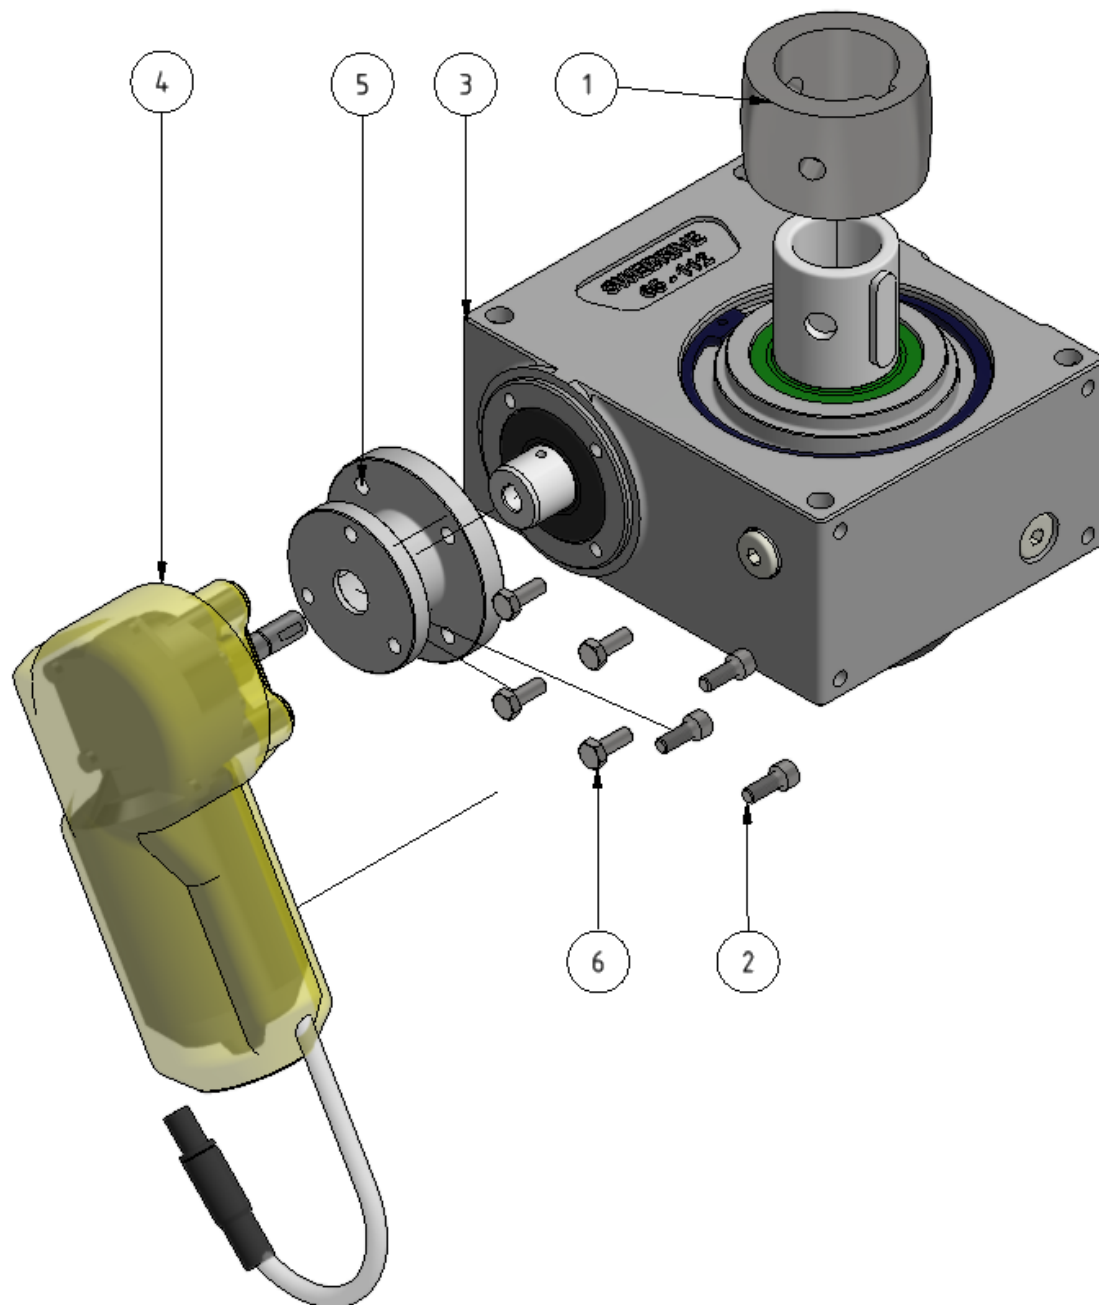

Gearbox tower assembly

Part number: 1109524

Part of [EVO Cleaner assembly 1 - 1109501](#)

ITEM	DESCRIPTION	PART NUMBER	QTY
1	Adapter	701064	1
2	Insex M6 x 16	941100-1	3
3	Gearbox	 93187481	1
4	Motor 70 rpm, gen. 2	 909240	1
5	Adapter	93187491	1

ITEM	DESCRIPTION	PART NUMBER	QTY
6	Screw M6 x 16	941006	4

From:
<https://wiki.envirologic.se/> - **Envirologic Support Wiki**

Permanent link:
<https://wiki.envirologic.se/doku.php/service:spl:1109524-1?rev=1601281264>