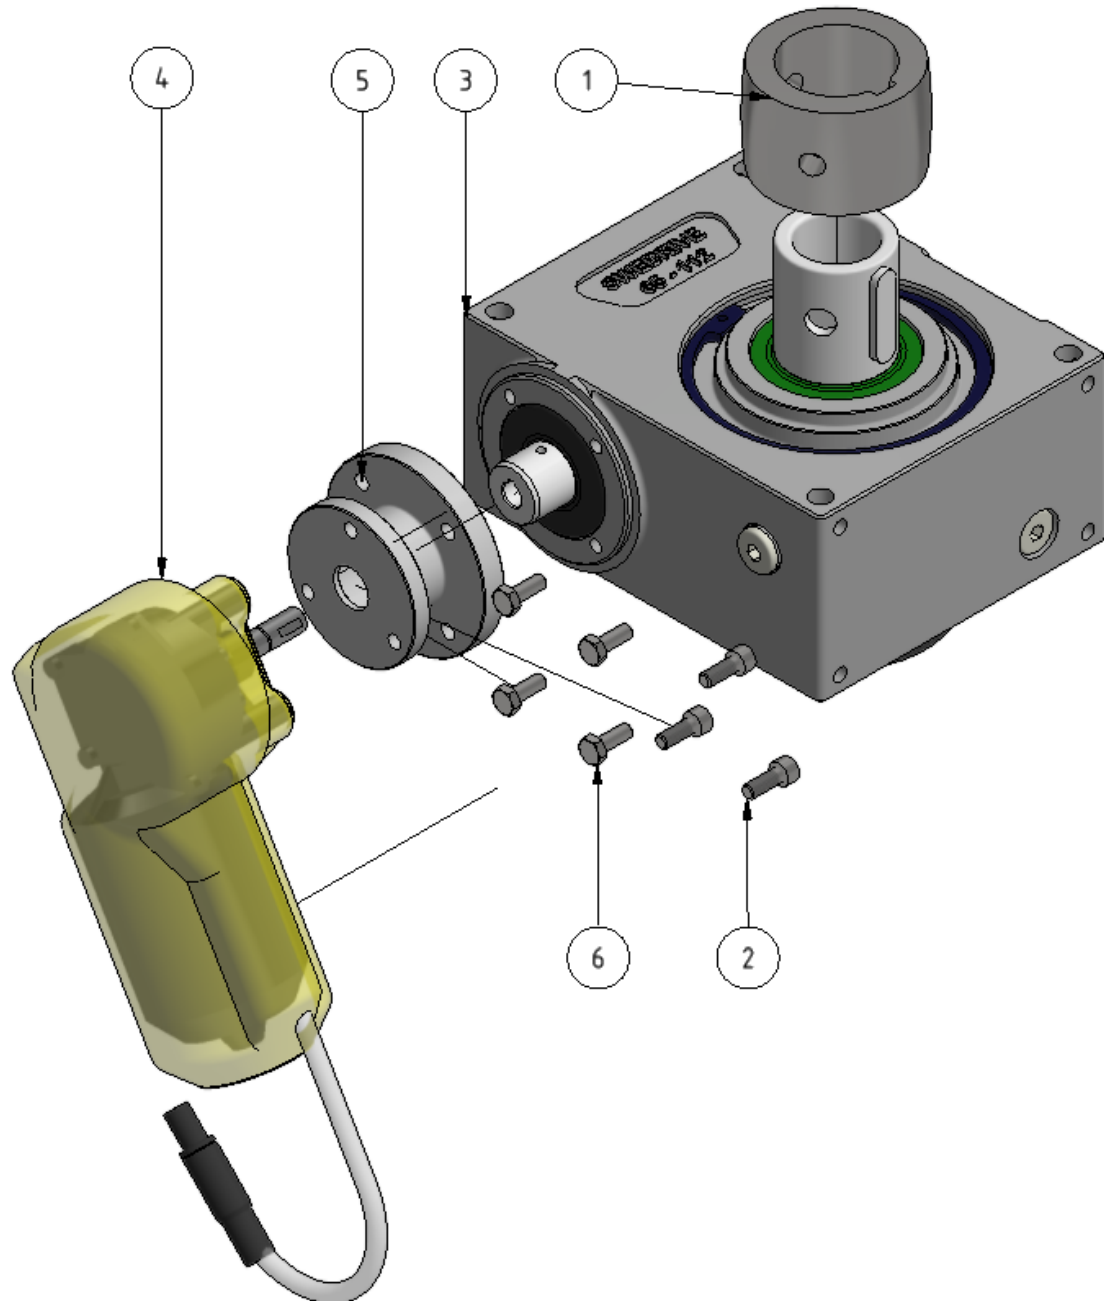

Gearbox tower assembly

Part number: 1109524

Part of [EVO Cleaner assembly 1 - 1109501](#)

ITEM	DESCRIPTION	PART NUMBER	QTY
1	Adapter	701064	1
2	Insex M6 x 16	941100-1	3
3	Gearbox	+ 93187481	1
4	Motor 70 rpm, gen. 2	+ 909240	1
5	Adapter	93187491	1

ITEM	DESCRIPTION	PART NUMBER	QTY
6	Screw M6 x 16	941006	4

From:
<https://wiki.envirologic.se/> - **Envirologic Support Wiki**

Permanent link:
<https://wiki.envirologic.se/doku.php/service:spl:1109524-1?rev=1601281264>