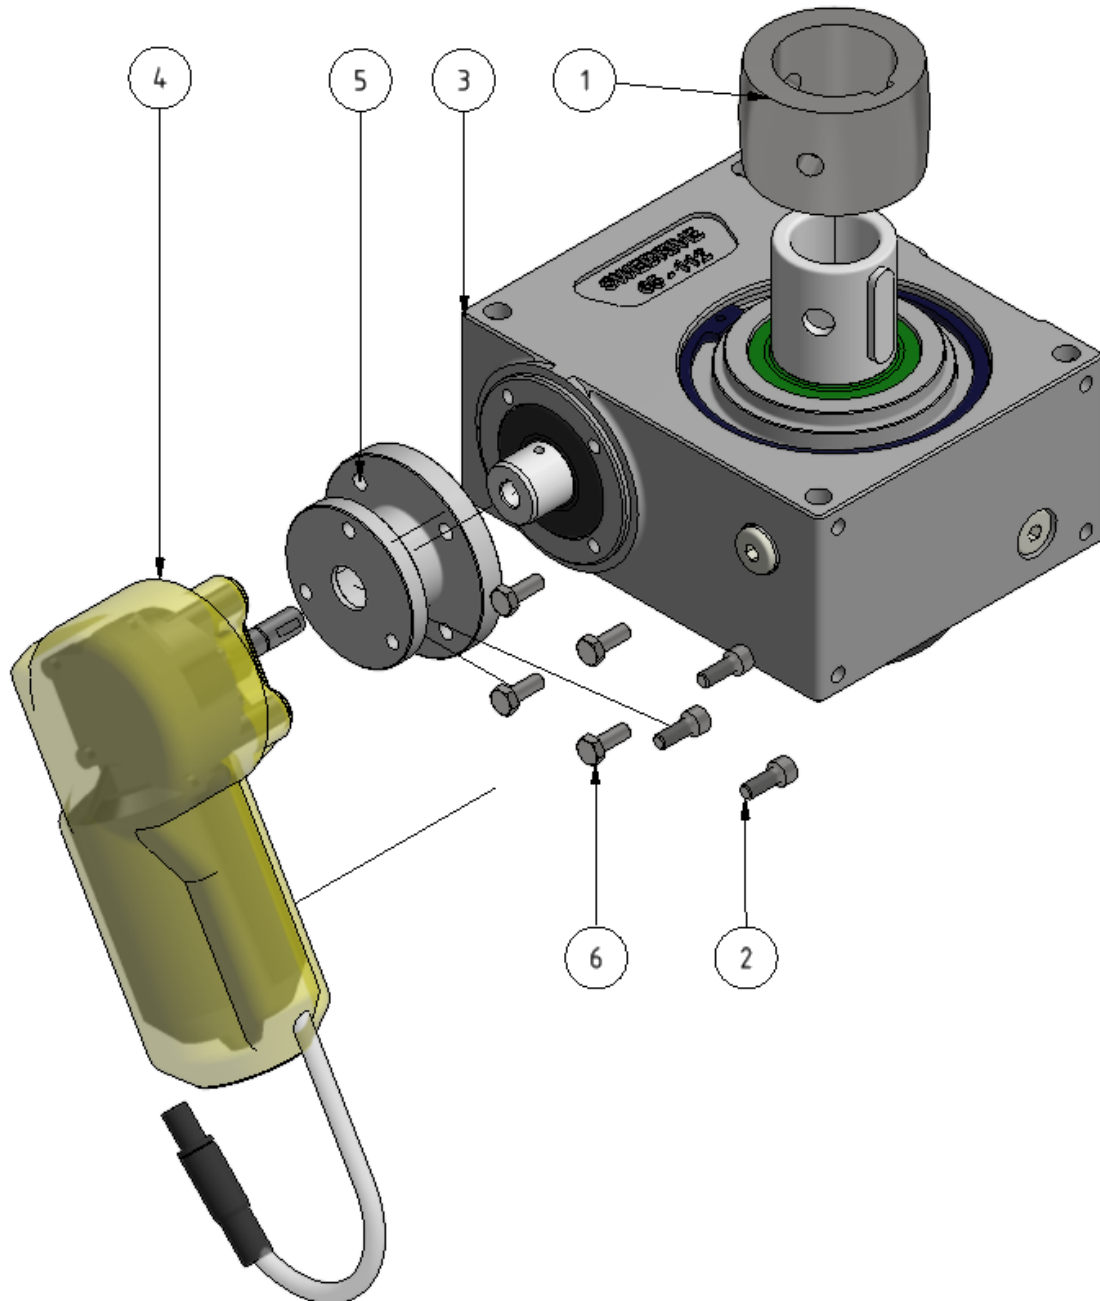

Gearbox tower assembly

Part number: 1109524

Part of [EVO Cleaner assembly 1 - 1109501](#)

ITEM	DESCRIPTION	PART NUMBER	QTY
1	Adapter	701064	1
2	Insex M6 x 16	941100-1	3
3	Gearbox	+ 93187481	1
4	Motor 70 rpm, gen. 2	+ 909240	1
5	Adapter	93187491	1

ITEM	DESCRIPTION	PART NUMBER	QTY
6	Screw M6 x 16	941006	4

From:

<https://wiki.envirologic.se/> - **Envirologic Support Wiki**

Permanent link:

<https://wiki.envirologic.se/doku.php/service:spl:1109524-1?rev=1601281264>