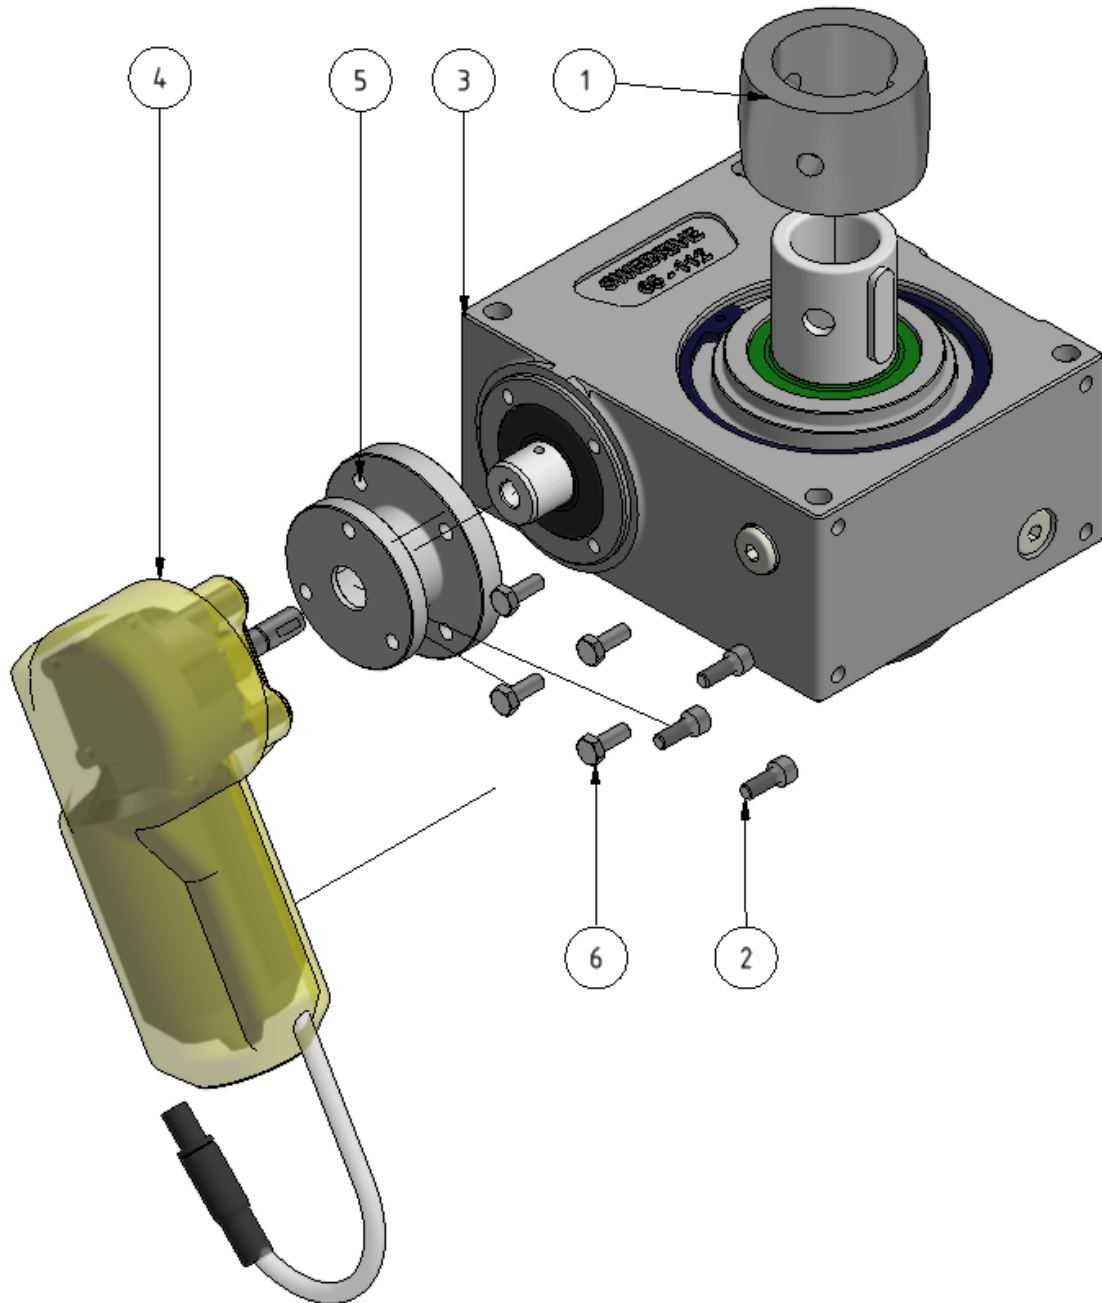

Gearbox tower assembly

Part number: 1109524

Part of [EVO Cleaner assembly 1 - 1109501](#)

ITEM	DESCRIPTION	PART NUMBER	QTY
1	Adapter	701064	1
2	Insex M6 x 16	941100-1	3
3	Gearbox, tower	 93187481	1
4	Motor 70 rpm, gen. 2	 909240	1
5	Adapter	93187491	1

ITEM	DESCRIPTION	PART NUMBER	QTY
6	Screw M6 x 16	941006	4

From:
<https://wiki.envirologic.se/> - **Envirologic Support Wiki**

Permanent link:
<https://wiki.envirologic.se/doku.php/service:spl:1109524-1?rev=1601284049>