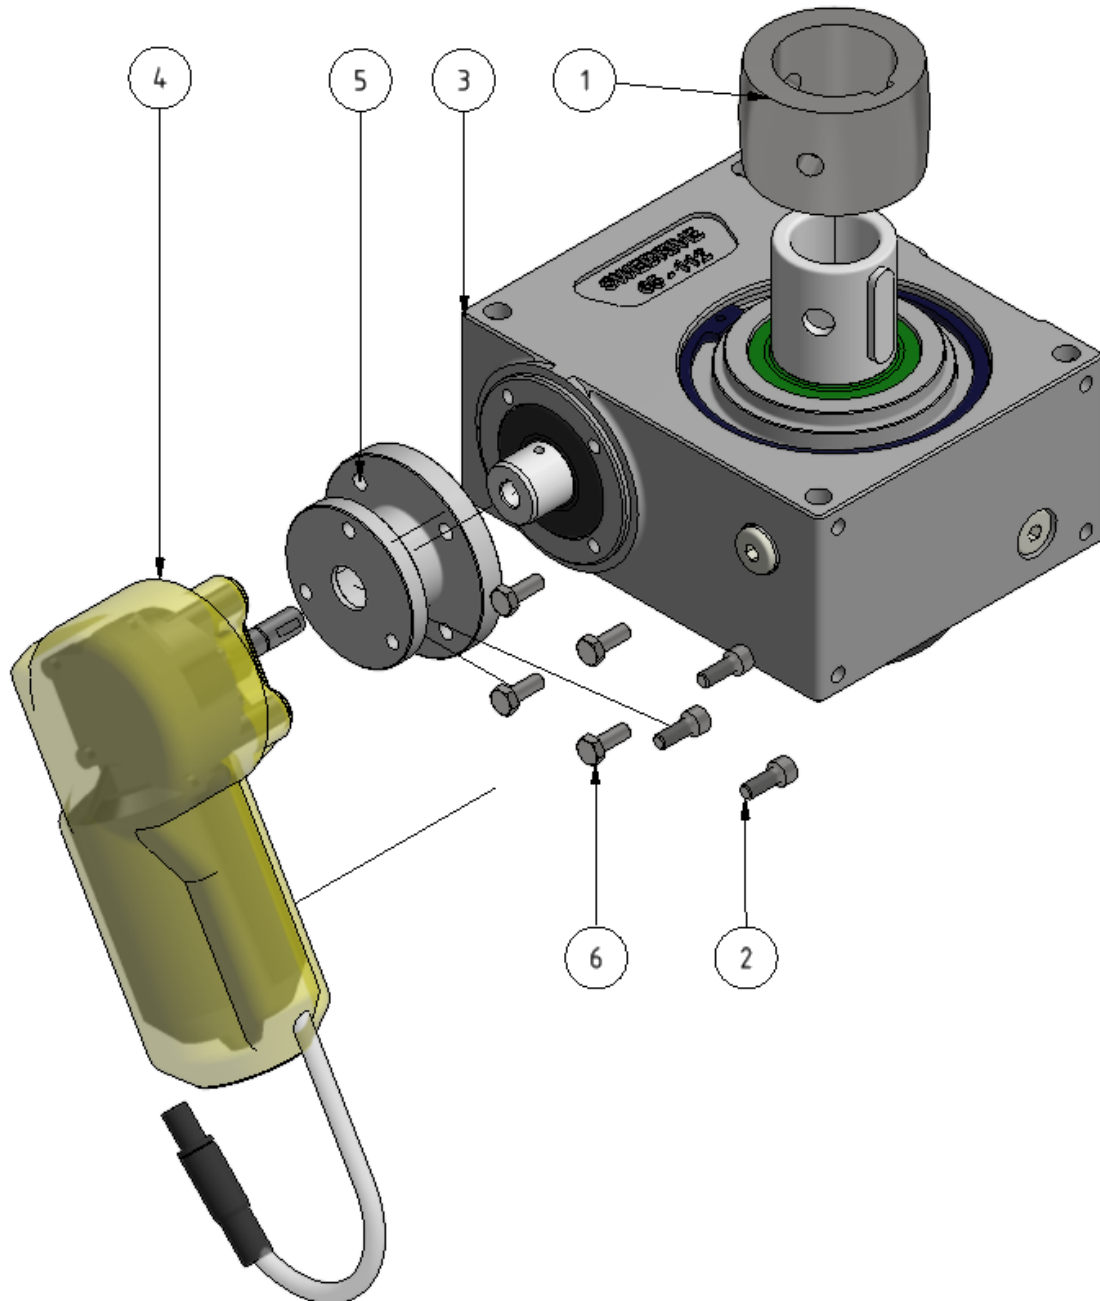

Gearbox tower assembly

Part number: 1109524

Part of [EVO Cleaner assembly 1 - 1109501](#)

ITEM	DESCRIPTION	PART NUMBER	QTY
1	Adapter	701064	1
2	Insex M6 x 16	941100-1	3
3	Gearbox, tower	93187481	1
4	Motor 70 rpm, gen. 2 	909240	1
5	Adapter	93187491	1

ITEM	DESCRIPTION	PART NUMBER	QTY
6	Screw M6 x 16	941006	4

From:

<https://wiki.envirologic.se/> - **Envirologic Support Wiki**

Permanent link:

<https://wiki.envirologic.se/doku.php/service:spl:1109524-1?rev=1617862695>