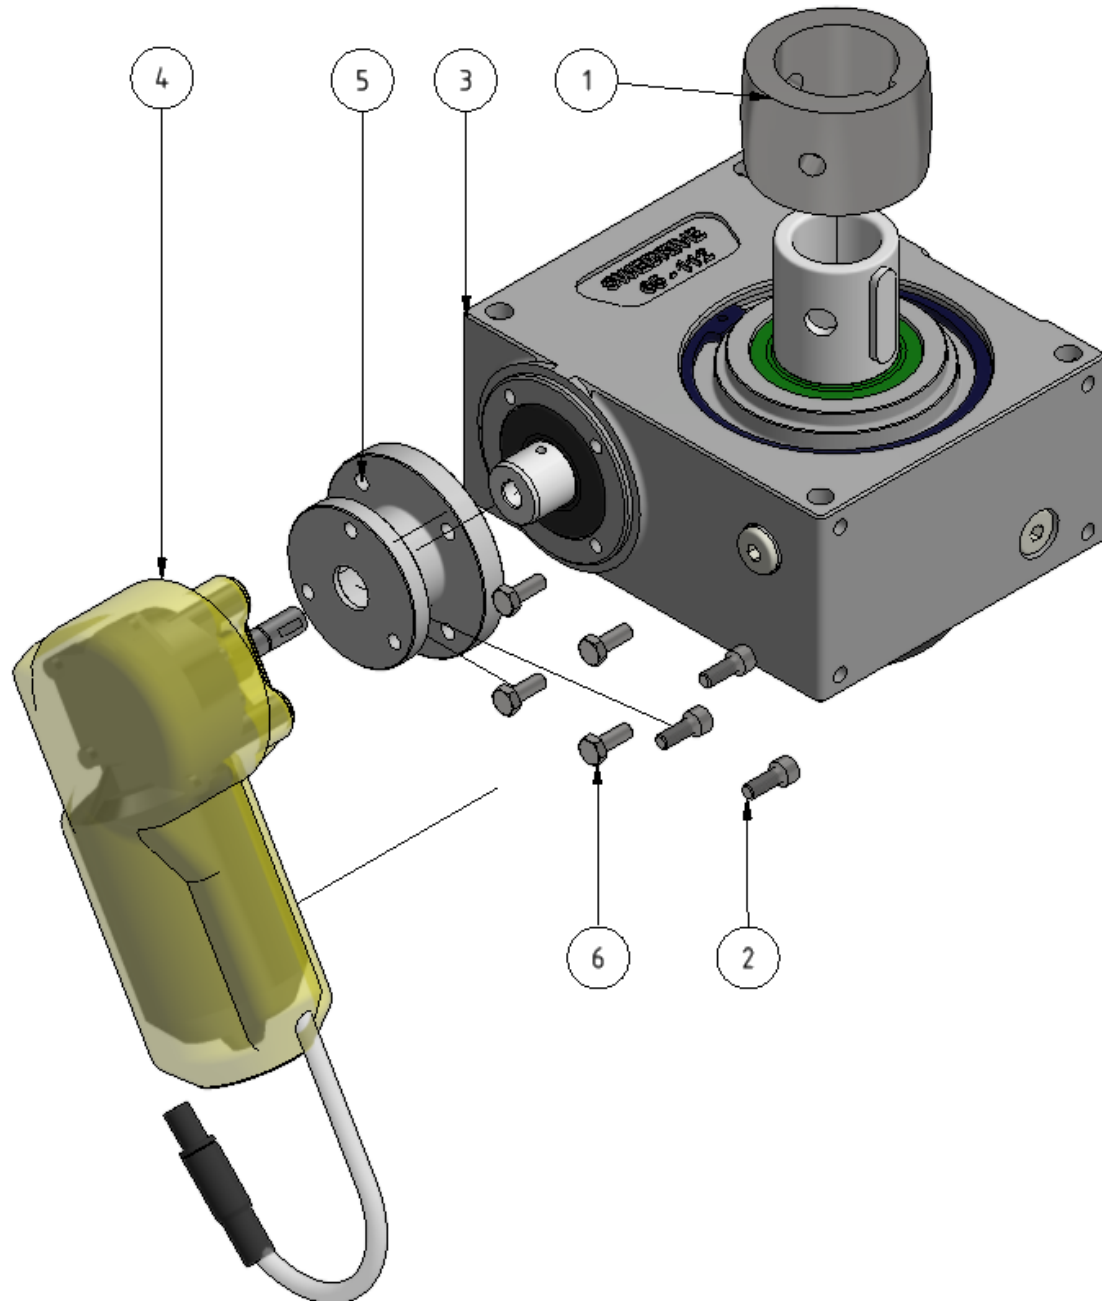

Gearbox tower assembly

Part number: 1109524

Part of [EVO Cleaner assembly 1 - 1109501](#)

ITEM	DESCRIPTION	PART NUMBER	QTY
1	Adapter	701064	1
2	Insex M6 x 16	941100-1	3
3	Gearbox, tower	93187481	1
4	Motor 70 rpm, gen. 2 	909240	1
5	Adapter	93187491	1

ITEM	DESCRIPTION	PART NUMBER	QTY
6	Screw M6 x 16	941006	4

From:

<https://wiki.envirologic.se/> - **Envirologic Support Wiki**

Permanent link:

<https://wiki.envirologic.se/doku.php/service:spl:1109524-1?rev=1617862695>