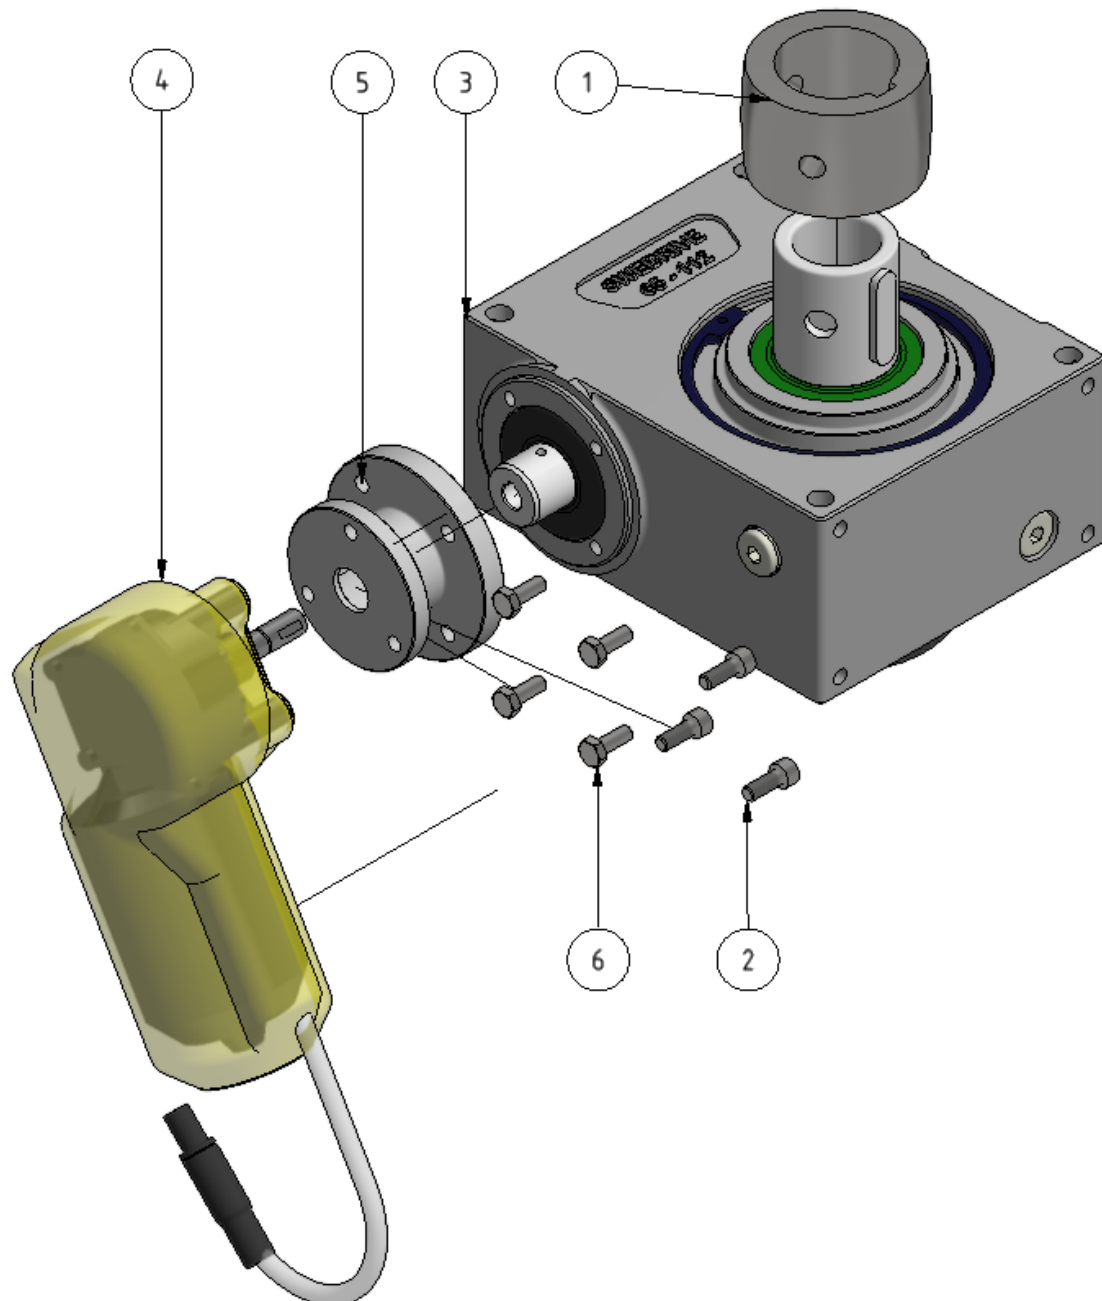

Gearbox tower assembly

Part number: 1109524

Part of [EVO Cleaner assembly 1 - 1109501](#)

ITEM	DESCRIPTION	PART NUMBER	QTY
1	Adapter	701064	1
2	Insex M6 x 16	941100-1	3
3	Gearbox, tower	93187481	1
4	Motor 70 rpm	 909245	1
5	Adapter	93187491	1

ITEM	DESCRIPTION	PART NUMBER	QTY
6	Screw M6 x 16	941006	4

From:

<https://wiki.envirologic.se/> - **Envirologic Support Wiki**

Permanent link:

<https://wiki.envirologic.se/doku.php/service:spl:1109524-1?rev=1706693298>