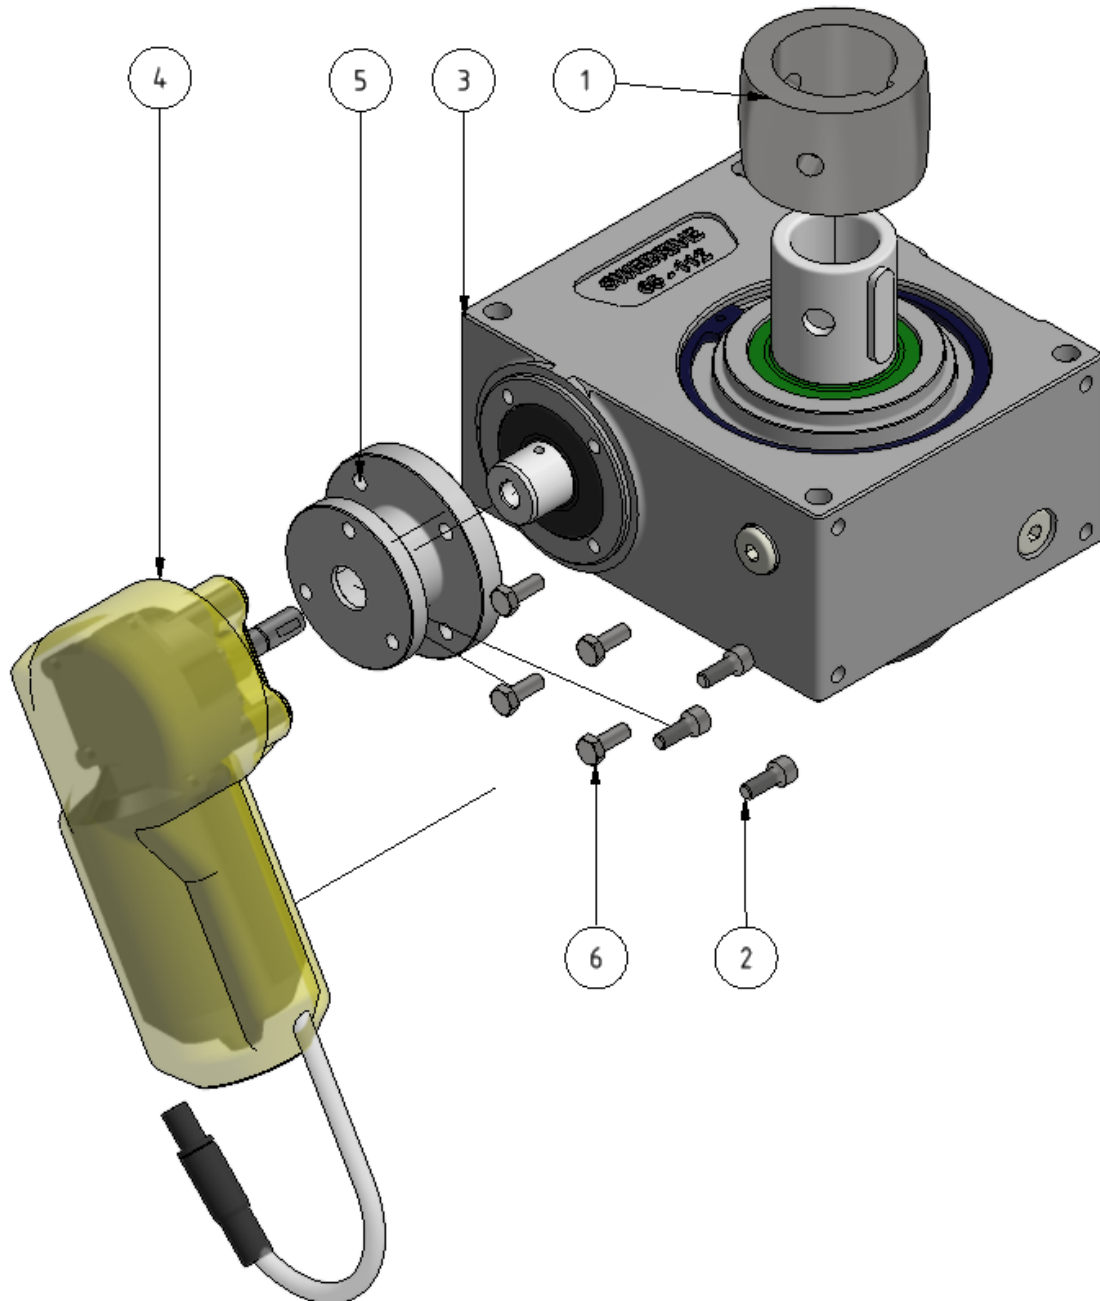

Gearbox tower assembly

Part number: 1109524

Part of [EVO Cleaner assembly 1 - 1109501](#)

ITEM	DESCRIPTION	PART NUMBER	QTY
1	Adapter	701064	1
2	Insex M6 x 16	941100-1	3
3	Gearbox, tower	93187481	1
4	Motor 70 rpm	 909245	1
5	Adapter	93187491	1

ITEM	DESCRIPTION	PART NUMBER	QTY
6	Screw M6 x 16	941006	4

From:

<https://wiki.envirologic.se/> - **Envirologic Support Wiki**

Permanent link:

<https://wiki.envirologic.se/doku.php/service:spl:1109524-1?rev=1706693298>