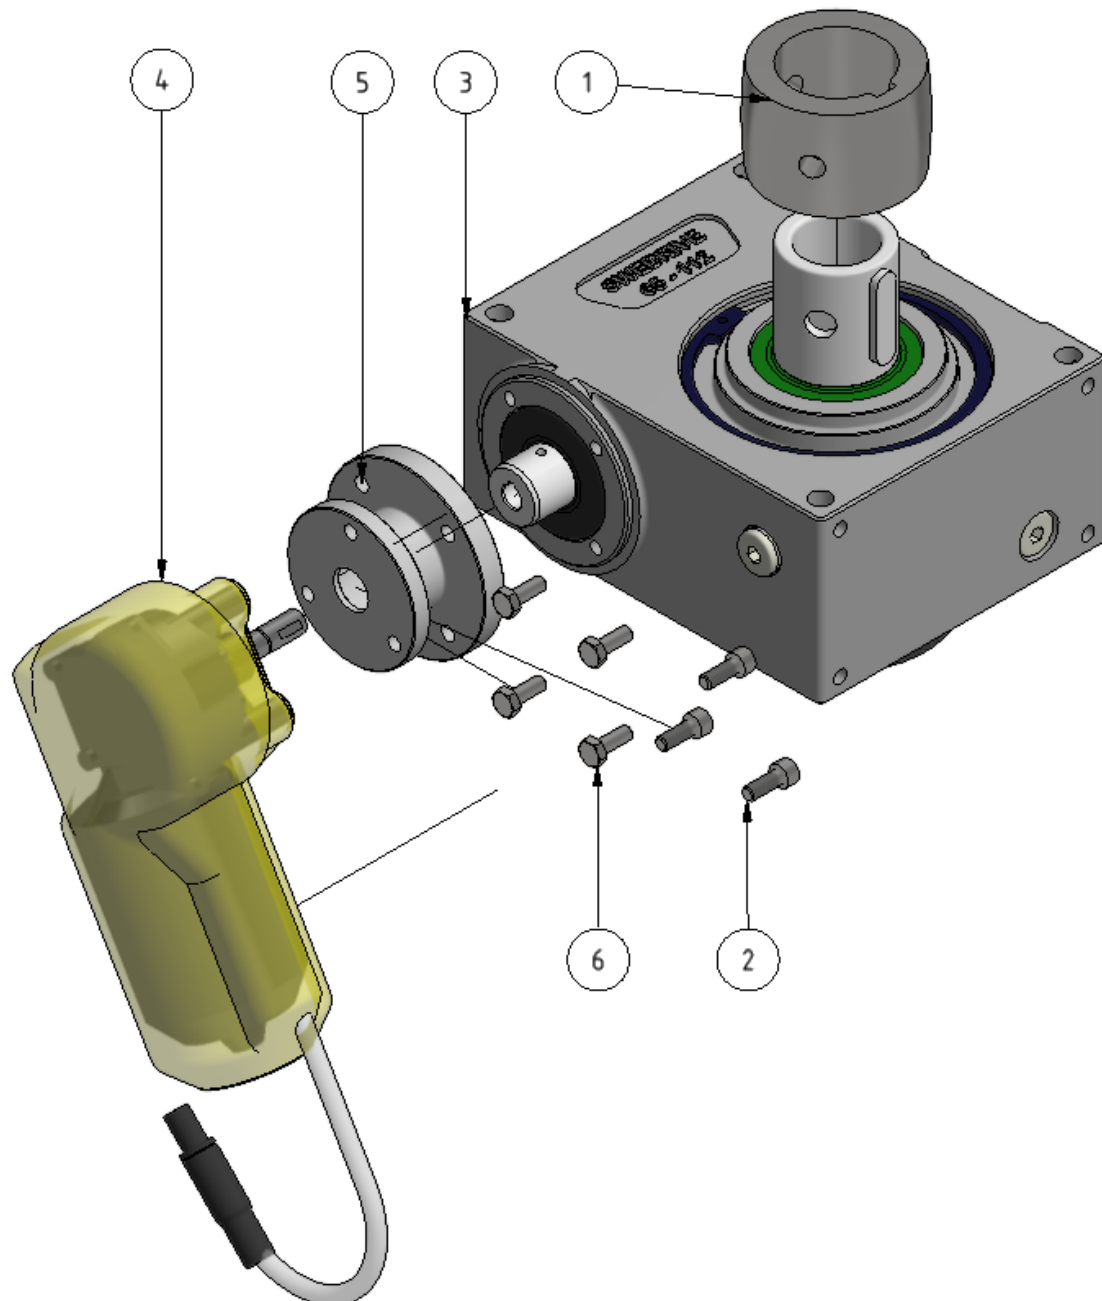

Gearbox tower assembly

Part number: 1109524

Part of [EVO Cleaner assembly 1 - 1109501](#)

ITEM	DESCRIPTION	PART NUMBER	QTY
1	Adapter	701064	1
2	Insex M6 x 16	941100-1	3
3	Gearbox, tower	93187481	1
4	Motor 70 rpm	 909245	1
5	Adapter	93187491	1

ITEM	DESCRIPTION	PART NUMBER	QTY
6	Screw M6 x 16	941006	4

From:

<https://wiki.envirologic.se/> - **Envirologic Support Wiki**

Permanent link:

<https://wiki.envirologic.se/doku.php/service:spl:1109524-1?rev=1712133850>