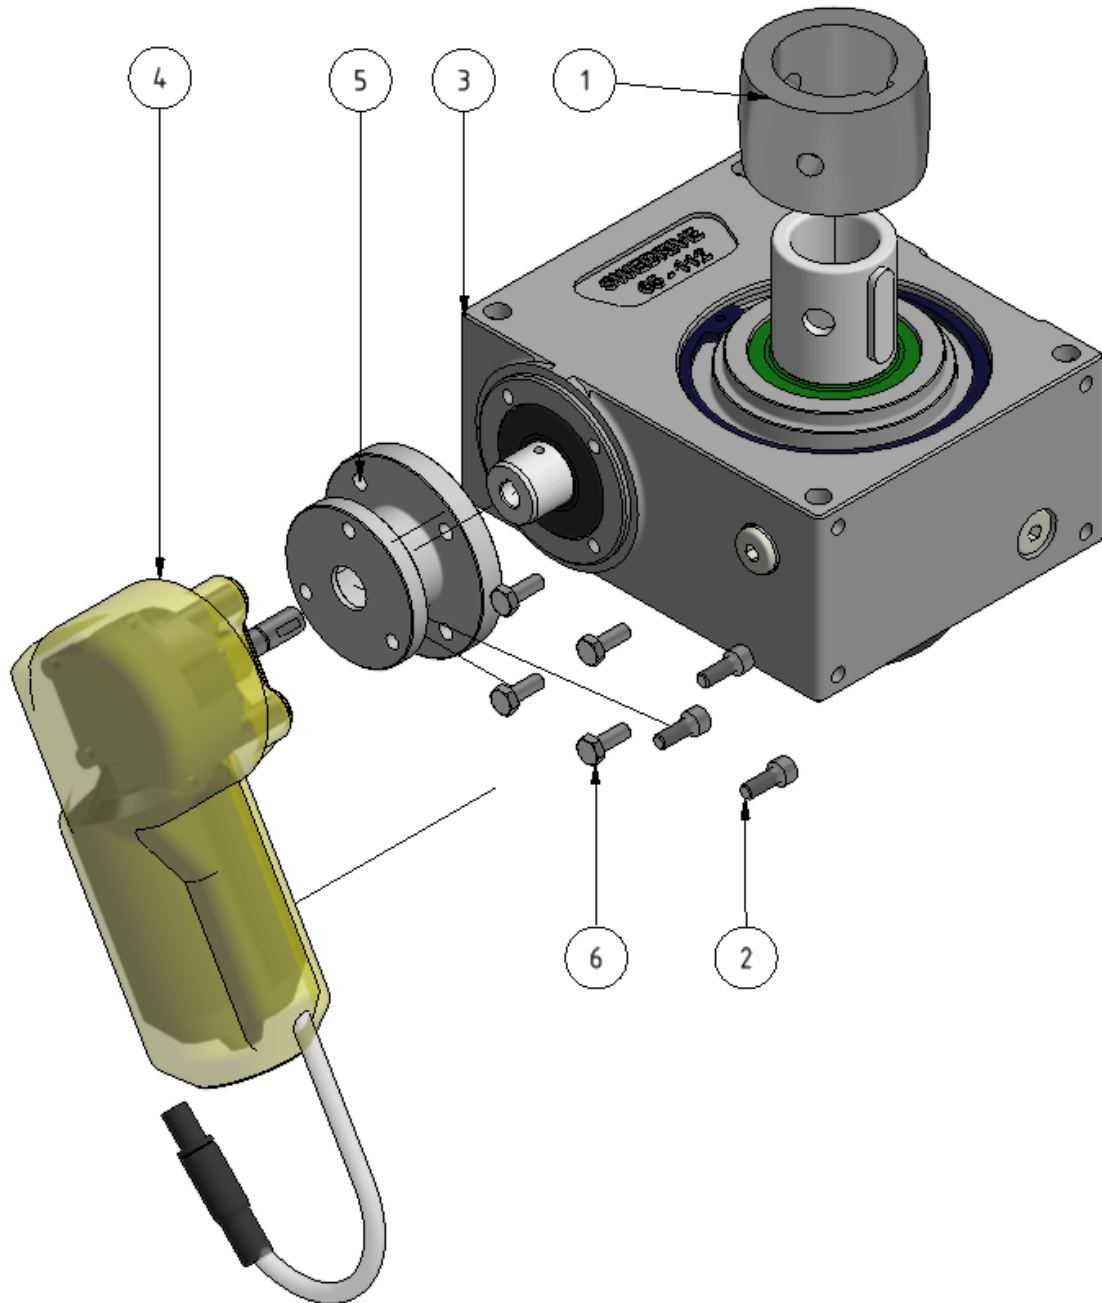

Gearbox tower assembly

Part number: 1109524

Part of [EVO Cleaner assembly 1 - 1109501](#)

ITEM	DESCRIPTION	PART NUMBER	QTY
1	Adapter	701064	1
2	Insex M6 x 16	941100-1	3
3	Gearbox, tower	93187481	1
4	Motor 70 rpm	 909245	1
5	Adapter	93187491	1

ITEM	DESCRIPTION	PART NUMBER	QTY
6	Screw M6 x 16	941006	4

From:

<https://wiki.envirologic.se/> - **Envirologic Support Wiki**

Permanent link:

<https://wiki.envirologic.se/doku.php/service:spl:1109524-1?rev=1712133850>