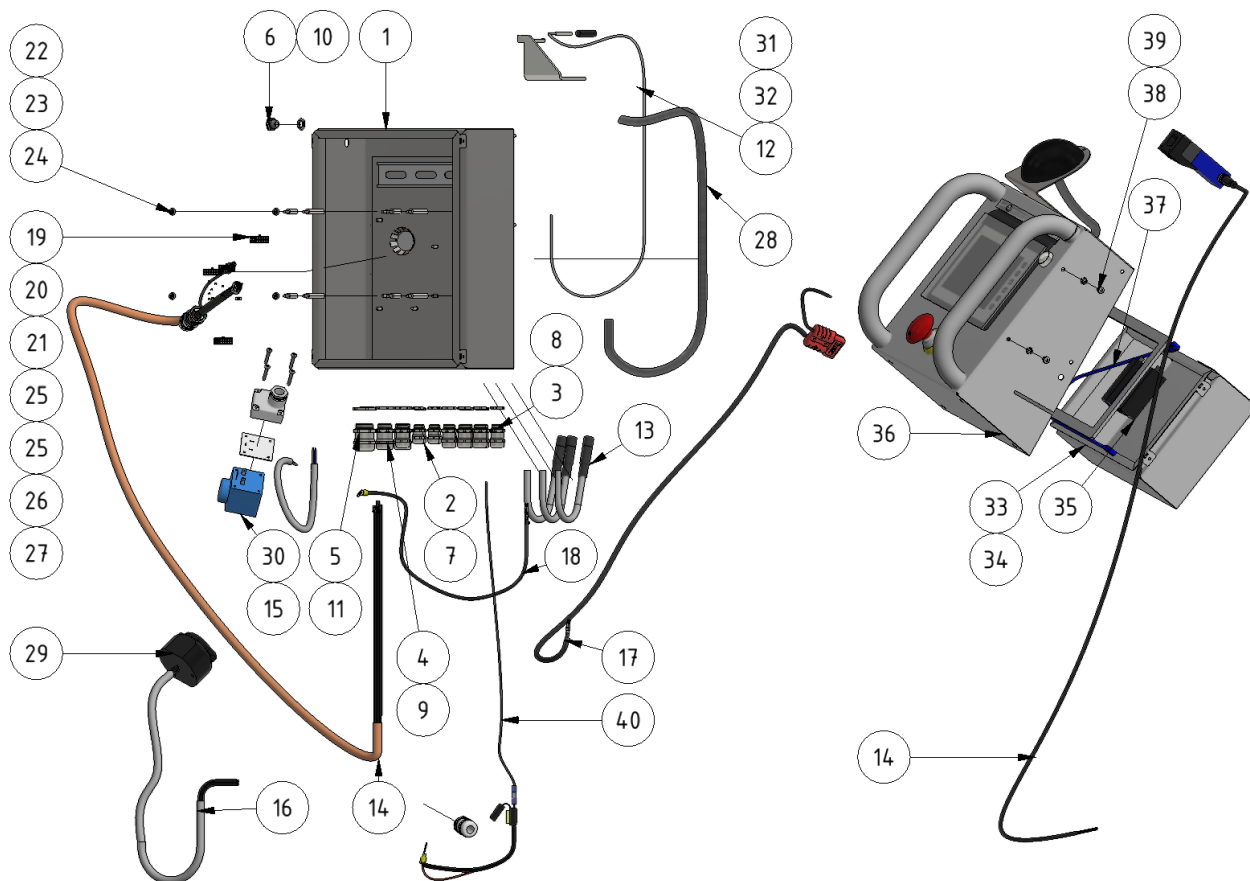

Junction box assembly

Part number: 1109529

Part of [EVO Cleaner assembly 1 - 1109501](#)

ITEM	DESCRIPTION	PART NUMBER	QTY
1	Junction box	1101222	1
2	Cable gland M12	981016	5
3	Cable gland M16	981017	8
4	Cable gland M20	981018	2
5	Cable gland M25	981019	1
6	Pressure balance element	901114	1
7	Nut M12	981013	5
8	Nut M16	981020	8
9	Nut M20	981021	2
10	Nut M12 PVC	981013	1
11	Nut M25	981022	1
12	Magnetic switch	981023	1
13	Cable M2-M3	901133	3
14	Cable OP Box	 989209M	1
15	Cable water valve	981025	1

ITEM	DESCRIPTION	PART NUMBER	QTY
16	Cable trailer connector	909235	1
17	Charging assembly	 909232	1
18	Battery cable	45226M	1
19	Crimp female	901169	6
20	Cable connector 1.5 mm ²	45313	3
21	Connector-protector	907077	1
22	Spacer screw 40 mm	941000	4
23	Spacer screw 20 mm	941001	4
24	Nut M4	941098	4
25	Molex 16	981164	2
26	Molex 14	981165	1
27	Molex 12	989208	1
28	Magnetic switch	981023	1
29	Trailer socket	951007	1
30	Coil, complete	 1101100-1	1
31	Shrink tube 9 mm	45518	1
32	Joint magnet	401091	1
33	OP box	109207	1
34	Gasket OP box	1409236	1
35	Router	 989228 GLOBAL	1
36	Panel assembly	 1109516	1
37	Network cable 500	989238	1
38	Screw M5 x 8	941035	4
39	Washer M5 teeth	941087	4
40	Ground cable, with fuse	 1109533	1