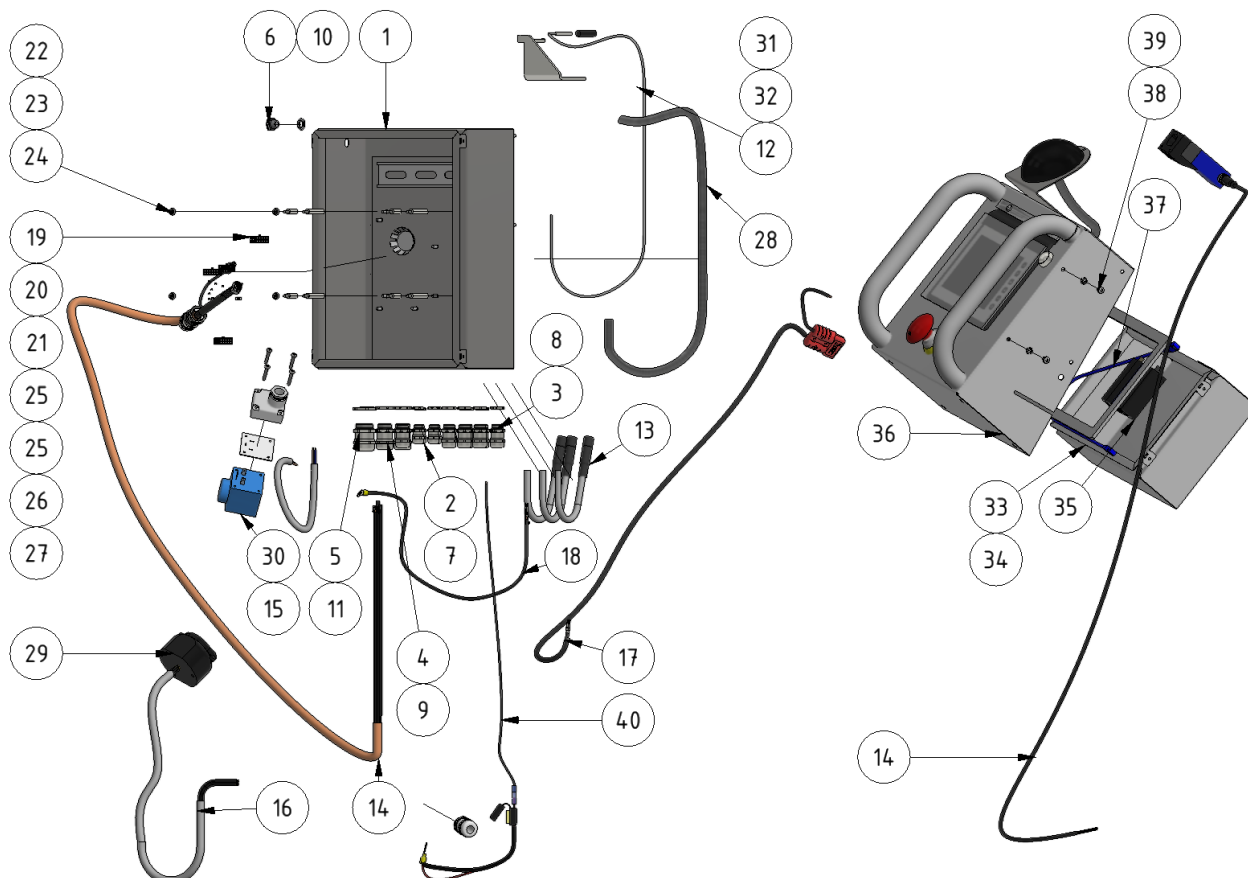

Junction box assembly

Part number: 1109529

Part of [EVO Cleaner assembly 1 - 1109501](#)

ITEM	DESCRIPTION	PART NUMBER	QTY
1	Junction box	1101222	1
2	Cable gland M12	981016	5
3	Cable gland M16	981017	8
4	Cable gland M20	981018	2
5	Cable gland M25	981019	1
6	Pressure balance element	901114	1
7	Nut M12	981013	5
8	Nut M16	981020	8
9	Nut M20	981021	2
10	Nut M12 PVC	981013	1
11	Nut M25	981022	1
12	Magnetic switch	981023	1
13	Cable M2-M3	901133	3
14	Cable OP Box	989209M	1
15	Cable water valve	981025	1

ITEM	DESCRIPTION	PART NUMBER	QTY
16	Cable trailer connector	909235	1
17	Charging assembly	 909232	1
18	Battery cable	45226M	1
19	Crimp female	901169	6
20	Cable connector 1.5 mm ²	45313	3
21	Connector-protector	907077	1
22	Spacer screw 40 mm	941000	4
23	Spacer screw 20 mm	941001	4
24	Nut M4	941098	4
25	Molex 16	981164	2
26	Molex 14	981165	1
27	Molex 12	989208	1
28	Magnetic switch	981023	1
29	Trailer socket	951007	1
30	Coil, complete	 1101100-1	1
31	Shrink tube 9 mm	45518	1
32	Joint magnet	401091	1
33	OP box	109207	1
34	Gasket OP box	1409236	1
35	Router	989228 GLOBAL	1
36	Panel assembly	 1109516	1
37	Network cable 500	989238	1
38	Screw M5 x 8	941035	4
39	Washer M5 teeth	941087	4
40	Ground cable, with fuse	 1109533	1