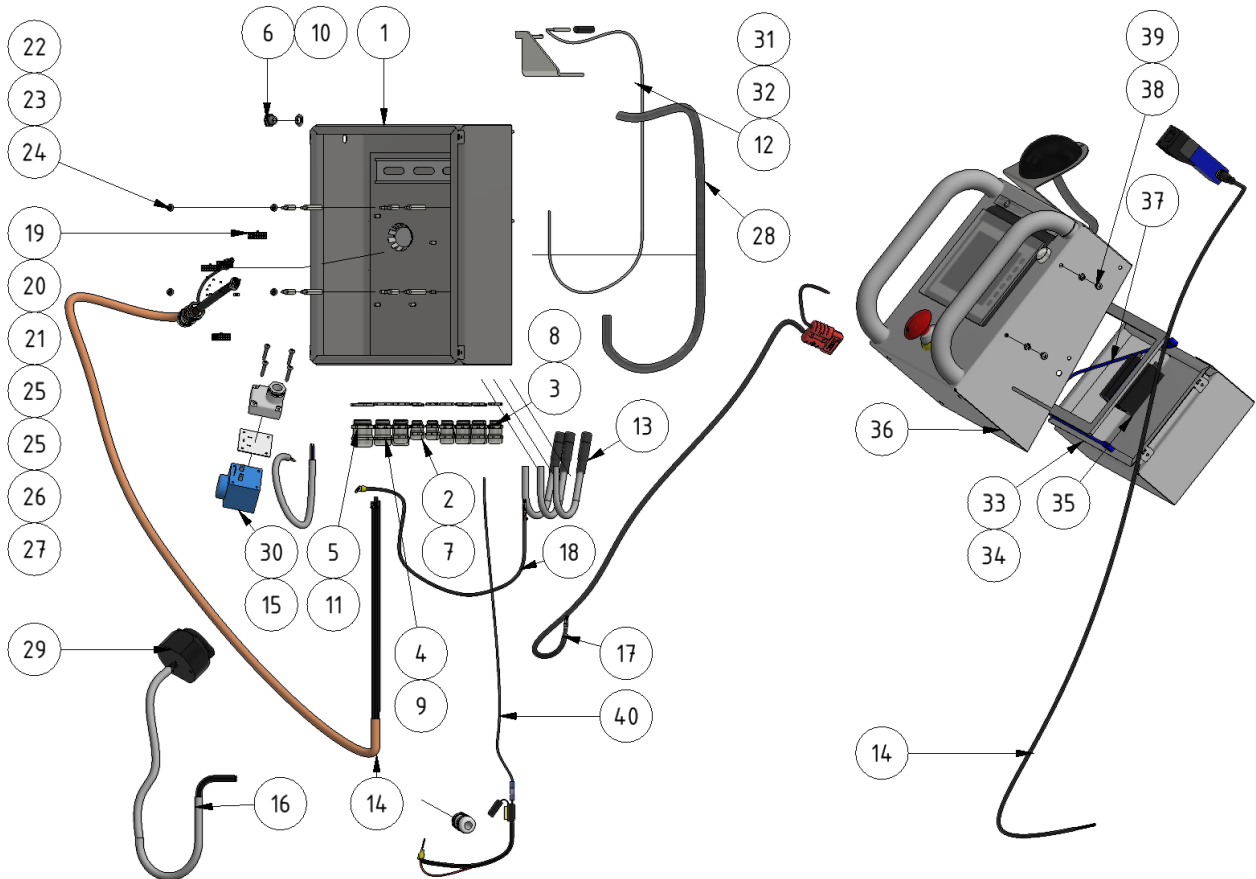

# Junction box assembly

Part number: 1109529

Part of [EVO Cleaner assembly 1 - 1109501](#)

ITEM	DESCRIPTION	PART NUMBER	QTY
1	Junction box	1101222	1
2	Cable gland M12	981016	5
3	Cable gland M16	981017	8
4	Cable gland M20	981018	2
5	Cable gland M25	981019	1
6	Pressure balance element	901114	1
7	Nut M12	981013	5
8	Nut M16	981020	8
9	Nut M20	981021	2
10	Nut M12 PVC	981013	1
11	Nut M25	981022	1
12	Tower Magnetic Switch	981023	1
13	Cable M2-M3	901133	3
14	Cable OP Box	989209M	1
15	Cable water valve	981025	1

ITEM	DESCRIPTION	PART NUMBER	QTY
16	Cable trailer connector	909235	1
17	Charging assembly	 909232	1
18	Battery cable	45226M	1
19	Crimp female	901169	6
20	Cable connector 1.5 mm <sup>2</sup>	45313	3
21	Connector-protector	907077	1
22	Spacer screw 40 mm	941000	4
23	Spacer screw 20 mm	941001	4
24	Nut M4	941098	4
25	Molex 16	981164	2
26	Molex 14	981165	1
27	Molex 12	989208	1
28	Magnetic switch	981023	1
29	Trailer socket	951007	1
30	Coil, complete	 1101100-1	1
31	Shrink tube 9 mm	45518	1
32	Joint magnet	401091	1
33	OP box	109207	1
34	Gasket OP box	1409236	1
35	Router	989228 GLOBAL	1
36	Panel assembly	 1109516	1
37	Network cable 500	989238	1
38	Screw M5 x 8	941035	4
39	Washer M5 teeth	941087	4
40	Ground cable, with fuse	 1109533	1