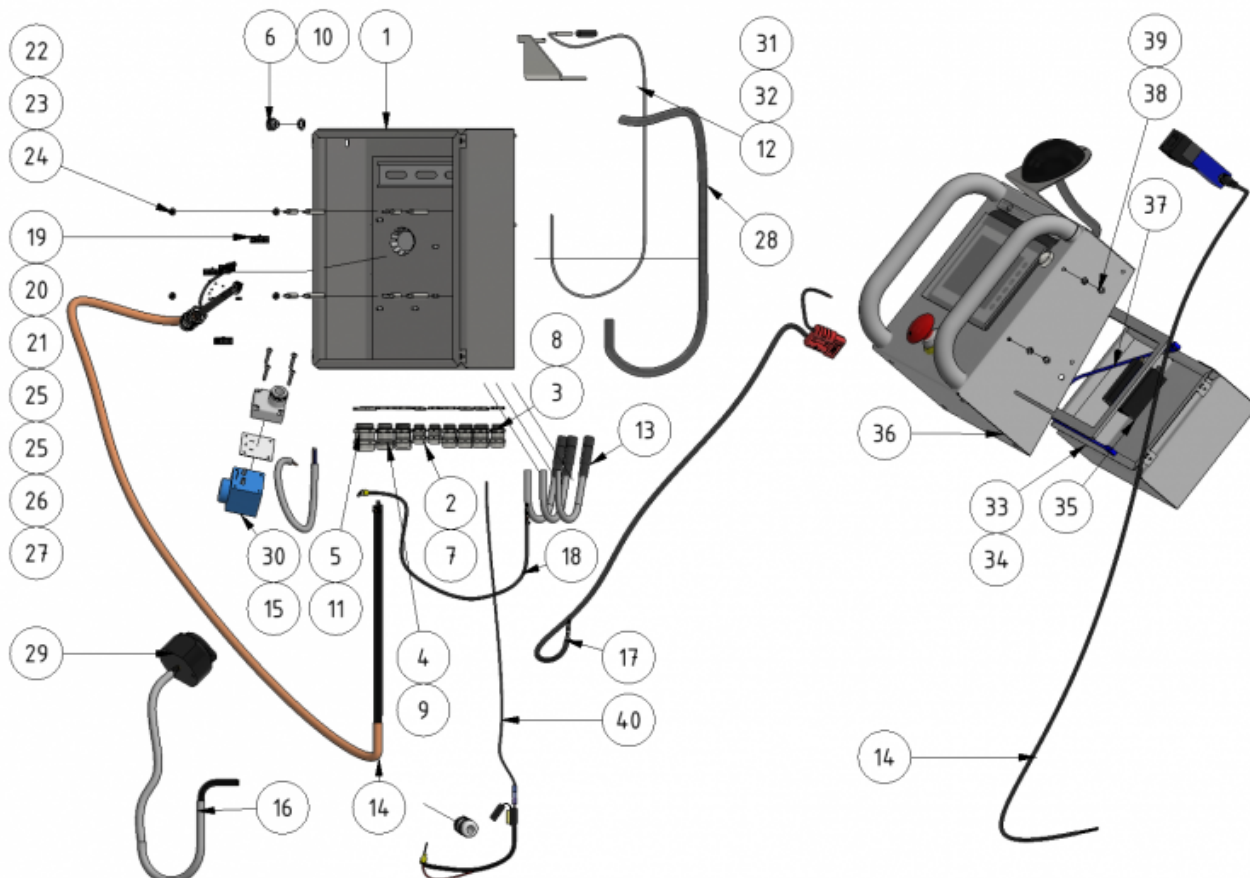

Junction box assembly

Part number: 1109529

Part of [EVO Cleaner assembly 1 - 1109501](#)

ITEM	DESCRIPTION	PART NUMBER	QTY
1	Junction box	1101222	1
2	Cable gland M12	981016	5
3	Cable gland M16	981017	8
4	Cable gland M20	981018	2
5	Cable gland M25	981019	1
6	Pressure balance element	901114	1
7	Nut M12	981013	5
8	Nut M16	981020	8
9	Nut M20	981021	2
10	Nut M12 PVC	981013	1
11	Nut M25	981022	1
12	Tower Magnetic Switch	981023	1
13	Cable M2-M3	901133	3
14	Cable OP Box	 989209M	1
15	Cable water valve	981025	1

ITEM	DESCRIPTION	PART NUMBER	QTY
16	Cable trailer connector	909235	1
17	Charging assembly	 909232	1
18	Battery cable	45226M	1
19	Crimp female	901169	6
20	Cable connector 1.5 mm ²	45313	3
21	Connector-protector	907077	1
22	Spacer screw 40 mm	941000	4
23	Spacer screw 20 mm	941001	4
24	Nut M4	941098	4
25	Molex 16	981164	2
26	Molex 14	981165	1
27	Molex 12	989208	1
28	Magnetic switch	981023	1
29	Trailer socket	951007	1
30	Coil, complete	 1101100-1	1
31	Shrink tube 9 mm	45518	1
32	Joint magnet	401091	1
33	OP box	109207	1
34	Gasket OP box	1409236	1
35	Router	989228 GLOBAL	1
36	Panel assembly	 1109516	1
37	Network cable 500	989238	1
38	Screw M5 x 8	941035	4
39	Washer M5 teeth	941087	4
40	Ground cable, with fuse	 1109533	1