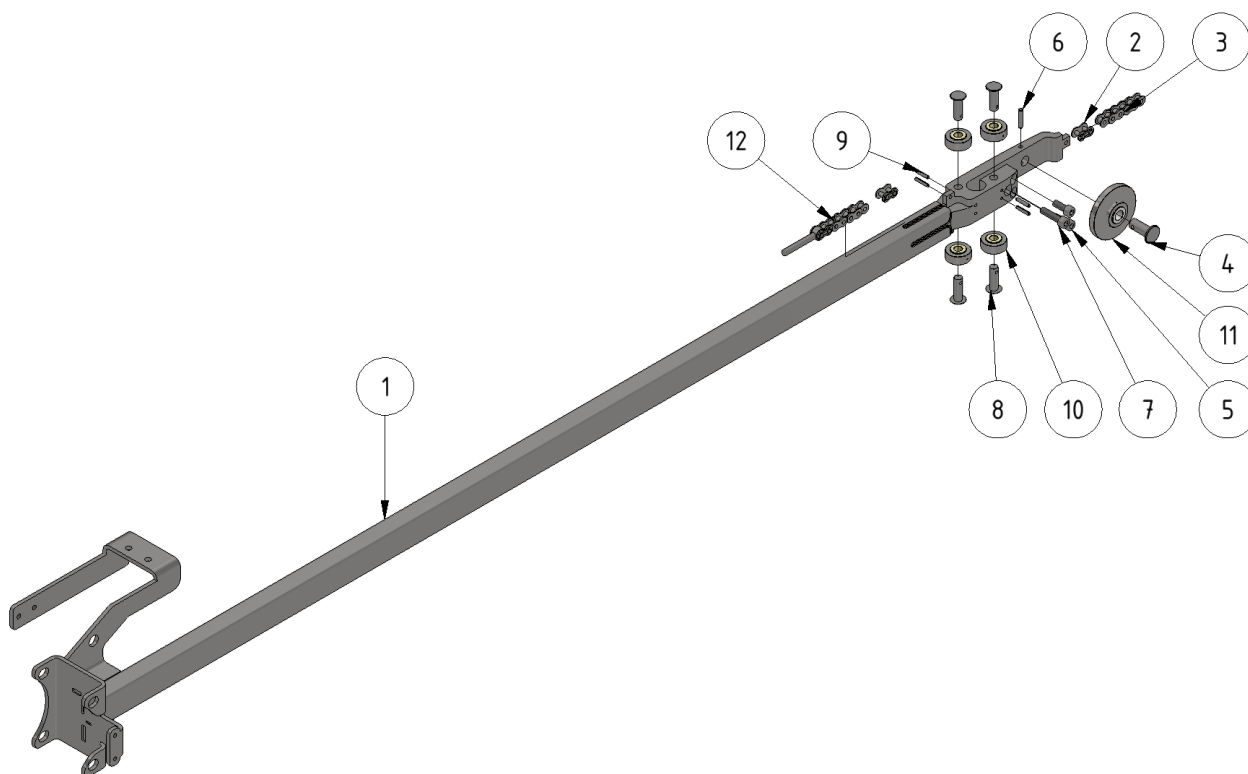

# Inner boom assembly

Part of [Middle boom assembly](#)

ITEM	DESCRIPTION	PART NUMBER	QTY
1	Inner boom	1109603	1
2	Chain lock 3/8	901104	2
3	Chain 3/8 131 links	1101119	1
4	Axle 10 mm	709704	1
5	Insex M6 x 16	941100-1	2
6	Spring pin 4 x 20	949018	1
7	Insex screw M6 x 25	949006	1
8	Axle 8 mm	709703	4
9	Spring pin 3 x 18	949017	4
10	Wheel small	1109531	4
11	Wheel large	1109532	1
12	Chain 125	 1109725	1