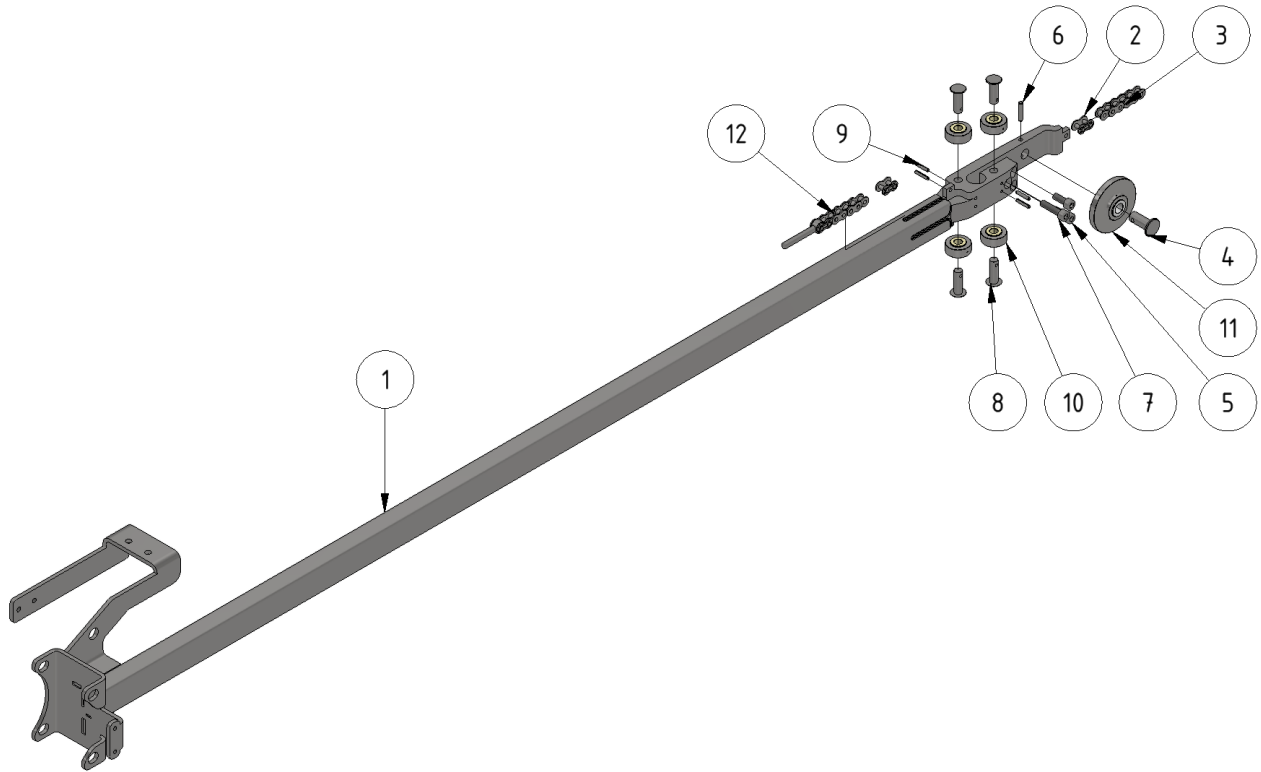

# Inner boom assembly

Part number: 1109701

Part of [Middle boom assembly](#)

ITEM	DESCRIPTION	PART NUMBER	QTY
1	Inner boom	1109603	1
2	Chain lock 3/8	901104	2
3	Chain 3/8 131 links	1101119	1
4	Axle 10 mm	709704	1
5	Insex M6 x 16	941100-1	2
6	Spring pin 4 x 20	949018	1
7	Insex screw M6 x 25	949006	1
8	Axle 8 mm	709703	4
9	Spring pin 3 x 18	949017	4
10	Wheel small	1109531	4
11	Wheel large	1109532	1
12	Chain 125	 1109725	1