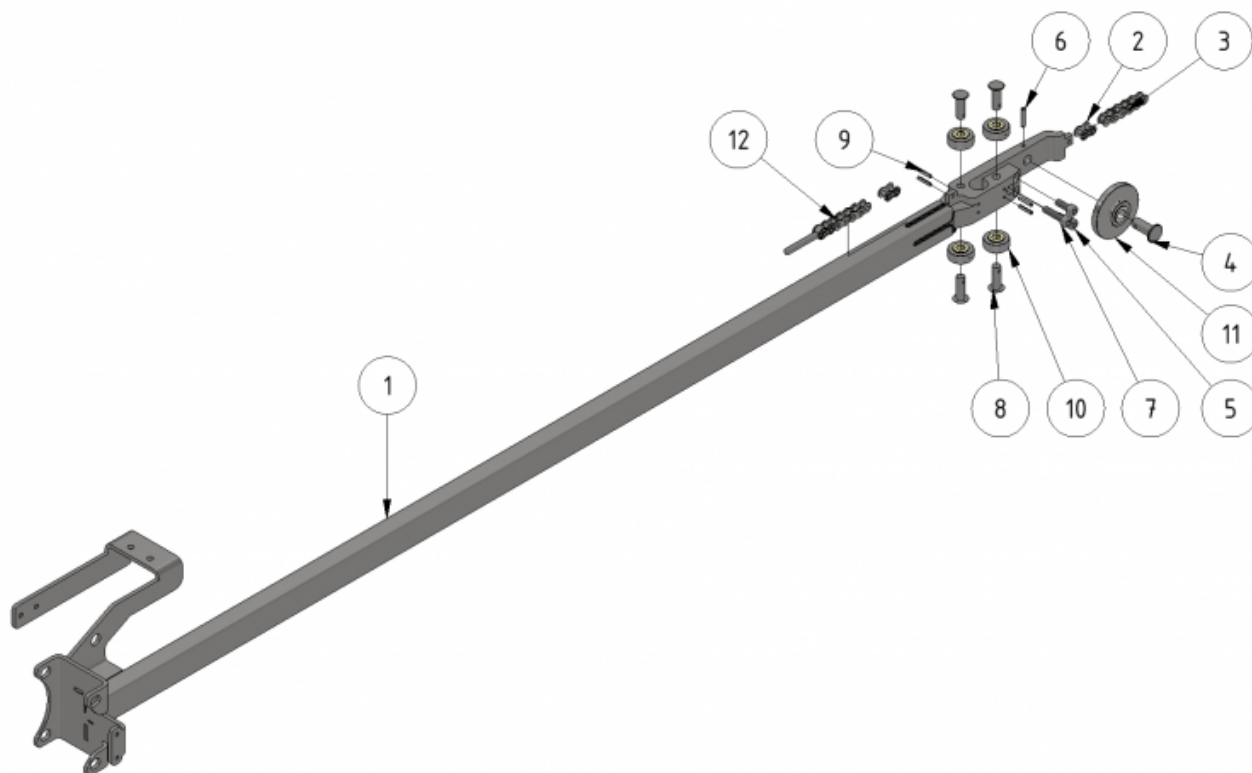

# Inner boom assembly

Part number: 1109701

Part of [Middle boom assembly](#)

ITEM	DESCRIPTION	PART NUMBER	QTY
1	Inner boom	1109603	1
2	Chain lock 3/8	901104	2
3	Chain 3/8 131 links	1101119	1
4	Axle 10 mm	709704	1
5	Insex M6 x 16	941100-1	2
6	Spring pin 4 x 20	949018	1
7	Insex screw M6 x 25	949006	1
8	Axle 8 mm	709703	4
9	Spring pin 3 x 18	949017	4
10	Wheel small	1109531	4
11	Wheel large	1109532	1
12	Chain 125	 <a href="#">1109725</a>	1