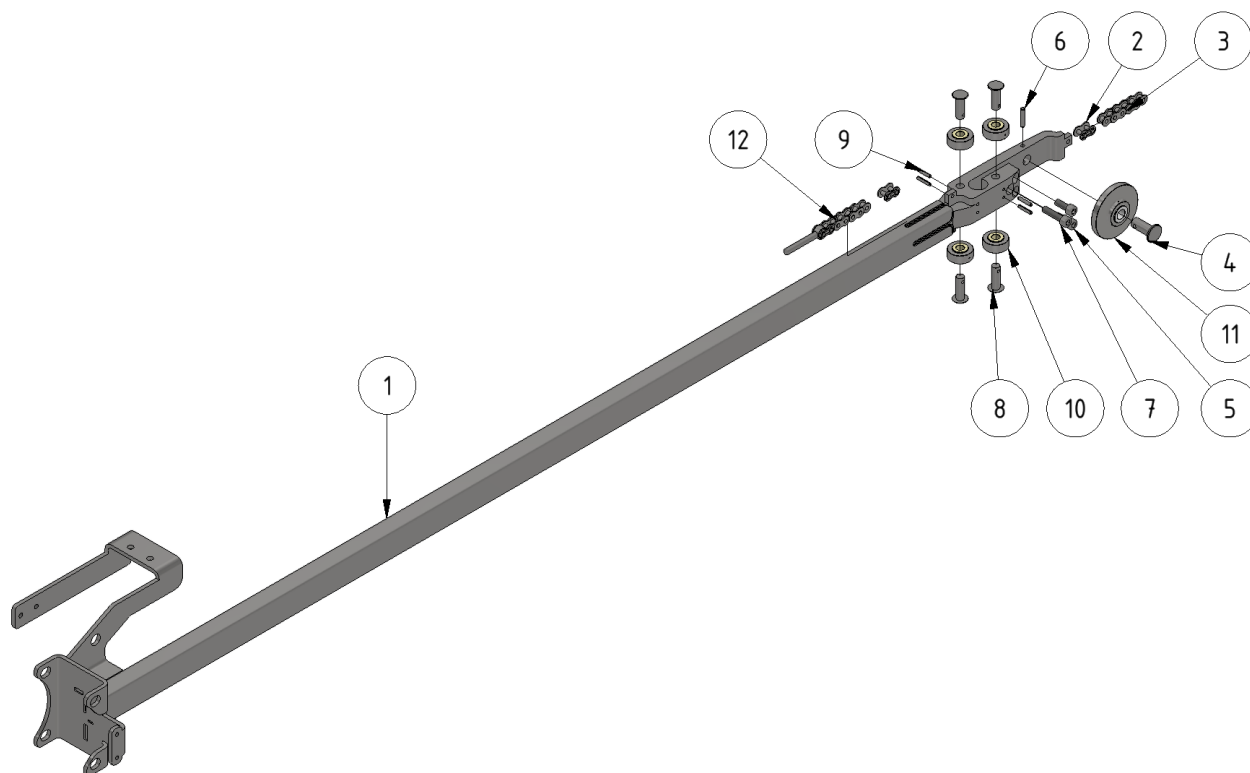

# Inner boom assembly

Part number: 1109701

Part of [Middle boom assembly](#)

ITEM	DESCRIPTION	PART NUMBER	QTY
1	Inner boom	1109603	1
2	Chain lock 3/8	901104	2
3	Chain 3/8 131 links	1101119	1
4	Axle 10 mm	709704	1
5	Insex M6 x 16	941100-1	2
6	Spring pin 4 x 20	949018	1
7	Insex screw M6 x 25	949006	1
8	Axle 8 mm	709703	4
9	Spring pin 3 x 18	949017	4
10	Wheel small	1109531	4
11	Wheel large	1109532	1
12	Chain 125	 1109725	1