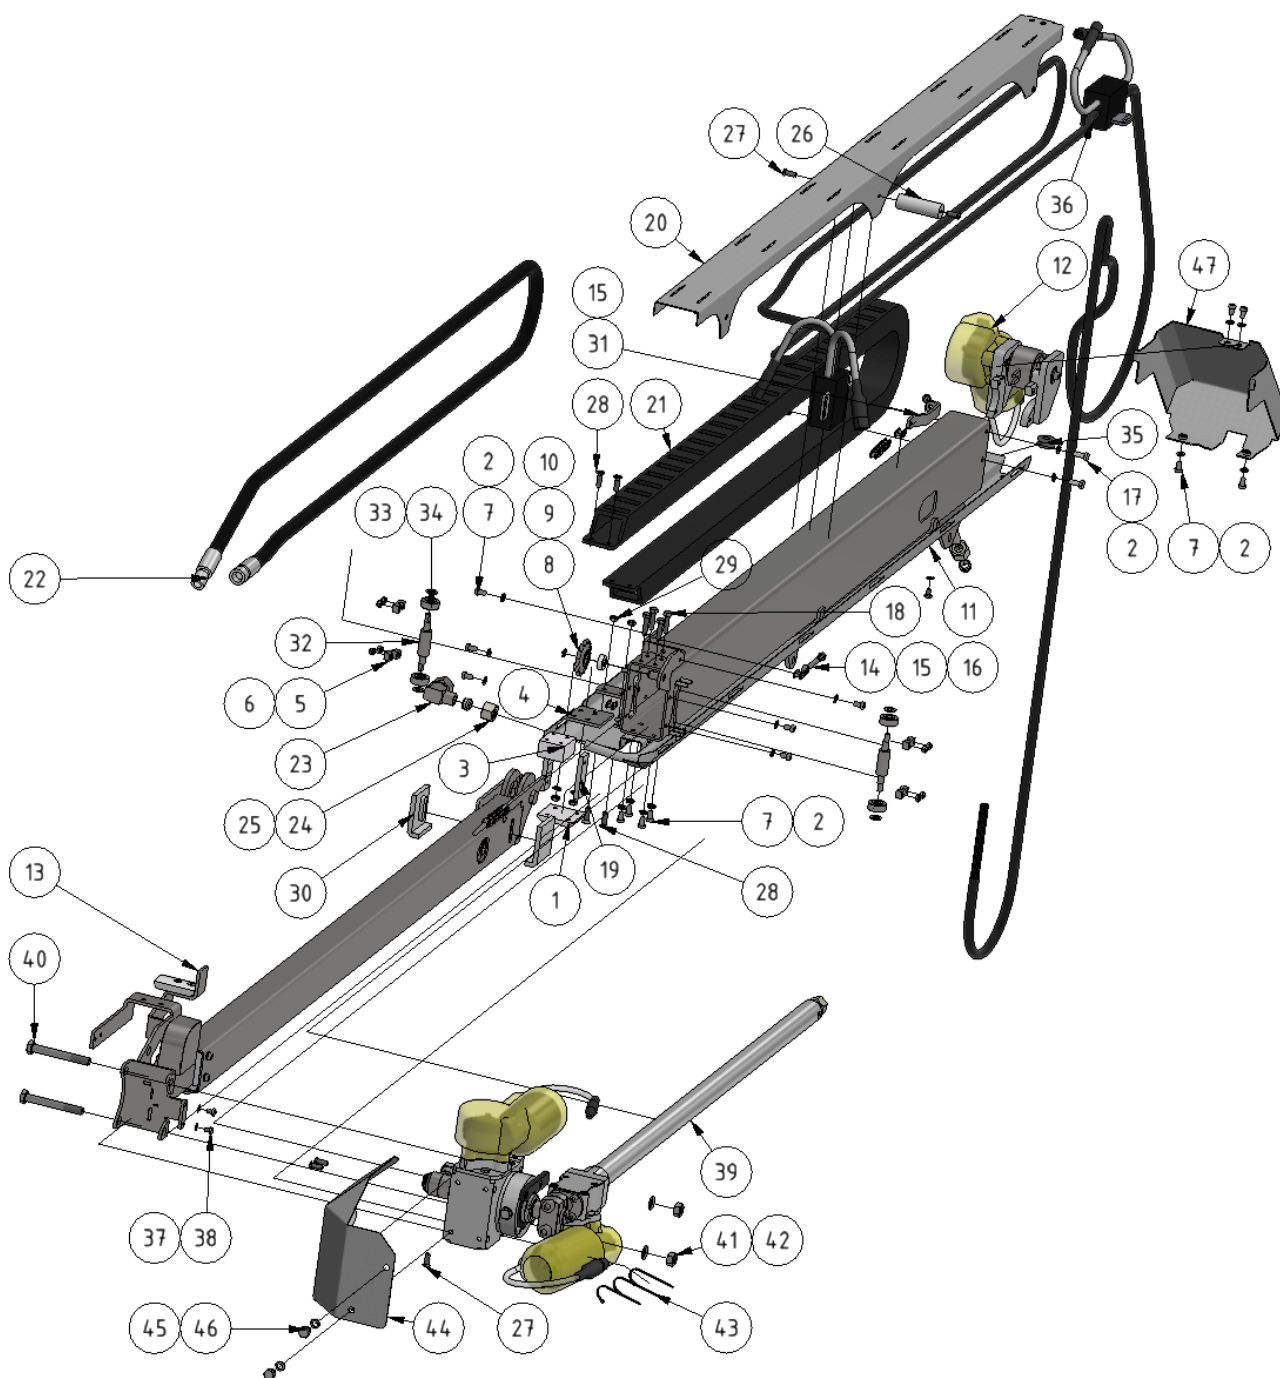

Telescope assembly

Part of EVO Cleaner assembly 3 - 1109503

| ITEM | DESCRIPTION | PART NUMBER | QTY |
|------|--------------------|-------------|-----|
| 1 | Wide sliding plate | 1401003 | 1 |
| 2 | Spring Washer M6 | 941045 | 22 |
| 3 | Puck | 1401007 | 1 |
| 4 | Chain joint | 1101028 | 1 |
| 5 | Cover | 701094 | 4 |
| 6 | Nut M5 Nyloc | 941064 | 8 |

| ITEM | DESCRIPTION | PART NUMBER | QTY |
|------|-------------------------|---|-----|
| 7 | Screw M6 x 10 | 941007 | 14 |
| 8 | Spacer | 1401012 | 1 |
| 9 | Chain-wheel |  1101163 | 1 |
| 10 | Lock-ring SGA 10 | 941041 | 1 |
| 11 | Outer boom | 1109605 | 1 |
| 12 | Drive |  1109706 | 1 |
| 13 | Middle boom |  1109715 | 1 |
| 14 | Clamp screw | 941069 | 1 |
| 15 | Nut M6 nyloc | 941009 | 2 |
| 16 | Chain-lock 3/8 | 901104 | 2 |
| 17 | Screw M6 x 16 | 941006 | 4 |
| 18 | Screw M6 x 25 | 941005 | 4 |
| 19 | Sliding plate, side | 1409702 | 2 |
| 20 | Telescopic plate, upper | 109704 | 1 |
| 21 | Cable-chain | 901115 | 1 |
| 22 | Hose | 969022RF | 1 |
| 23 | Connector 90 | 961026RF | 1 |
| 24 | Nut 12L Stainless | 961031RF | 2 |
| 25 | Sealing 12-LS Stainless | 961032RF | 2 |
| 26 | Chain-slider | 1409708 | 1 |
| 27 | Insex M6 x 16 | 949709 | 5 |
| 28 | M6 x 18 | 941109 | 4 |
| 29 | Nut M6 | 941002 | 4 |
| 30 | Sliding plate, rear | 1409709-2 | 2 |
| 31 | Chain rear |  1109721 | 1 |
| 32 | Axle | 709710-2 | 2 |
| 33 | Washer M8 | 941016 | 4 |
| 34 | Schuttle wheel small | 1109531 | 4 |
| 35 | Cable entry, rubber | 901102-1 | 1 |
| 36 | Top cable-beam | 1109711 | 1 |
| 37 | Washer M5 teeth | 941087 | 3 |
| 38 | Screw M5 x 8 | 941035 | 3 |
| 39 | Gear-box arm |  1109710 | 1 |
| 40 | M10 x 80, bult | 941058-1 | 2 |
| 41 | Nut M10 | 941025 | 2 |
| 42 | Spring-washer M10 | 941105 | 2 |
| 43 | Cable tie 300 x 4,8 | 51526 | 5 |
| 44 | Cover | 109702 | 1 |
| 45 | Spring-washer M8 | 941088 | 2 |
| 46 | Screw M8 x 10 | 941080-1 | 2 |
| 47 | Telescope cover, rear | 159701-3 | 1 |