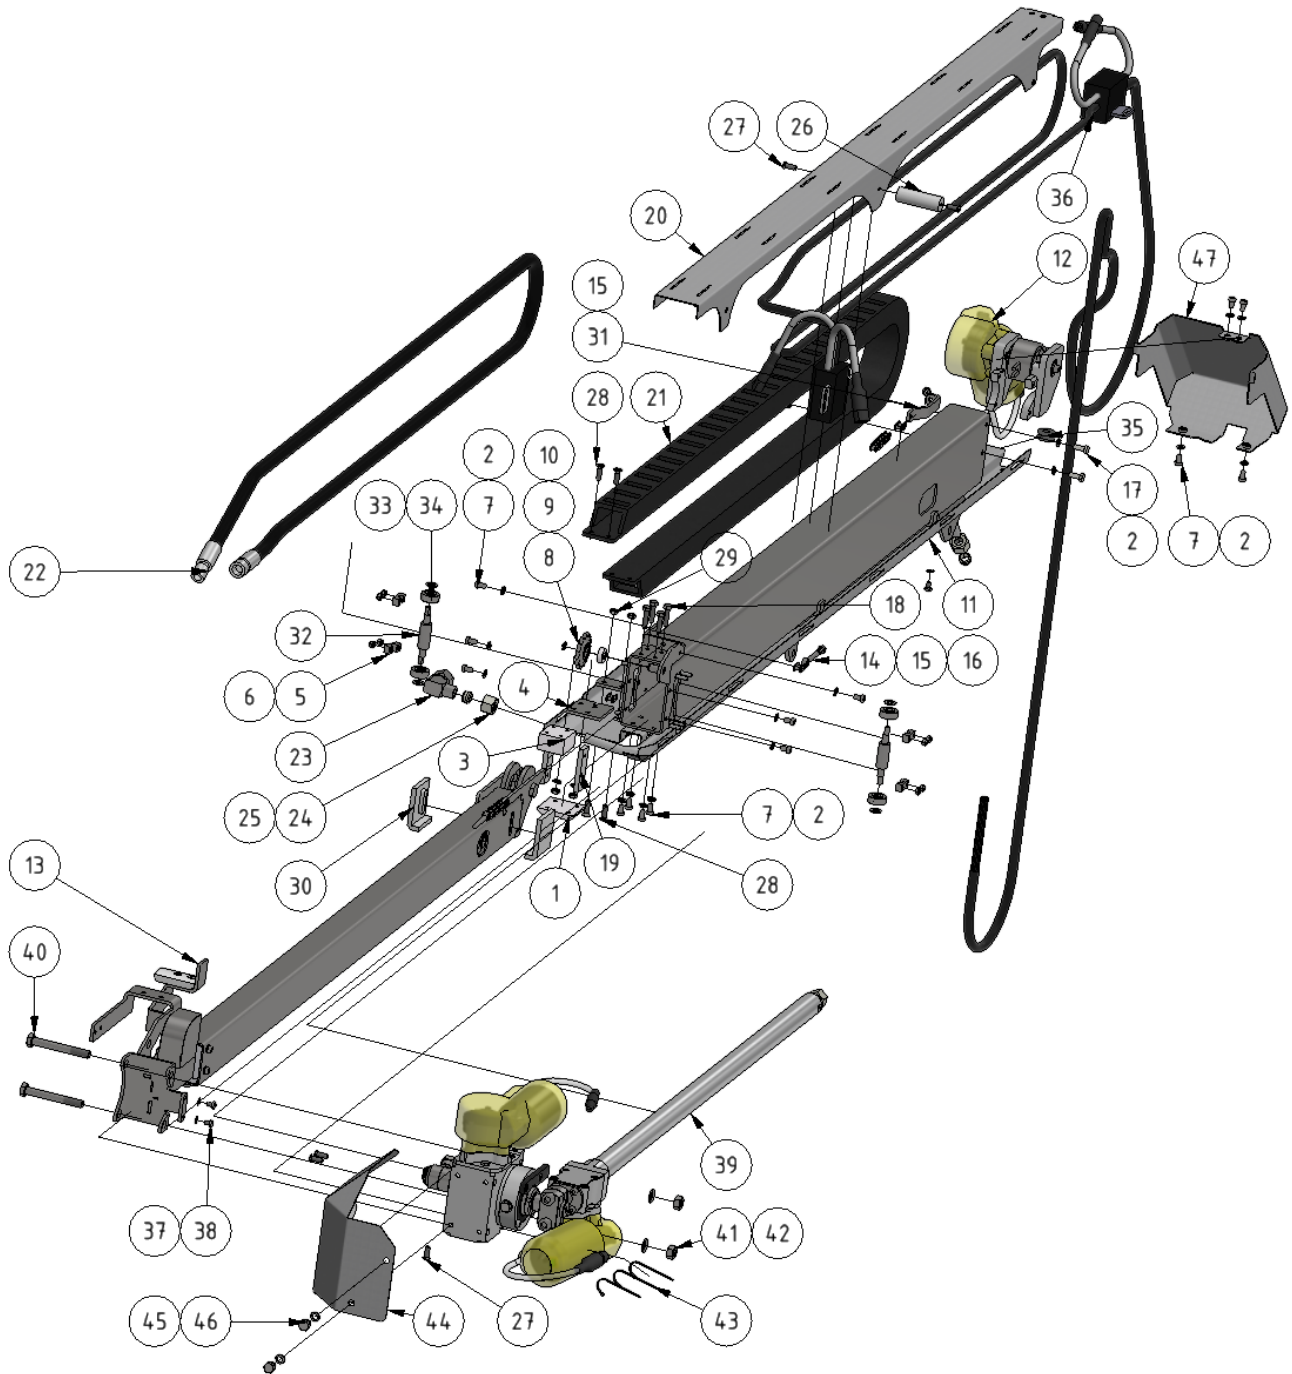

# Telescope assembly

Part of [EVO Cleaner assembly 3 - 1109503](#)

| ITEM | DESCRIPTION        | PART NUMBER | QTY |
|------|--------------------|-------------|-----|
| 1    | Wide sliding plate | 1401003     | 1   |
| 2    | Spring Washer M6   | 941045      | 22  |
| 3    | Puck               | 1401007     | 1   |
| 4    | Chain joint        | 1101028     | 1   |
| 5    | Cover              | 701094      | 4   |
| 6    | Nut M5 Nyloc       | 941064      | 8   |