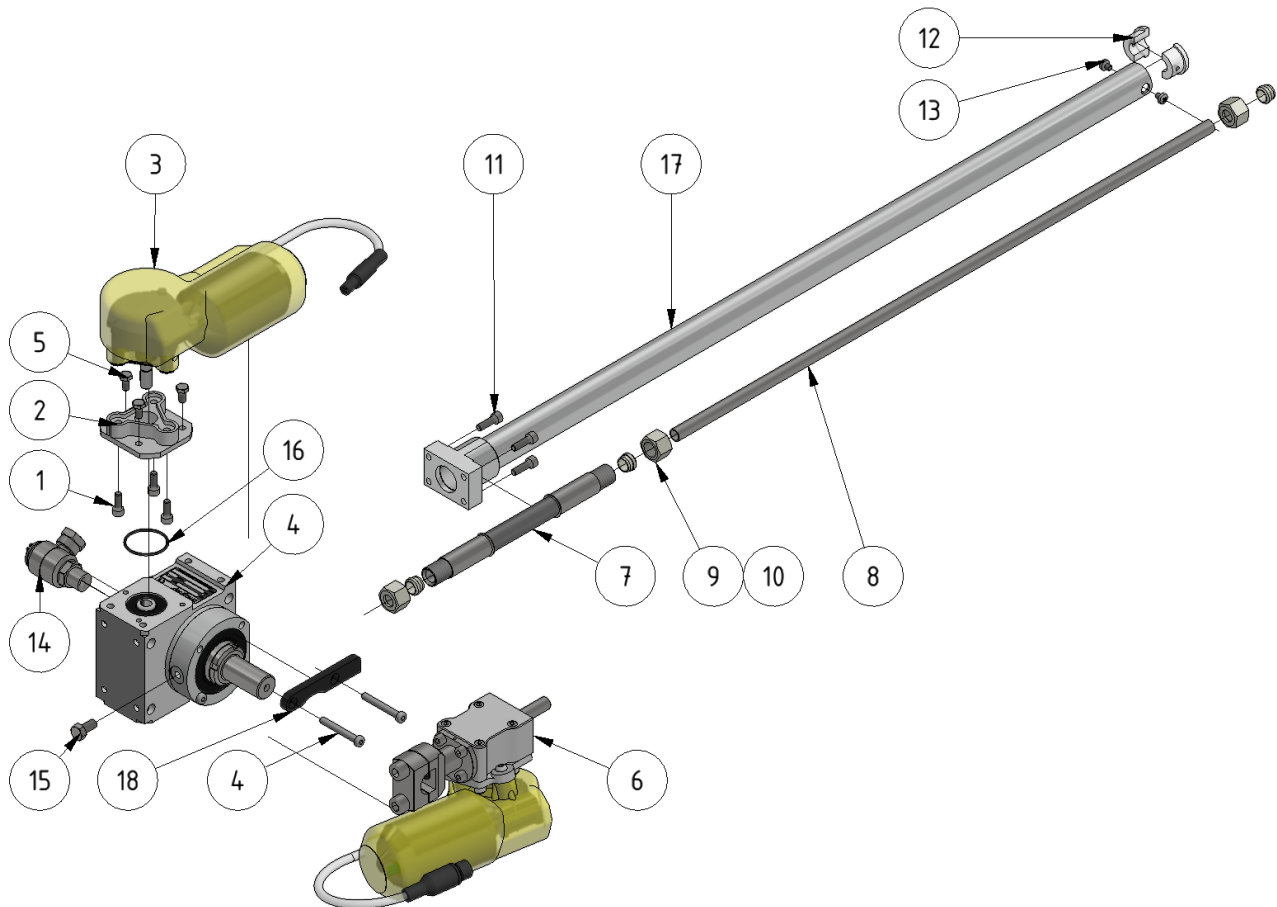

Arm assembly

Part of [Telescope assembly](#)

ITEM	DESCRIPTION	PART NUMBER	QTY
1	Insex M6 x 16	941100-1	3
2	Motor-plate, FL35	709718	1
3	Motor 70 rpm, gen. 2	909240	1
4	Gearbox, arm	93187651	1
5	Screw M6 x 12	941008	3
6	Rotary nozzle Gear Gen2	909242	1
7	Hose, nozzle gear	961029RF	1
8	Pipe	969701	1
9	Nut 12L Stainless	961031RF	3
10	Sealing 12-LS Stainless	961032RF	3
11	Screw M6 x 20 insex	949015	4
12	Pipe holder	1409703	2
13	Screw M5 x 6	949002	2
14	Swivel with angle	961003V	1
15	M8 x 16	941101	1
16	O-ring 2,0 x 35 NBR 70	961115	1

ITEM	DESCRIPTION	PART NUMBER	QTY
17	Arm	109714	1
18	Cable guide	1409237	1

From:

<https://wiki.envirologic.se/> - **Envirologic Support Wiki**

Permanent link:

<https://wiki.envirologic.se/doku.php/service:spl:1109710-2?rev=1601221278>