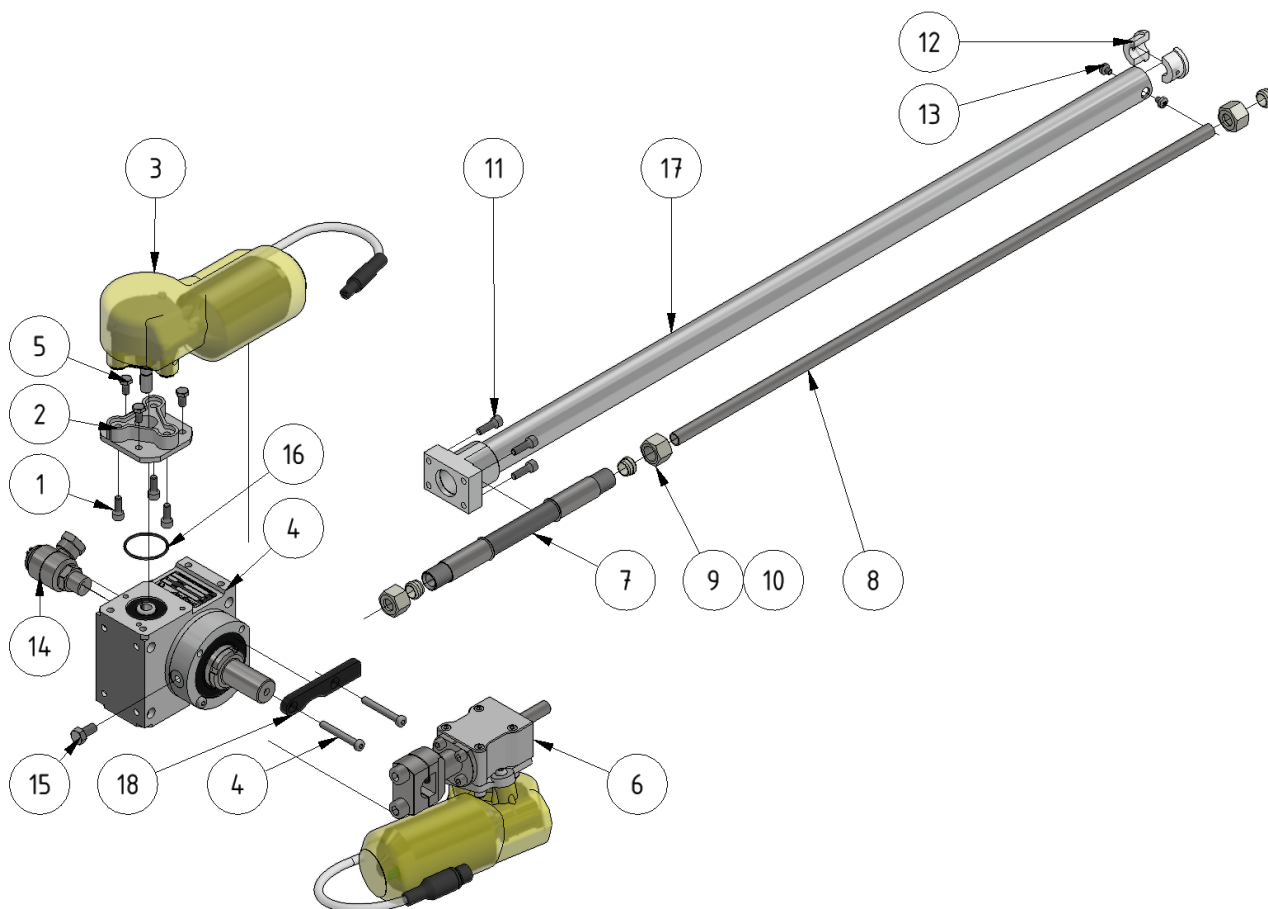

Arm assembly

Part of [Telescope assembly](#)

ITEM	DESCRIPTION	PART NUMBER	QTY
1	Insex M6 x 16	941100-1	3
2	Motor-plate, FL35	709718	1
3	Motor 70 rpm, gen. 2	909240	1
4	Gearbox, arm	93187651	1
5	Screw M6 x 12	941008	3
6	Rotary nozzle Gear Gen2	909242	1
7	Hose, nozzle gear	961029RF	1
8	Pipe	969701	1
9	Nut 12L Stainless	961031RF	3
10	Sealing 12-LS Stainless	961032RF	3
11	Screw M6 x 20 insex	949015	4
12	Pipe holder	1409703	2
13	Screw M5 x 6	949002	2
14	Swivel with angle	961003V	1
15	M8 x 16	941101	1
16	O-ring 2,0 x 35 NBR 70	961115	1

ITEM	DESCRIPTION	PART NUMBER	QTY
17	Arm	109714	1
18	Cable guide	1409237	1

From:

<https://wiki.envirologic.se/> - **Envirologic Support Wiki**

Permanent link:

<https://wiki.envirologic.se/doku.php/service:spl:1109710-2?rev=1601221278>