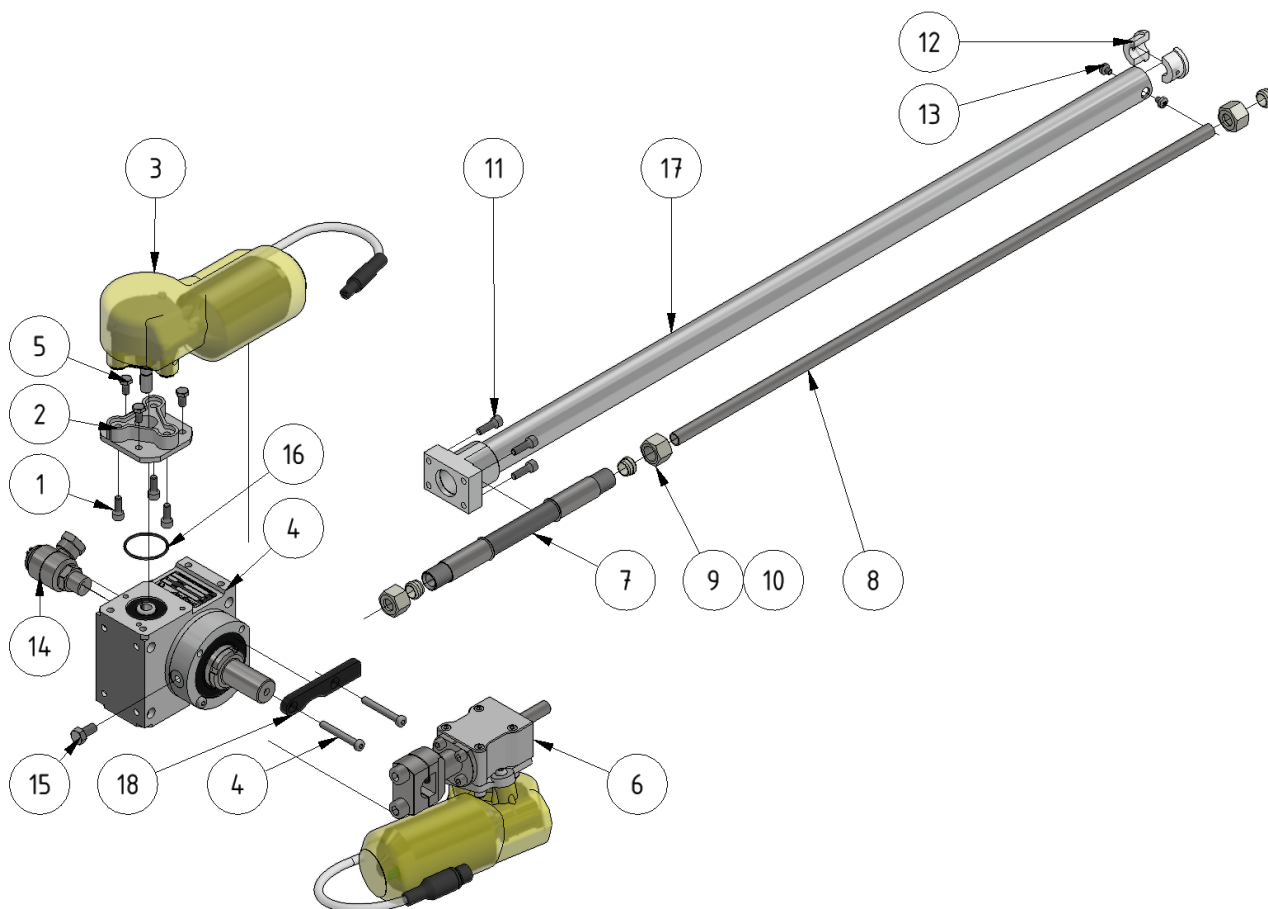

Arm assembly

Part of [Telescope assembly](#)

ITEM	DESCRIPTION	PART NUMBER	QTY
1	Insex M6 x 16	941100-1	3
2	Motor-plate, FL35	709718	1
3	Motor 70 rpm, gen. 2	+ 909240	1
4	Gearbox, arm	93187651	1
5	Screw M6 x 12	941008	3
6	Rotary nozzle gear Gen2	+ 909242	1
7	Hose, nozzle gear	961029RF	1
8	Pipe	969701	1
9	Nut 12L Stainless	961031RF	3
10	Sealing 12-LS Stainless	961032RF	3
11	Screw M6 x 20 insex	949015	4
12	Pipe holder	1409703	2
13	Screw M5 x 6	949002	2
14	Swivel with angle	+ 961003V	1
15	M8 x 16	941101	1

ITEM	DESCRIPTION	PART NUMBER	QTY
16	O-ring 2.0 x 35 NBR 70	961115	1
17	Arm	109714	1
18	Cable guide	1409237	1

From:

<https://wiki.envirologic.se/> - **Envirologic Support Wiki**

Permanent link:

<https://wiki.envirologic.se/doku.php/service:spl:1109710-2?rev=1601222384>