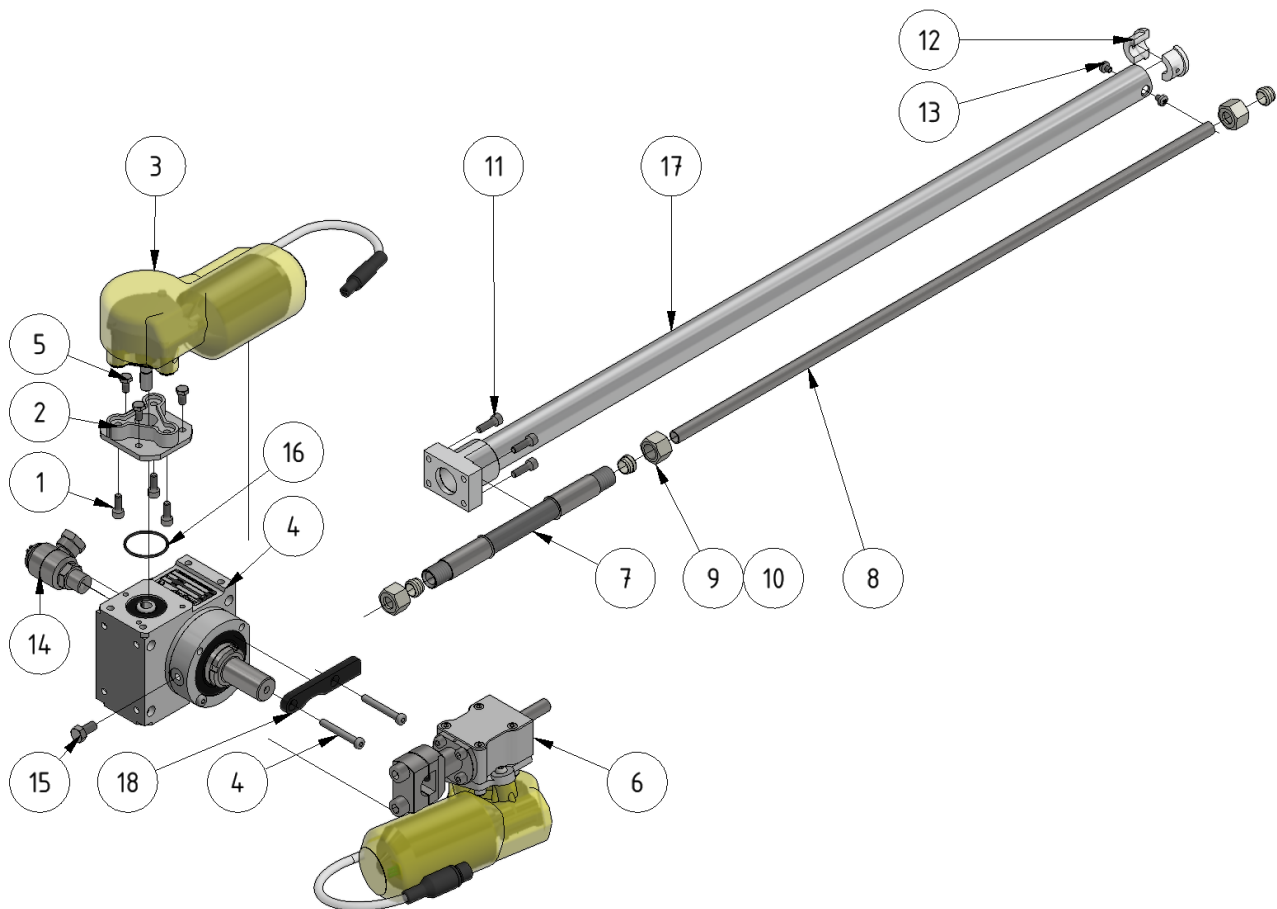

Arm assembly

Part of [Telescope assembly](#)

ITEM	DESCRIPTION	PART NUMBER	QTY
1	Insex M6 x 16	941100-1	3
2	Motor-plate, FL35	709718	1
3	Motor 70 rpm, gen. 2	+ 909240	1
4	Gearbox, arm	93187651	1
5	Screw M6 x 12	941008	3
6	Rotary nozzle gear Gen2	+ 909242	1
7	Hose, nozzle gear	961029RF	1
8	Pipe	969701	1
9	Nut 12L Stainless	961031RF	3
10	Sealing 12-LS Stainless	961032RF	3
11	Screw M6 x 20 insex	949015	4
12	Pipe holder	1409703	2
13	Screw M5 x 6	949002	2
14	Swivel with angle	+ 961003V	1
15	M8 x 16	941101	1

ITEM	DESCRIPTION	PART NUMBER	QTY
16	O-ring 2.0 x 35 NBR 70	961115	1
17	Arm	109714	1
18	Cable guide	1409237	1

From:

<https://wiki.envirologic.se/> - **Envirologic Support Wiki**

Permanent link:

<https://wiki.envirologic.se/doku.php/service:spl:1109710-2?rev=1601222384>