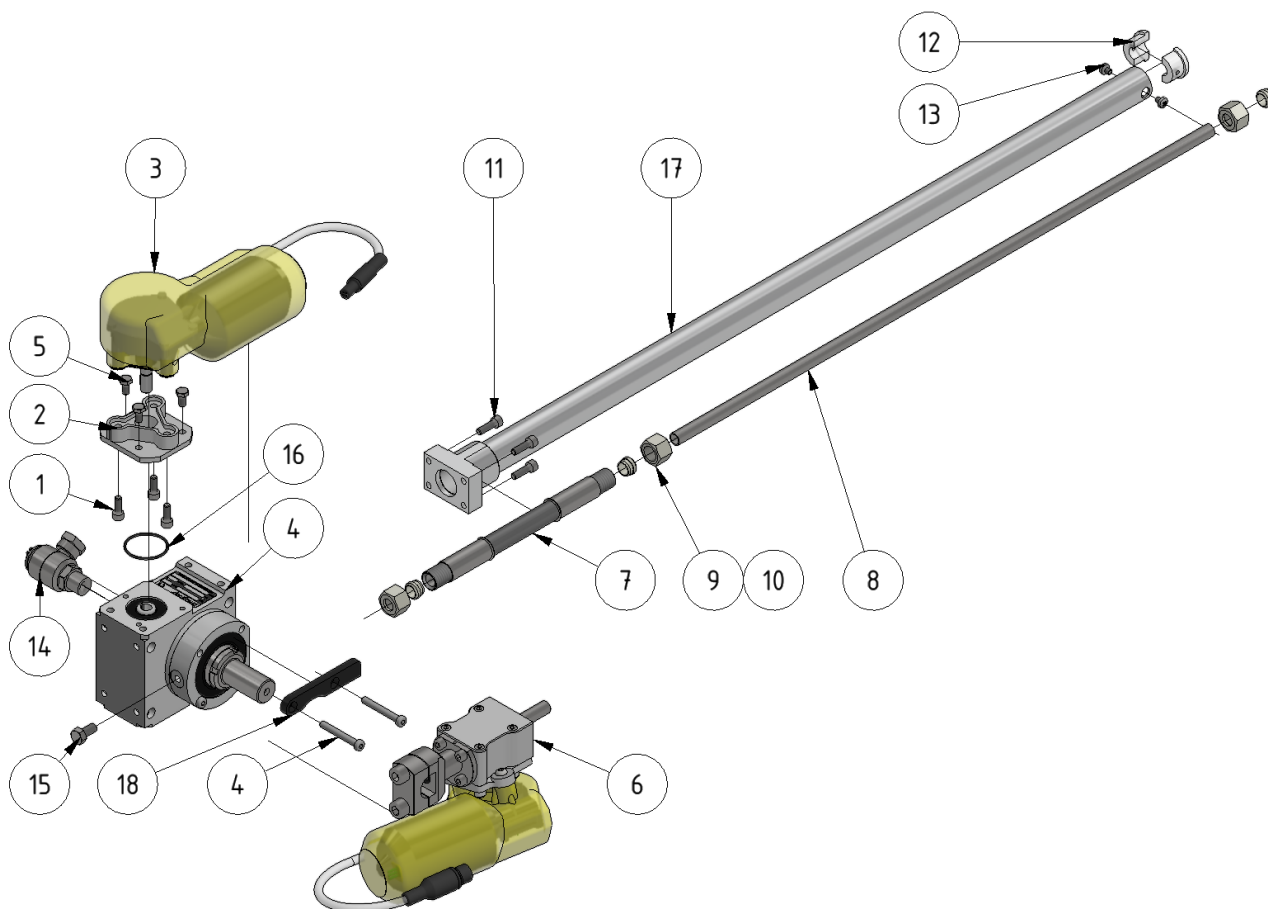

Arm assembly

Part of [Telescope assembly](#)

ITEM	DESCRIPTION	PART NUMBER	QTY
1	Insex M6 x 16	941100-1	3
2	Motor-plate, FL35	709718	1
3	Motor 70 rpm, gen. 2	 909240	1
4	Gearbox, arm	93187651	1
5	Screw M6 x 12	941008	3
6	Rotary nozzle gear Gen2	 909242	1
7	Hose, nozzle gear	961029RF	1
8	Pipe	969701	1
9	Nut 12L Stainless	961031RF	3
10	Sealing 12-LS Stainless	961032RF	3
11	Screw M6 x 20 insex	949015	4
12	Pipe holder	1409703	2
13	Screw M5 x 6	949002	2
14	Swivel with angle	 961003V	1
15	M8 x 16	941101	1

ITEM	DESCRIPTION	PART NUMBER	QTY
16	O-ring 2.0 x 35 NBR 70	961115	1
17	Arm	109714	1
18	Cable guide	1409237	1

From:

<https://wiki.envirologic.se/> - **Envirologic Support Wiki**

Permanent link:

<https://wiki.envirologic.se/doku.php/service:spl:1109710-2?rev=1601222384>