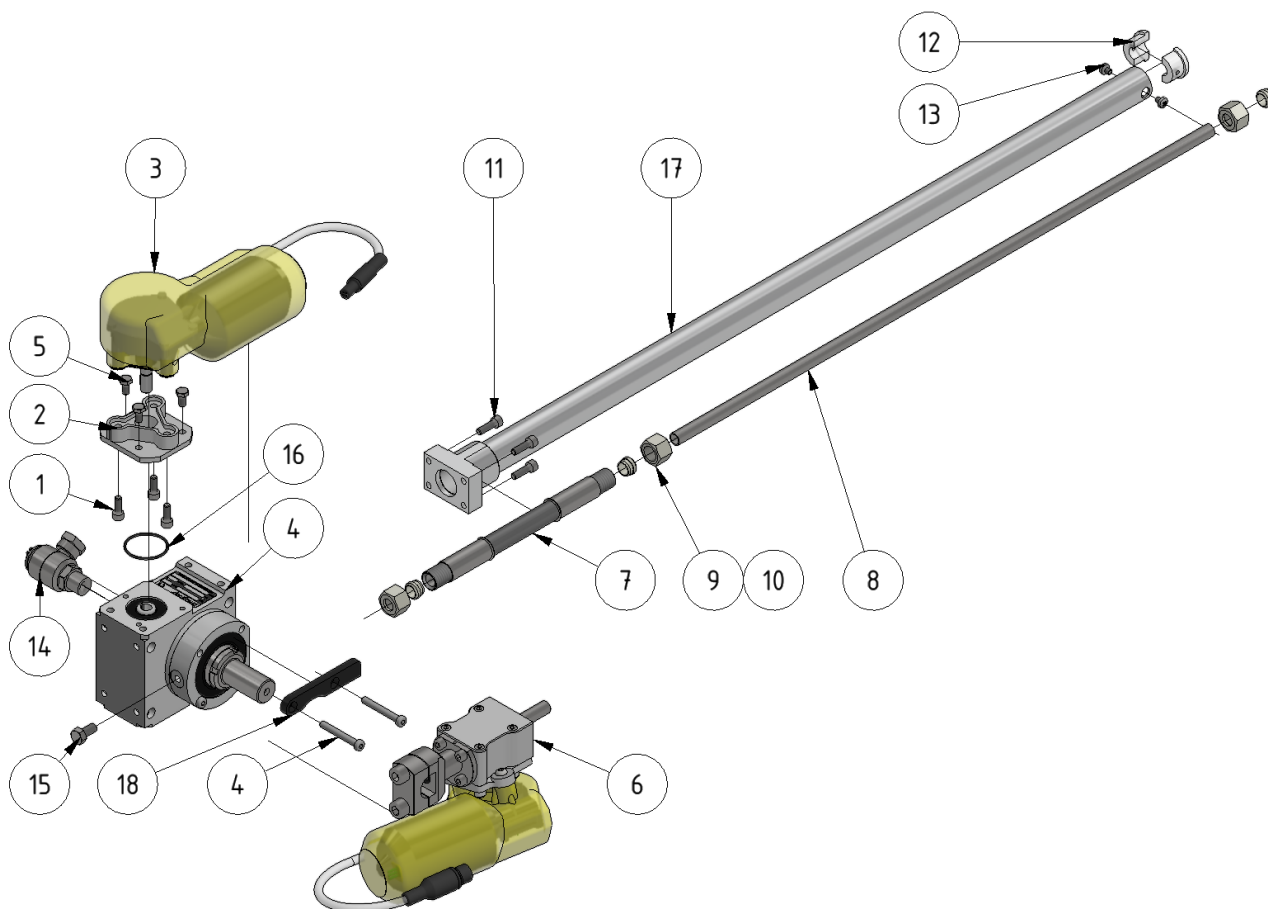

Arm assembly

Part of [Telescope assembly](#)

ITEM	DESCRIPTION	PART NUMBER	QTY
1	Insex M6 x 16	941100-1	3
2	Motor-plate, FL35	709718	1
3	Motor 70 rpm, gen. 2	909240	1
4	Gearbox, arm	93187651	1
5	Screw M6 x 12	941008	3
6	Rotary nozzle gear Gen2	909242	1
7	Hose, nozzle gear	961029RF	1
8	Pipe	969701	1
9	Nut 12L Stainless	961031RF	3
10	Sealing 12-LS Stainless	961032RF	3
11	Screw M6 x 20 insex	949015	4
12	Pipe holder	1409703	2
13	Screw M5 x 6	949002	2
14	Swivel with angle	961003V	1
15	M8 x 16	941101	1

ITEM	DESCRIPTION	PART NUMBER	QTY
16	O-ring 2.0 x 35 NBR 70	961115	1
17	Arm	109714	1
18	Cable guide	1409237	1

From:

<https://wiki.envirologic.se/> - **Envirologic Support Wiki**

Permanent link:

<https://wiki.envirologic.se/doku.php/service:spl:1109710-2?rev=1601223460>