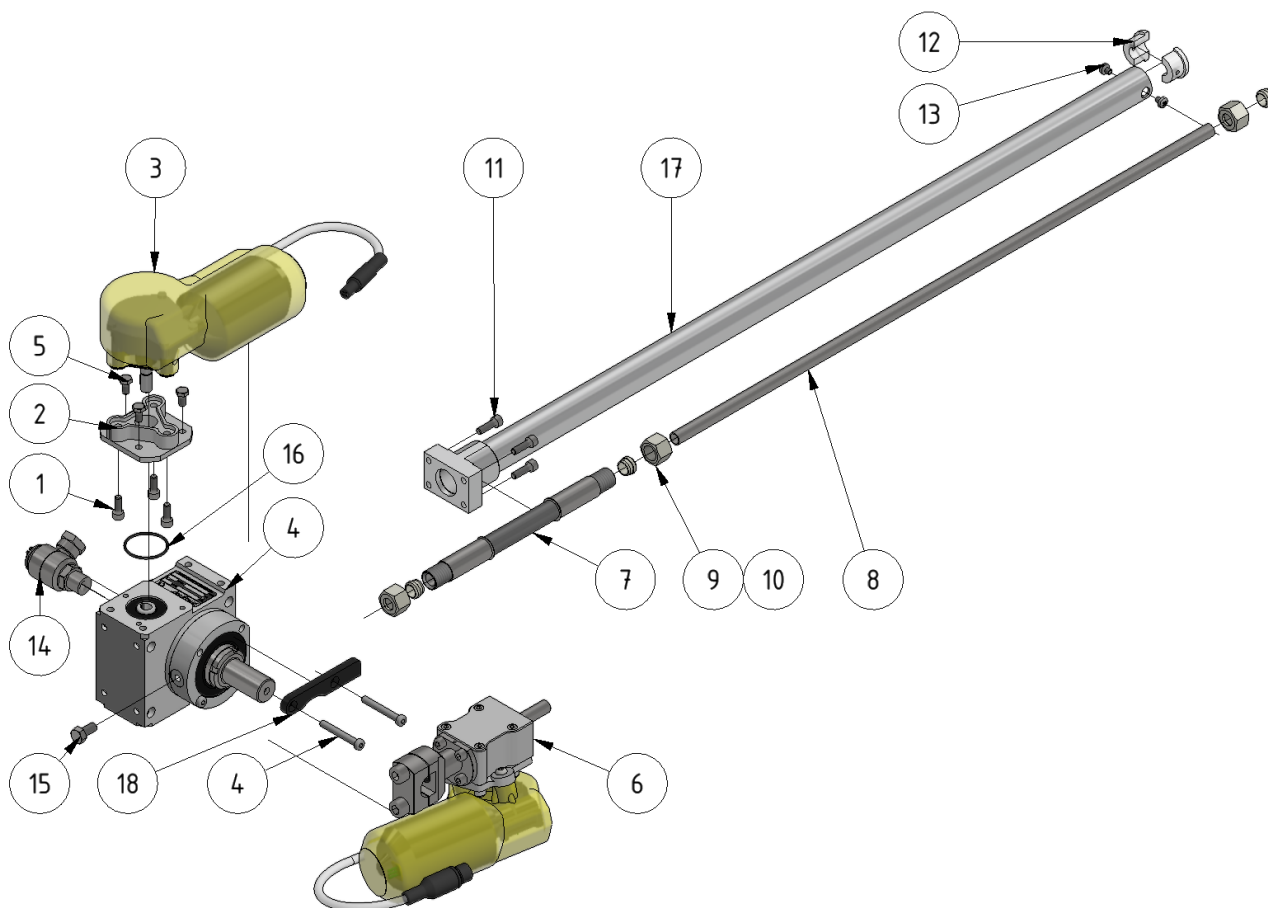

Arm assembly

Part number: 1109710

Part of [Telescope assembly](#)

ITEM	DESCRIPTION	PART NUMBER	QTY
1	Insex M6 x 16	941100-1	3
2	Motor-plate, FL35	709718	1
3	Motor 70 rpm, gen. 2	909240	1
4	Gearbox, arm	93187651	1
5	Screw M6 x 12	941008	3
6	Rotary nozzle gear Gen2	909242	1
7	Hose, nozzle gear	961029RF	1
8	Pipe	969701	1
9	Nut 12L Stainless	961031RF	3
10	Sealing 12-LS Stainless	961032RF	3
11	Screw M6 x 20 insex	949015	4
12	Pipe holder	1409703	2
13	Screw M5 x 6	949002	2

ITEM	DESCRIPTION	PART NUMBER	QTY
14	Swivel with angle	 961003V	1
15	M8 x 16	941101	1
16	O-ring 2.0 x 35 NBR 70	961115	1
17	Arm	109714	1
18	Cable guide	1409237	1

From:
<https://wiki.envirologic.se/> - **Envirologic Support Wiki**