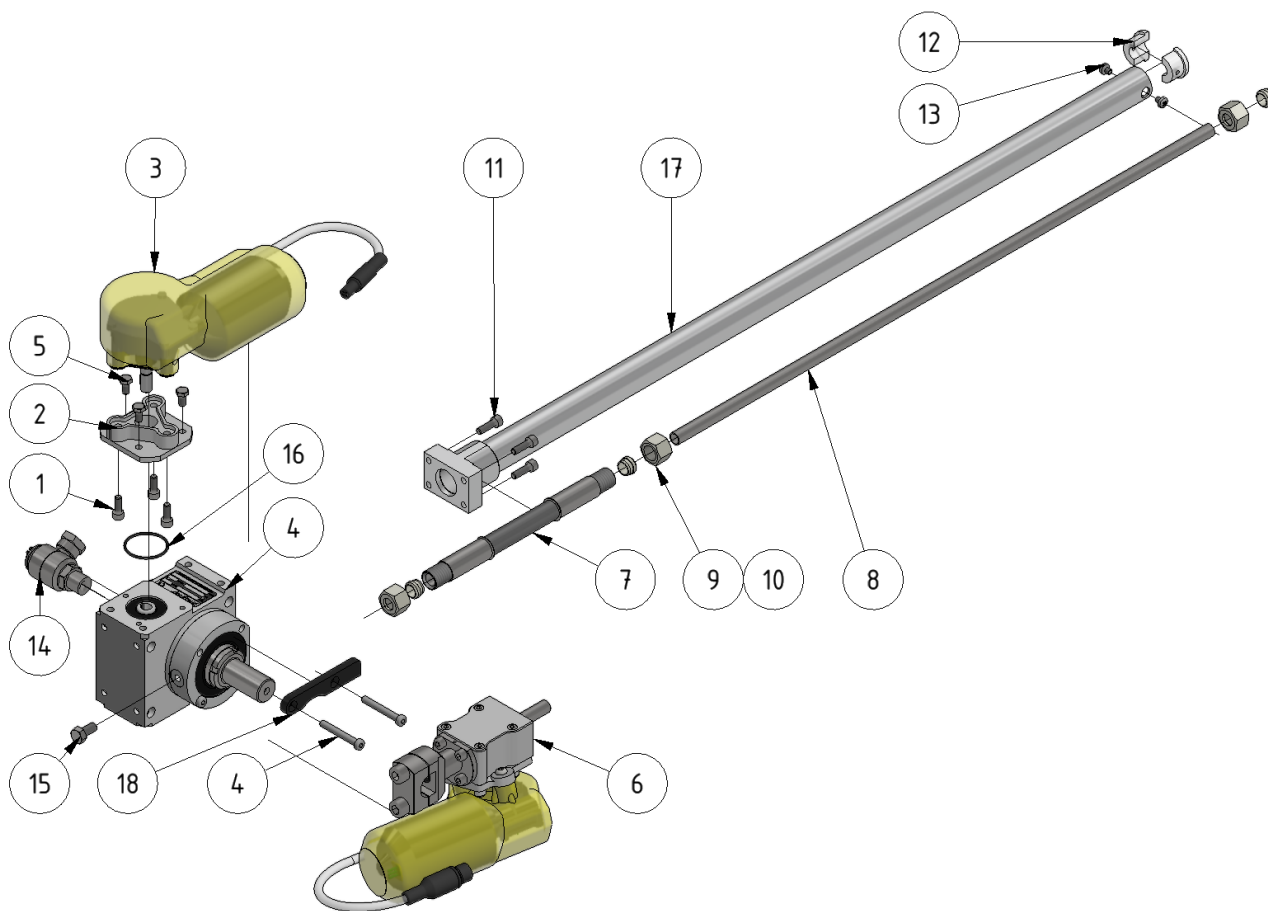

Arm assembly

Part number: 1109710

Part of [Telescope assembly](#)

ITEM	DESCRIPTION	PART NUMBER	QTY
1	Insex M6 x 16	941100-1	3
2	Motor-plate, FL35	709718	1
3	Motor 70 rpm, gen. 2	909240	1
4	Gearbox, arm	93187651	1
5	Screw M6 x 12	941008	3
6	Rotary nozzle gear Gen2	909242	1
7	Hose, nozzle gear	961029RF	1
8	Pipe	969701	1
9	Nut 12L Stainless	961031RF	3
10	Sealing 12-LS Stainless	961032RF	3
11	Screw M6 x 20 insex	949015	4
12	Pipe holder	1409703	2
13	Screw M5 x 6	949002	2

ITEM	DESCRIPTION	PART NUMBER	QTY
14	Swivel with angle	 961003V	1
15	M8 x 16	941101	1
16	O-ring 2.0 x 35 NBR 70	961115	1
17	Arm	109714	1
18	Cable guide	1409237	1

From:
<https://wiki.envirologic.se/> - **Envirologic Support Wiki**