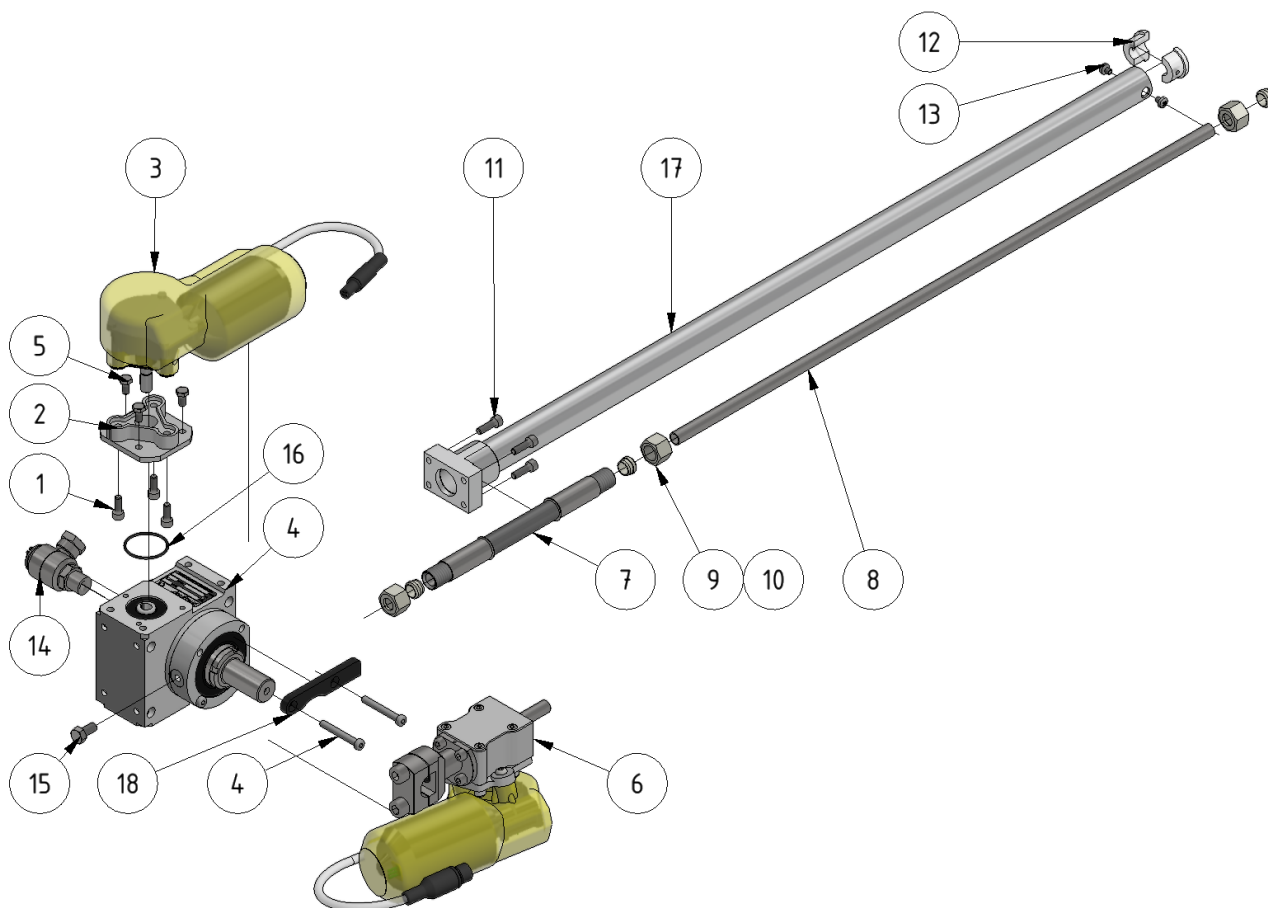

Arm assembly

Part number: 1109710

Part of [Telescope assembly](#)

| ITEM | DESCRIPTION | PART NUMBER | QTY |
|------|-------------------------|-------------|-----|
| 1 | Insex M6 x 16 | 941100-1 | 3 |
| 2 | Motor-plate, FL35 | 709718 | 1 |
| 3 | Motor 70 rpm, gen. 2 | 909240 | 1 |
| 4 | Gearbox, arm | 93187651 | 1 |
| 5 | Screw M6 x 12 | 941008 | 3 |
| 6 | Rotary nozzle gear Gen2 | 909242 | 1 |
| 7 | Hose, nozzle gear | 961029RF | 1 |
| 8 | Pipe | 969701 | 1 |
| 9 | Nut 12L Stainless | 961031RF | 3 |
| 10 | Sealing 12-LS Stainless | 961032RF | 3 |
| 11 | Screw M6 x 20 insex | 949015 | 4 |
| 12 | Pipe holder | 1409703 | 2 |
| 13 | Screw M5 x 6 | 949002 | 2 |

| ITEM | DESCRIPTION | PART NUMBER | QTY |
|------|------------------------|---|-----|
| 14 | Swivel with angle |  961003V | 1 |
| 15 | M8 x 16 | 941101 | 1 |
| 16 | O-ring 2.0 x 35 NBR 70 | 961115 | 1 |
| 17 | Arm | 109714 | 1 |
| 18 | Cable guide | 1409237 | 1 |