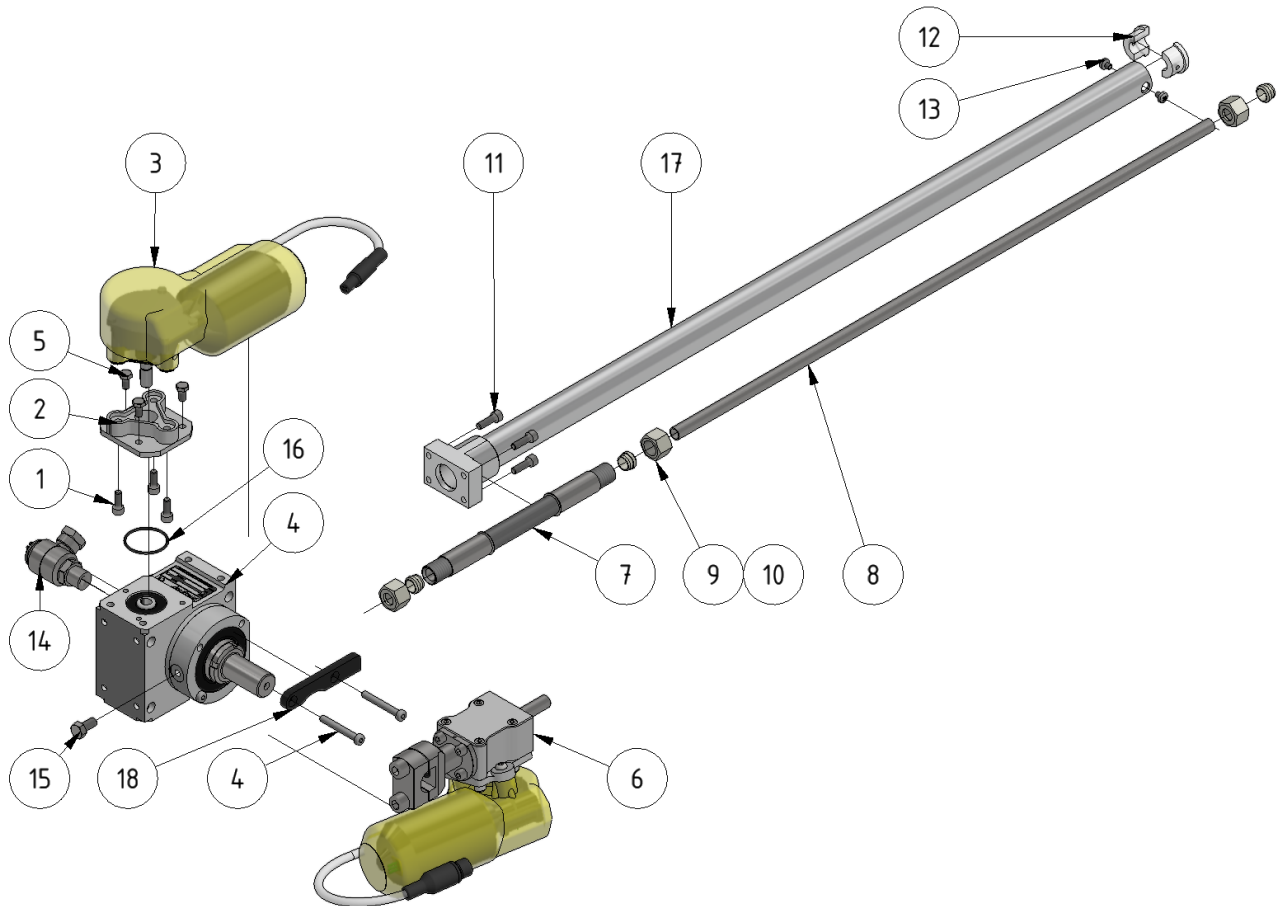

Arm assembly

Part number: 1109710

Part of [Telescope assembly](#)

ITEM	DESCRIPTION	PART NUMBER	QTY
1	Insex M6 x 16	941100-1	3
2	Motor-plate, FL35	709718	1
3	Motor 70 rpm, gen. 2	 909240	1
4	Gearbox, arm	93187651	1
5	Screw M6 x 12	941008	3
6	Rotary nozzle gear Gen2	909242	1
7	Hose, nozzle gear	961029RF	1
8	Pipe	969701	1
9	Nut 12L Stainless	961031RF	3
10	Sealing 12-LS Stainless	961032RF	3
11	Screw M6 x 20 insex	949015	4
12	Pipe holder	1409703	2
13	Screw M5 x 6	949002	2
14	Swivel with angle	 961003V	1

ITEM	DESCRIPTION	PART NUMBER	QTY
15	M8 x 16	941101	1
16	O-ring 2.0 x 35 NBR 70	961115	1
17	Arm	109714	1
18	Cable guide	1409237	1

From:
<https://wiki.envirologic.se/> - **Envirologic Support Wiki**

Permanent link:
<https://wiki.envirologic.se/doku.php/service:spl:1109710-2?rev=1616481511>