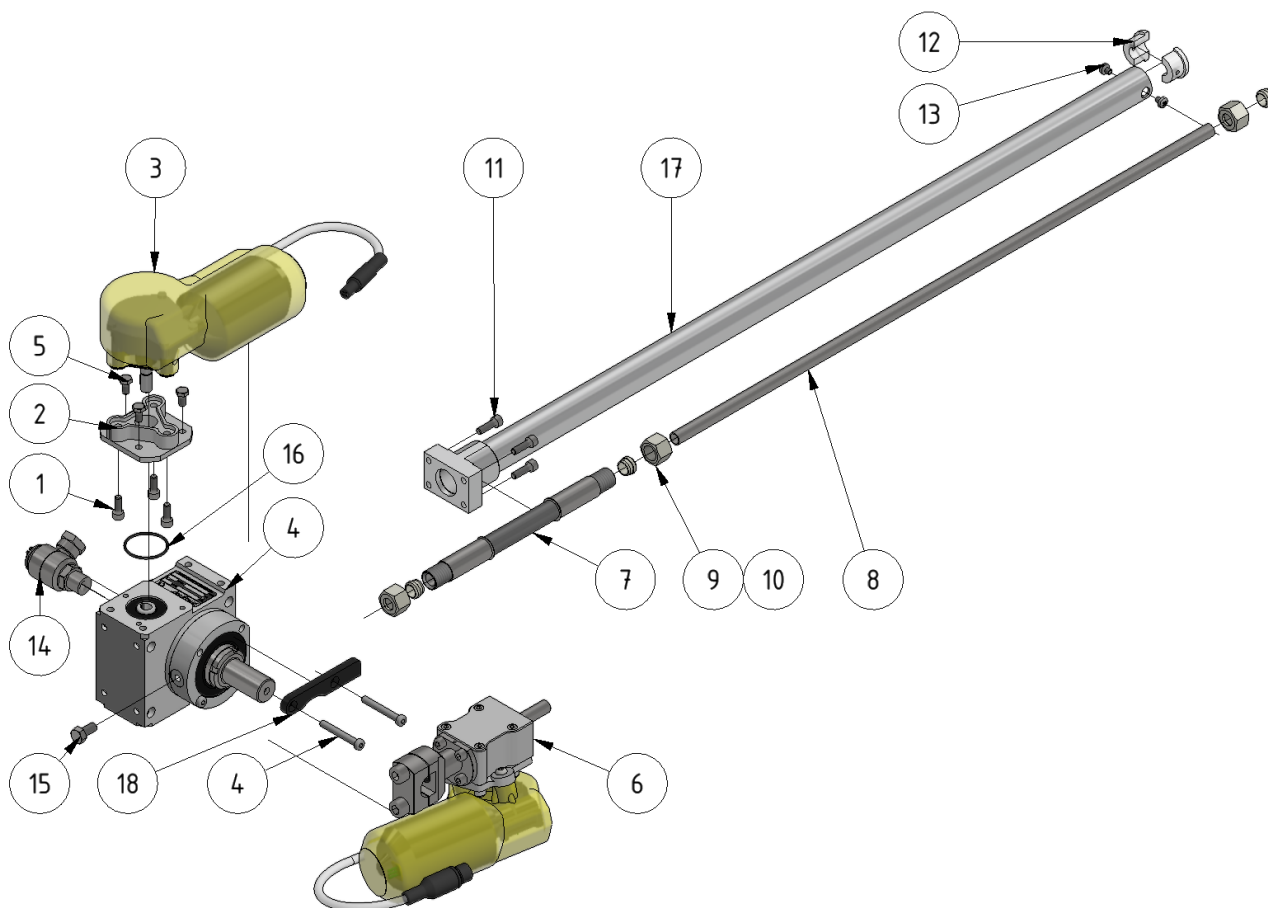

# Arm assembly

Part number: 1109710

Part of [Telescope assembly](#)

ITEM	DESCRIPTION	PART NUMBER	QTY
1	Insex M6 x 16	941100-1	3
2	Motor-plate, FL35	709718	1
3	Motor 70 rpm, gen. 2	 909240	1
4	Gearbox, arm	93187651	1
5	Screw M6 x 12	941008	3
6	Rotary nozzle gear Gen2	909242	1
7	Hose, nozzle gear	961029RF	1
8	Pipe	969701	1
9	Nut 12L Stainless	961031RF	3
10	Sealing 12-LS Stainless	961032RF	3
11	Screw M6 x 20 insex	949015	4
12	Pipe holder	1409703	2
13	Screw M5 x 6	949002	2
14	Swivel with angle	 961003V	1

ITEM	DESCRIPTION	PART NUMBER	QTY
15	M8 x 16	941101	1
16	O-ring 2.0 x 35 NBR 70	961115	1
17	Arm	109714	1
18	Cable guide	1409237	1

From:  
<https://wiki.envirologic.se/> - **Envirologic Support Wiki**

Permanent link:  
<https://wiki.envirologic.se/doku.php/service:spl:1109710-2?rev=1616481511>