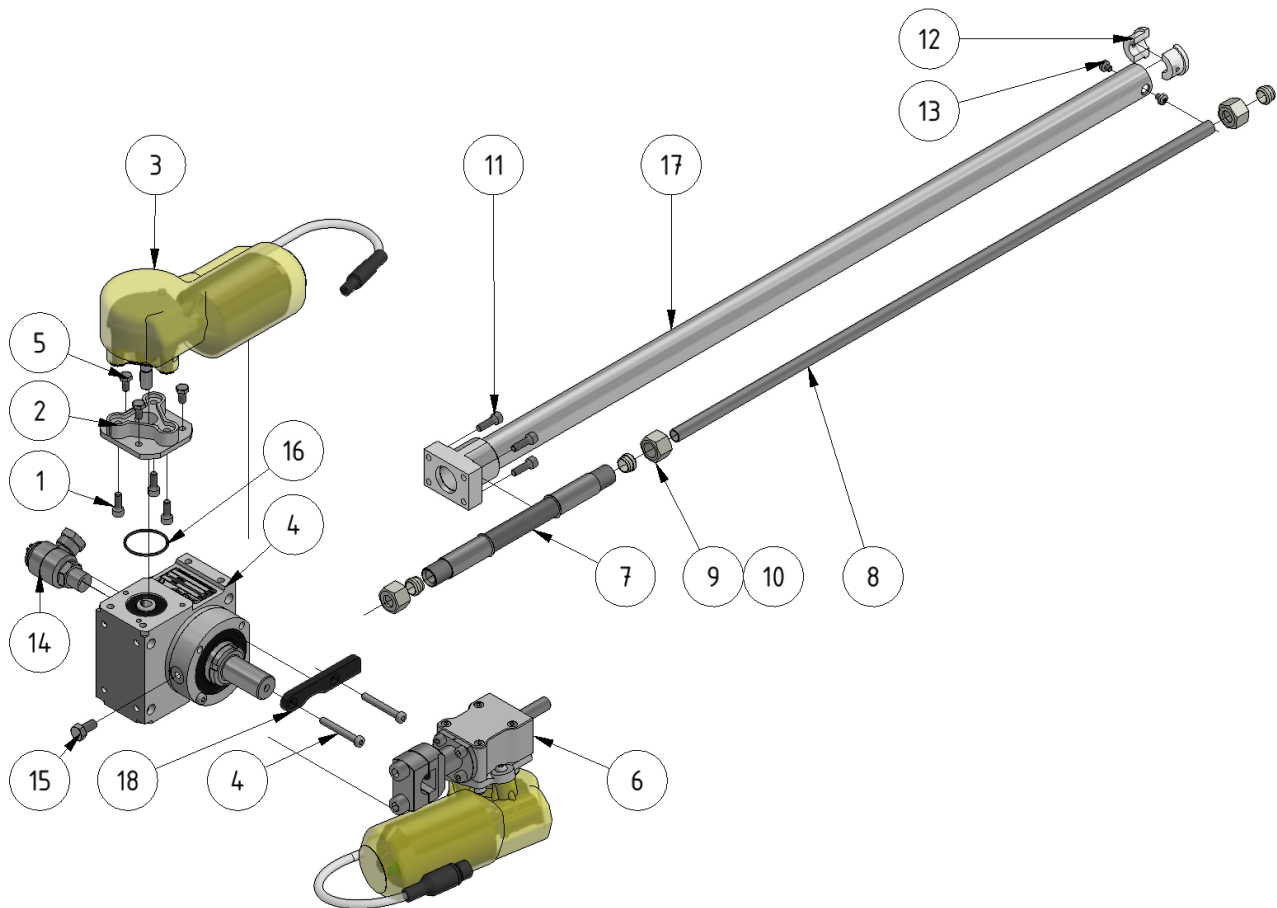

# Arm assembly

Part number: 1109710

Part of [Telescope assembly](#)

ITEM	DESCRIPTION	PART NUMBER	QTY
1	Insex M6 x 16	941100-1	3
2	Motor-plate, FL35	709718	1
3	Motor 70 rpm, gen. 2	 909240	1
4	Gearbox, arm	93187651	1
5	Screw M6 x 12	941008	3
6	Rotary nozzle gear Gen2	909242	1
7	Hose, nozzle gear	961029RF	1
8	Pipe	969701	1
9	Nut 12L Stainless	961031RF	3
10	Sealing 12-LS Stainless	961032RF	3
11	Screw M6 x 20 insex	949015	4
12	Pipe holder	1409703	2
13	Screw M5 x 6	949002	2
14	Swivel with angle	 961003V	1

ITEM	DESCRIPTION	PART NUMBER	QTY
15	M8 x 16	941101	1
16	O-ring 2.0 x 35 NBR 70	961115	1
17	Arm	109714	1
18	Cable guide	1409237	1

From:  
<https://wiki.envirologic.se/> - **Envirologic Support Wiki**

Permanent link:  
<https://wiki.envirologic.se/doku.php/service:spl:1109710-2?rev=1616481511>