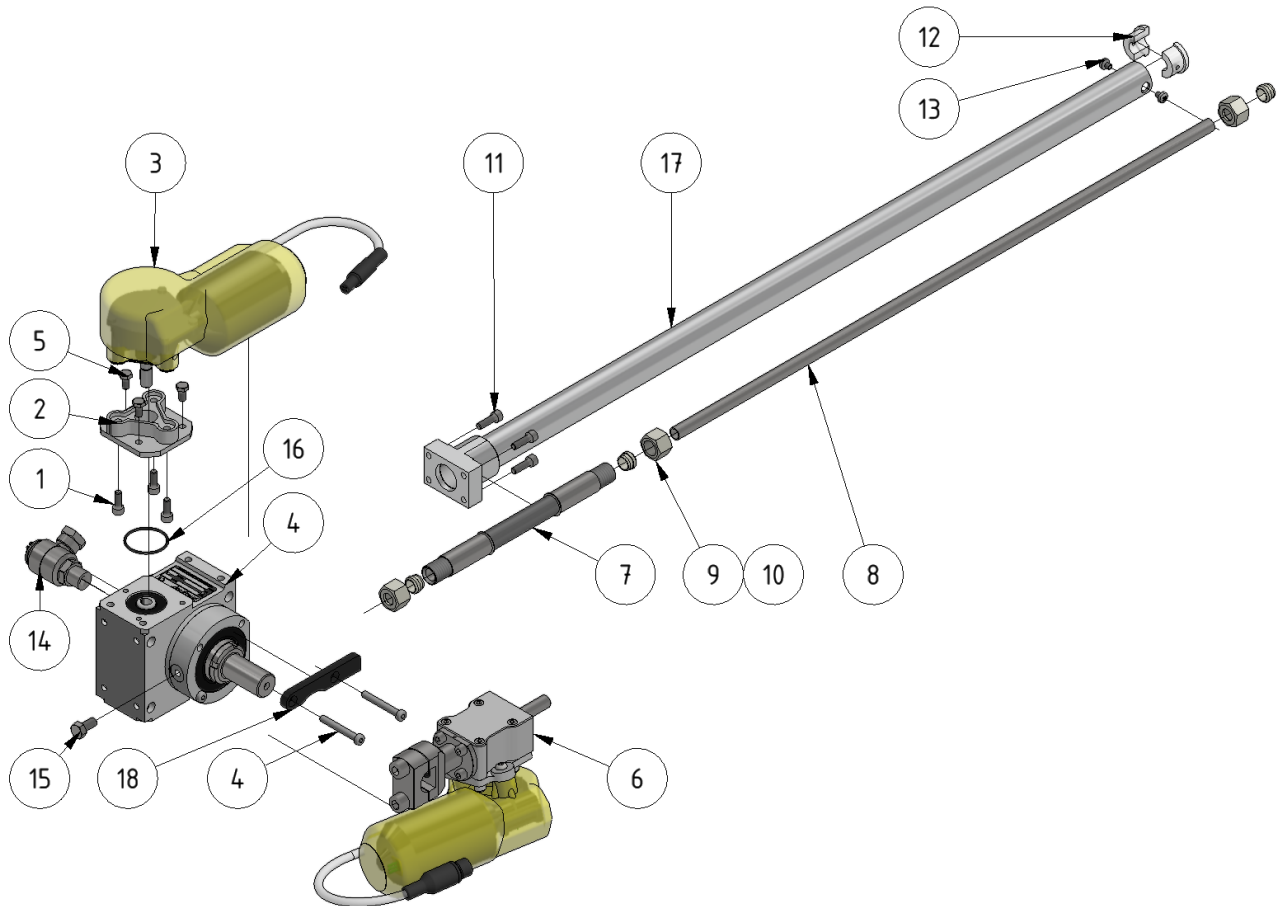

Arm assembly

Part number: 1109710

Part of [Telescope assembly](#)

ITEM	DESCRIPTION	PART NUMBER	QTY
1	Insex M6 x 16	941100-1	3
2	Motor-plate, FL35	709718	1
3	Motor 70 rpm, gen. 2	 909240	1
4	Gearbox, arm	93187651	1
5	Screw M6 x 12	941008	3
6	Rotary nozzle gear Gen2	909242	1
7	Hose, nozzle gear	961029RF	1
8	Pipe	969701	1
9	Nut 12L Stainless	961031RF	3
10	Sealing 12-LS Stainless	961032RF	3
11	Screw M6 x 20 insex	949015	4
12	Pipe holder	1409703	2
13	Screw M5 x 6	949002	2
14	Swivel with angle	 961003V	1

ITEM	DESCRIPTION	PART NUMBER	QTY
15	M8 x 16	941101	1
16	O-ring 2.0 x 35 NBR 70	961115	1
17	Aluminum tube	SS 1109714	1
18	Cable guide	1409237	1

From:
<https://wiki.envirologic.se/> - **Envirologic Support Wiki**