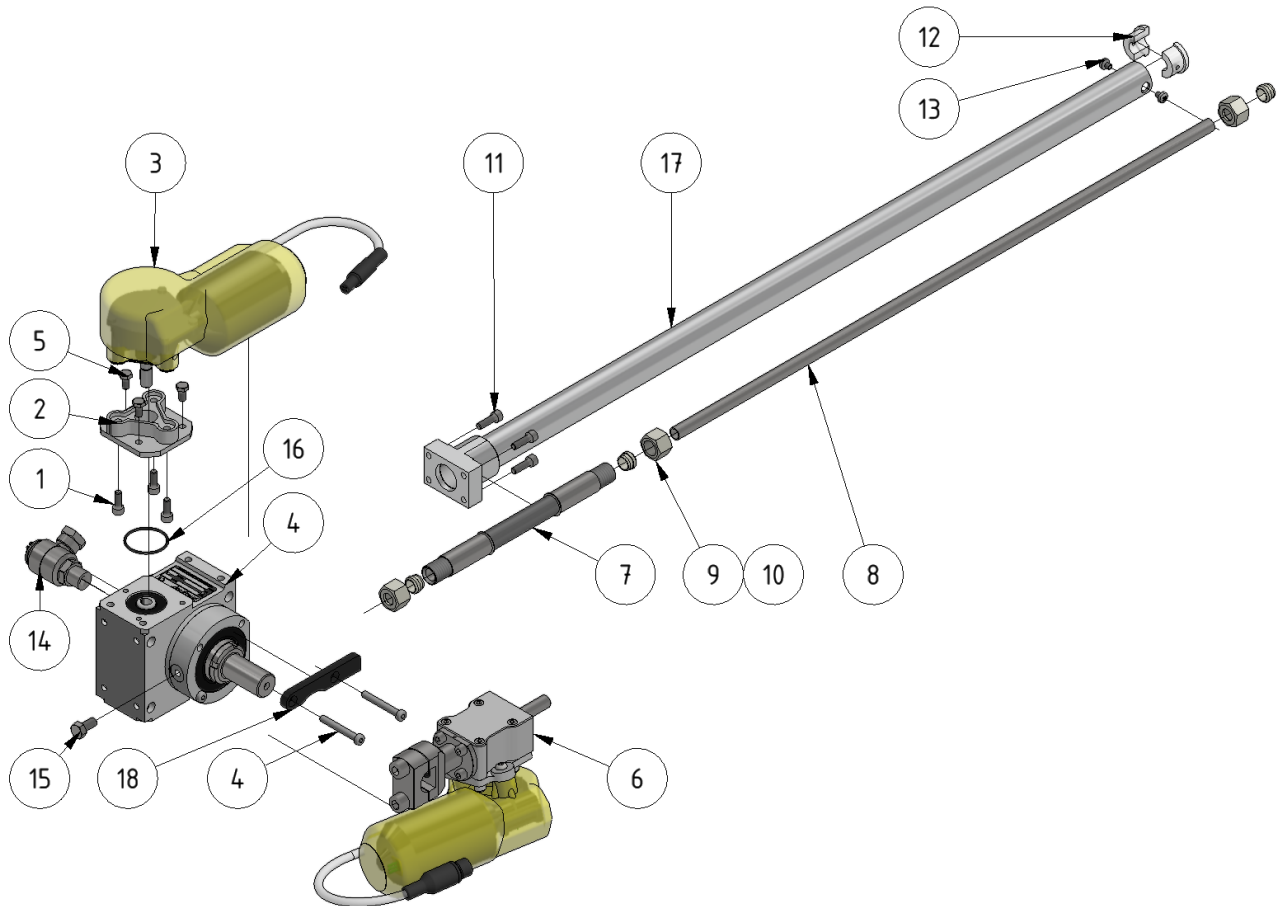

Arm assembly

Part number: 1109710

Part of [Telescope assembly](#)

ITEM	DESCRIPTION	PART NUMBER	QTY
1	Insex M6 x 16	941100-1	3
2	Motor-plate, FL35	709718	1
3	Motor 70 rpm, gen. 2	 909240	1
4	Gearbox, arm	93187651	1
5	Screw M6 x 12	941008	3
6	Rotary nozzle gear Gen2	909242	1
7	Hose, nozzle gear	961029RF	1
8	Pipe	969701	1
9	Nut 12L Stainless	961031RF	3
10	Sealing 12-LS Stainless	961032RF	3
11	Screw M6 x 20 insex	949015	4
12	Pipe holder	1409703	2
13	Screw M5 x 6	949002	2
14	Swivel with angle	 961003V	1

ITEM	DESCRIPTION	PART NUMBER	QTY
15	M8 x 16	941101	1
16	O-ring 2.0 x 35	961115	1
17	Aluminum tube	SS 1109714	1
18	Cable guide	1409237	1

From:
<https://wiki.envirologic.se/> - **Envirologic Support Wiki**