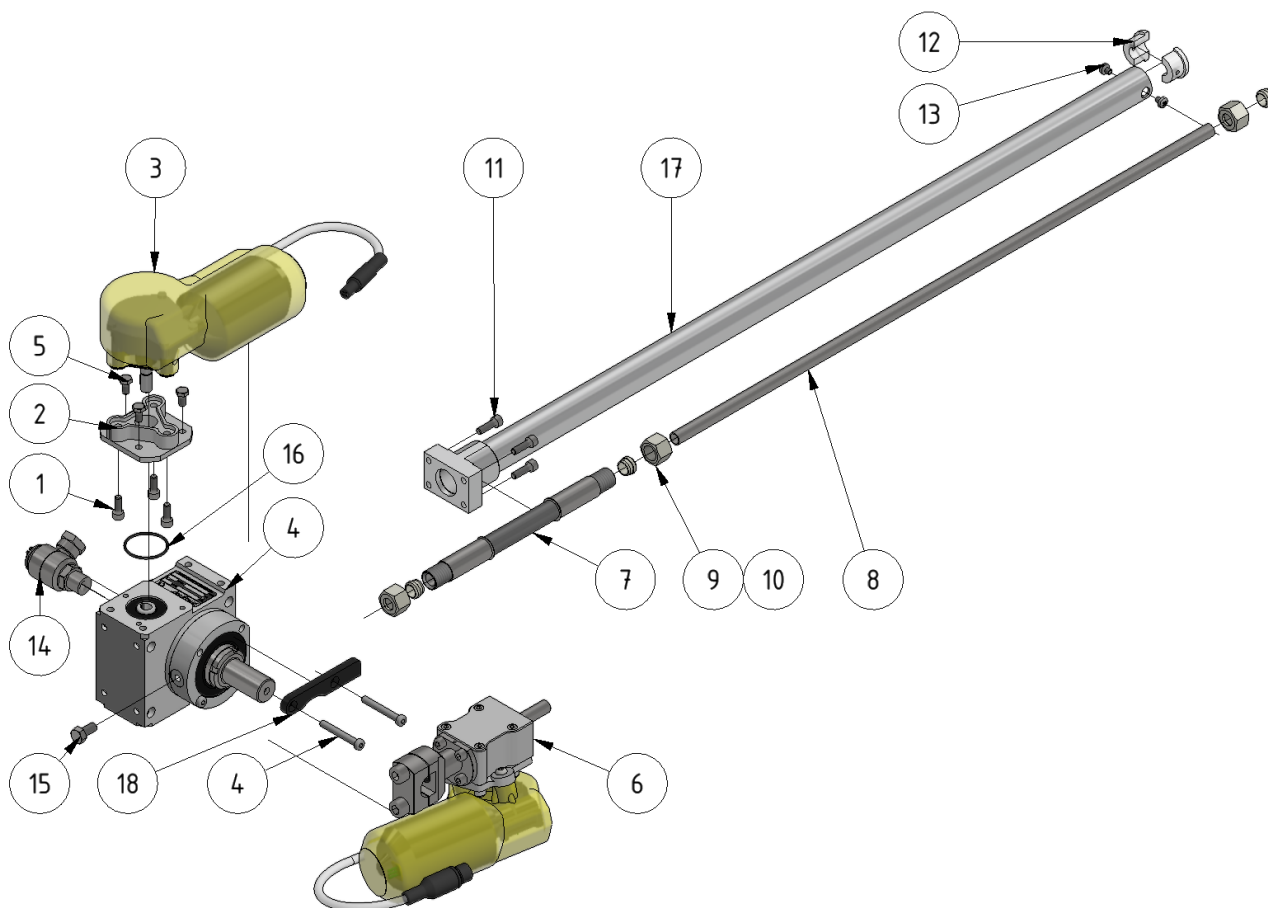

Arm assembly

Part number: 1109710

Part of [Telescope assembly](#)

ITEM	DESCRIPTION	PART NUMBER	QTY
1	Insex M6 x 16	941100-1	3
2	Motor-plate, FL35	709718	1
3	Motor 70 rpm, gen. 2	909240	1
4	Gearbox, arm	93187651	1
5	Screw M6 x 12	941008	3
6	Rotary nozzle gear Gen2	909242	1
7	Hose, nozzle gear	961029RF	1
8	Pipe	969701	1
9	Nut 12L Stainless	961031RF	3
10	Sealing 12-LS Stainless	961032RF	3
11	Screw M6 x 20 insex	949015	4
12	Pipe holder	1409703	2
13	Screw M5 x 6	949002	2
14	Swivel with angle	961003V	1

ITEM	DESCRIPTION	PART NUMBER	QTY
15	M8 x 16	941101	1
16	O-ring 2.0 x 35	961115	1
17	Aluminum tube	SS 1109714	1
18	Cable guide	1409237	1

From:
<https://wiki.envirologic.se/> - **Envirologic Support Wiki**