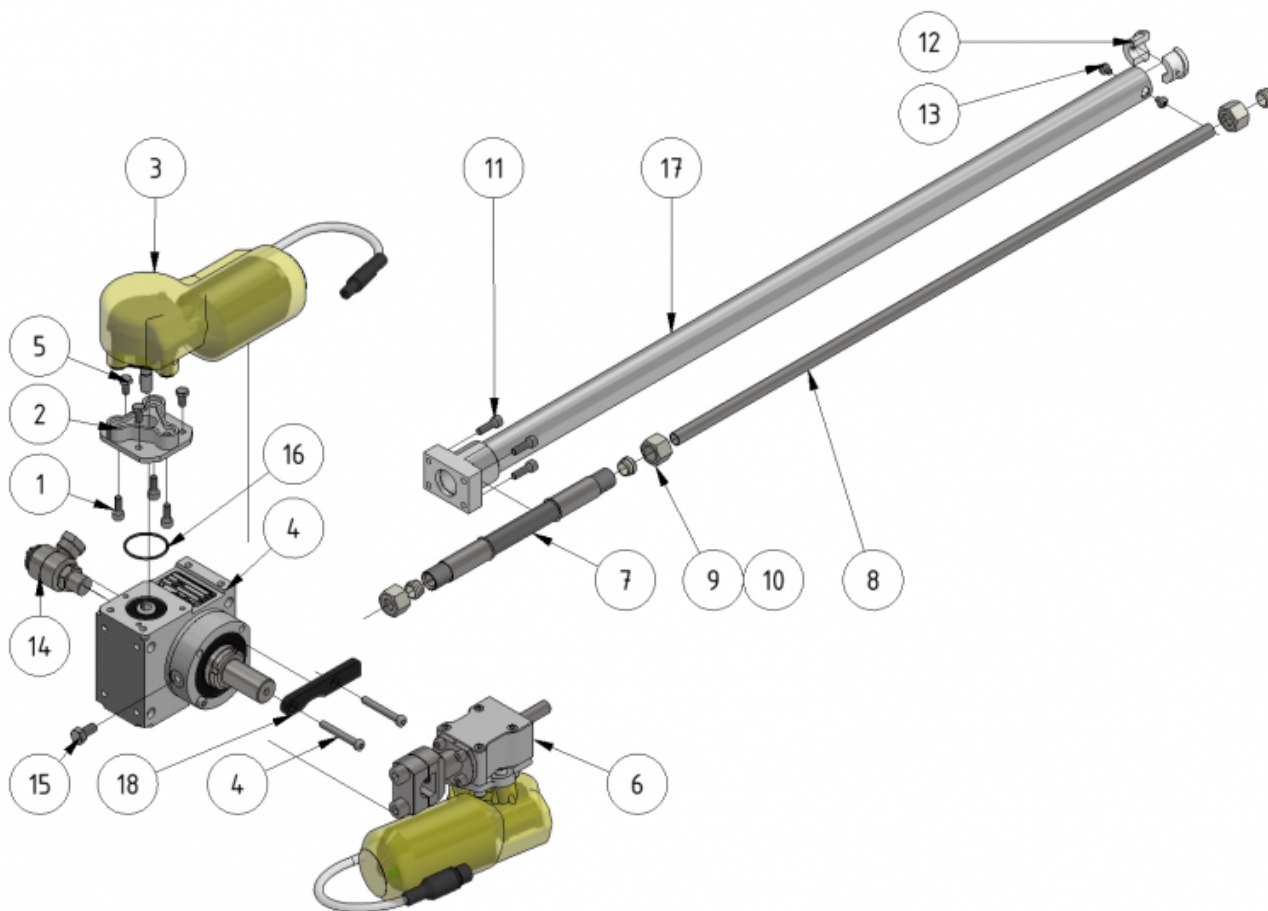

Arm assembly

Part number: 1109710

Part of [Telescope assembly](#)

ITEM	DESCRIPTION	PART NUMBER	QTY
1	Insex M6 x 16	941100-1	3
2	Motor-plate, FL35	709718	1
3	Motor 70 rpm, gen. 2	 909240	1
4	Gearbox, arm	93187651	1
5	Screw M6 x 12	941008	3
6	Rotary nozzle gear Gen2	909242	1
7	Hose, nozzle gear	961029RF	1
8	Pipe	969701	1
9	Nut 12L Stainless	961031RF	3
10	Sealing 12-LS Stainless	961032RF	3
11	Screw M6 x 20 insex	949015	4
12	Pipe holder	1409703	2
13	Screw M5 x 6	949002	2
14	Swivel with angle	 961003V	1

ITEM	DESCRIPTION	PART NUMBER	QTY
15	M8 x 16	941101	1
16	O-ring 2.0 x 35	961115	1
17	Aluminum tube	SS 1109714	1
18	Cable guide	1409237	1

From:

<https://wiki.envirologic.se/> - **Envirologic Support Wiki**