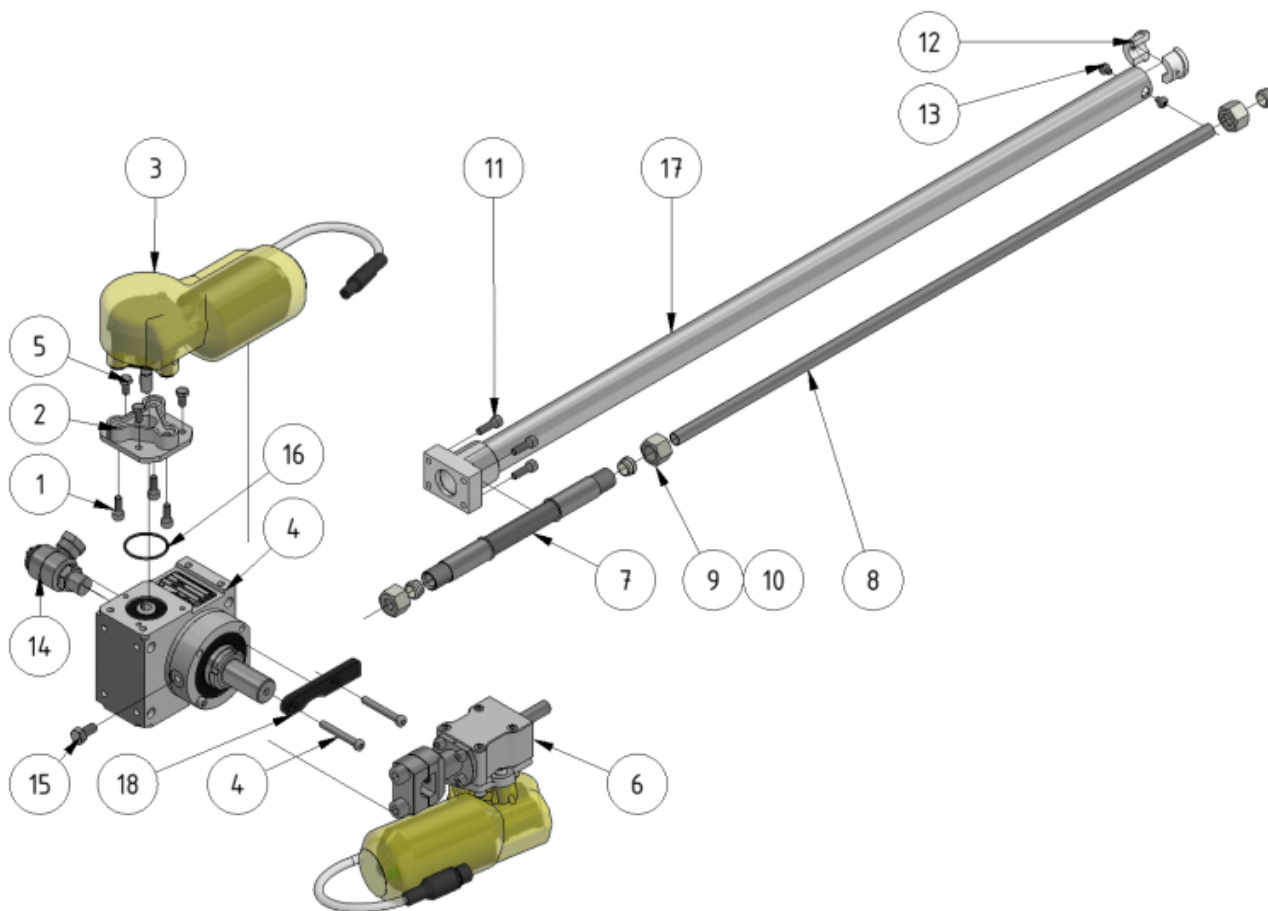

Arm assembly

Part number: 1109710

Part of [Telescope assembly](#)

ITEM	DESCRIPTION	PART NUMBER	QTY
1	Insex M6 x 16	941100-1	3
2	Motor-plate, FL35	709718	1
3	Motor 70 rpm	 909245	1
4	Gearbox, arm	93187651	1
5	Screw M6 x 12	941008	3
6	Rotary nozzle gear Gen2	909242	1
7	Hose, nozzle gear	961029RF	1
8	Pipe	969701	1
9	Nut 12L Stainless	961031RF	3
10	Sealing 12-LS Stainless	961032RF	3
11	Screw M6 x 20 insex	949015	4
12	Pipe holder	1409703	2
13	Screw M5 x 6	949002	2
14	Swivel with angle	 961003V	1

ITEM	DESCRIPTION	PART NUMBER	QTY
15	M8 x 16	941101	1
16	O-ring 2.0 x 35	961115	1
17	Aluminum tube	SS 1109714	1
18	Cable guide	1409237	1

From:

<https://wiki.envirologic.se/> - **Envirologic Support Wiki**