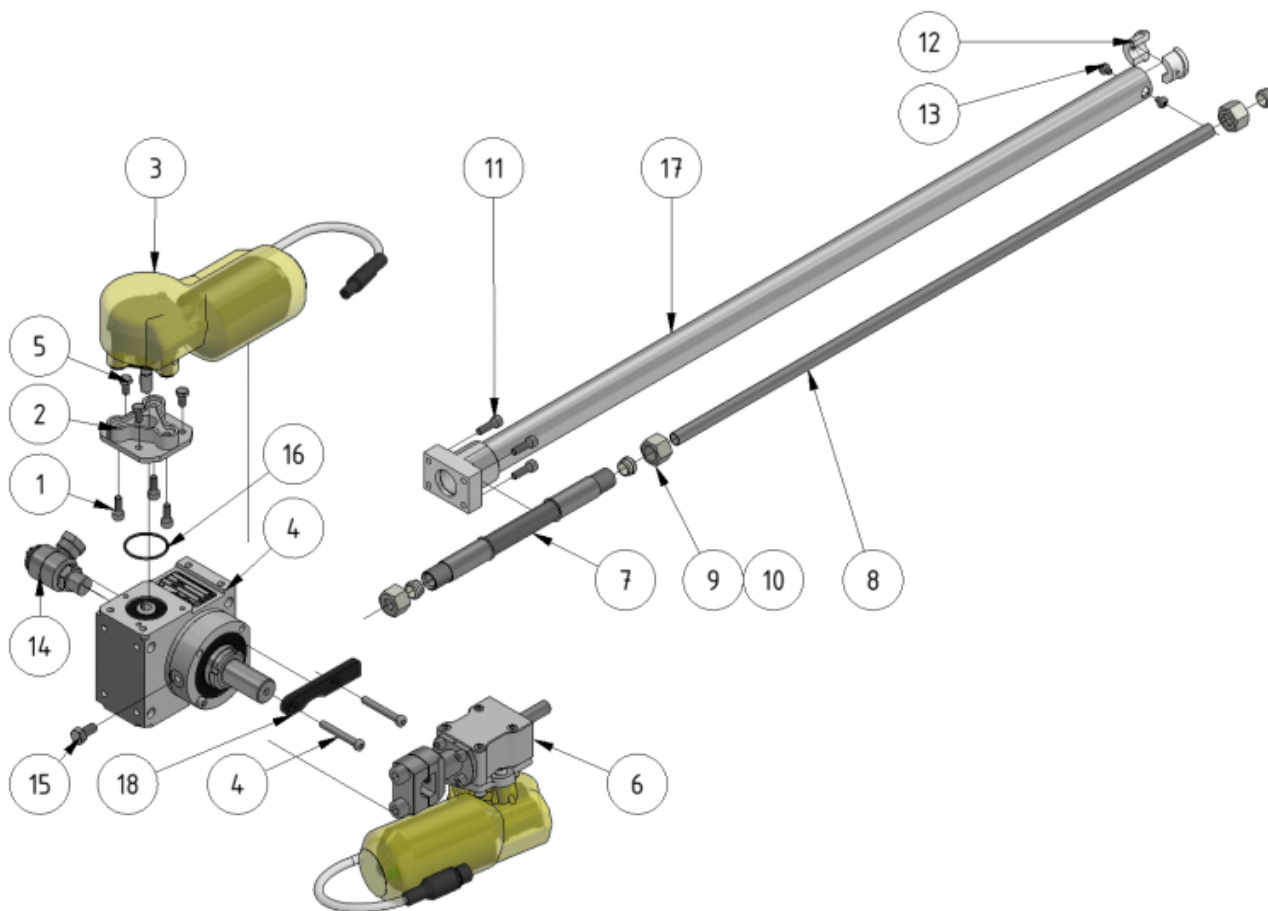

Arm assembly

Part number: 1109710

Part of [Telescope assembly](#)

ITEM	DESCRIPTION	PART NUMBER	QTY
1	Insex M6 x 16	941100-1	3
2	Motor-plate, FL35	709718	1
3	Motor 70 rpm	 909245	1
4	Gearbox, arm	93187651	1
5	Screw M6 x 12	941008	3
6	Rotary nozzle gear Gen2	909242	1
7	Hose, nozzle gear	961029RF	1
8	Pipe	969701	1
9	Nut 12L Stainless	961031RF	3
10	Sealing 12-LS Stainless	961032RF	3
11	Screw M6 x 20 insex	949015	4
12	Pipe holder	1409703	2
13	Screw M5 x 6	949002	2
14	Swivel with angle	 961003V	1

ITEM	DESCRIPTION	PART NUMBER	QTY
15	M8 x 16	941101	1
16	O-ring 2.0 x 35	961115	1
17	Aluminum tube	SS 1109714	1
18	Cable guide	1409237	1

From:
<https://wiki.envirologic.se/> - **Envirologic Support Wiki**