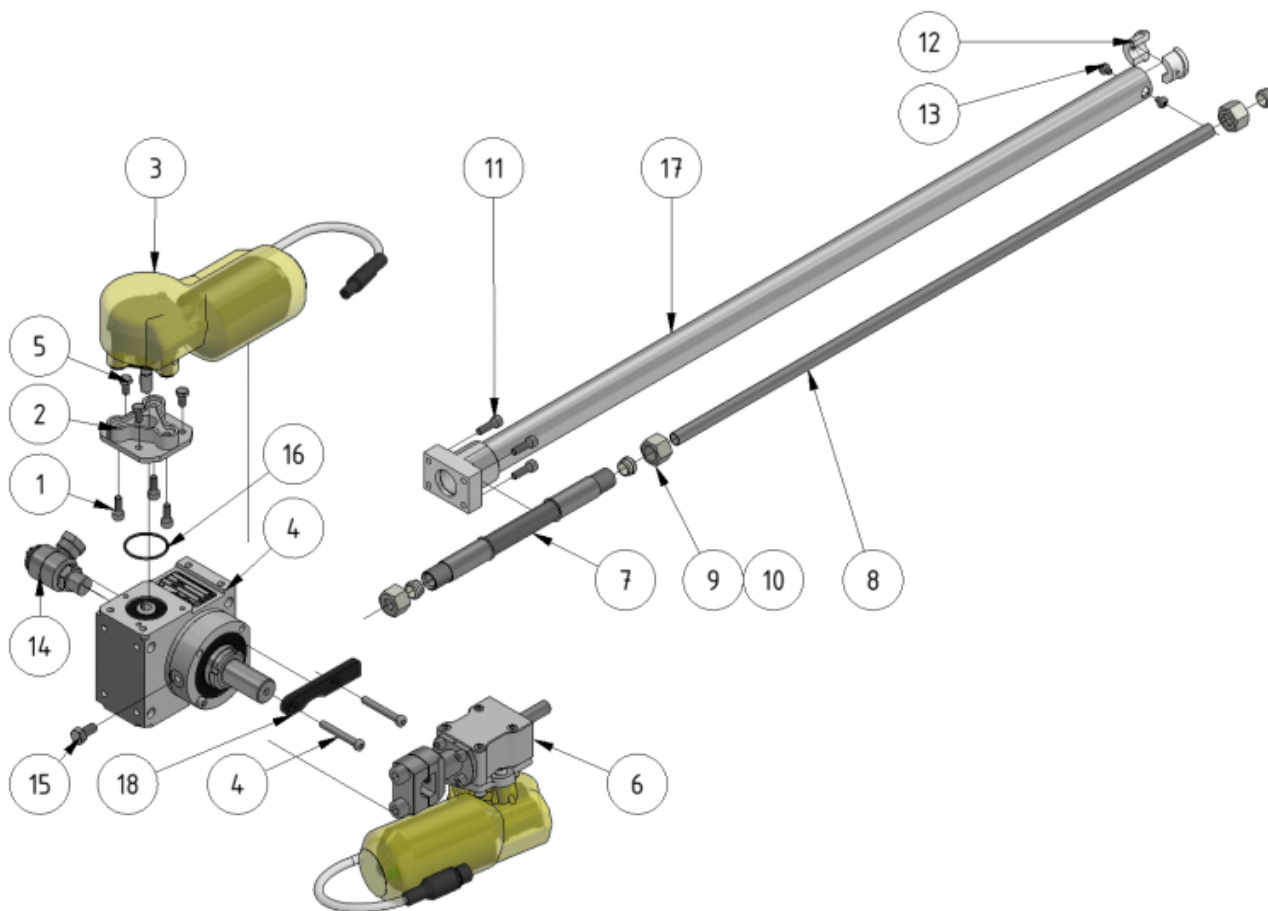

Arm assembly

Part number: 1109710

Part of [Telescope assembly](#)

ITEM	DESCRIPTION	PART NUMBER	QTY
1	Insex M6 x 16	941100-1	3
2	Motor-plate, FL35	709718	1
3	Motor 70 rpm	 909245	1
4	Gearbox, arm	93187651	1
5	Screw M6 x 12	941008	3
6	Rotary nozzle gear	909247	1
7	Hose, nozzle gear	961029RF	1
8	Pipe	969701	1
9	Nut 12L Stainless	961031RF	3
10	Sealing 12-LS Stainless	961032RF	3
11	Screw M6 x 20 insex	949015	4
12	Pipe holder	1409703	2
13	Screw M5 x 6	949002	2
14	Swivel with angle	 961003V	1

ITEM	DESCRIPTION	PART NUMBER	QTY
15	M8 x 16	941101	1
16	O-ring 2.0 x 35	961115	1
17	Aluminum tube	SS 1109714	1
18	Cable guide	1409237	1

From:

<https://wiki.envirologic.se/> - **Envirologic Support Wiki**