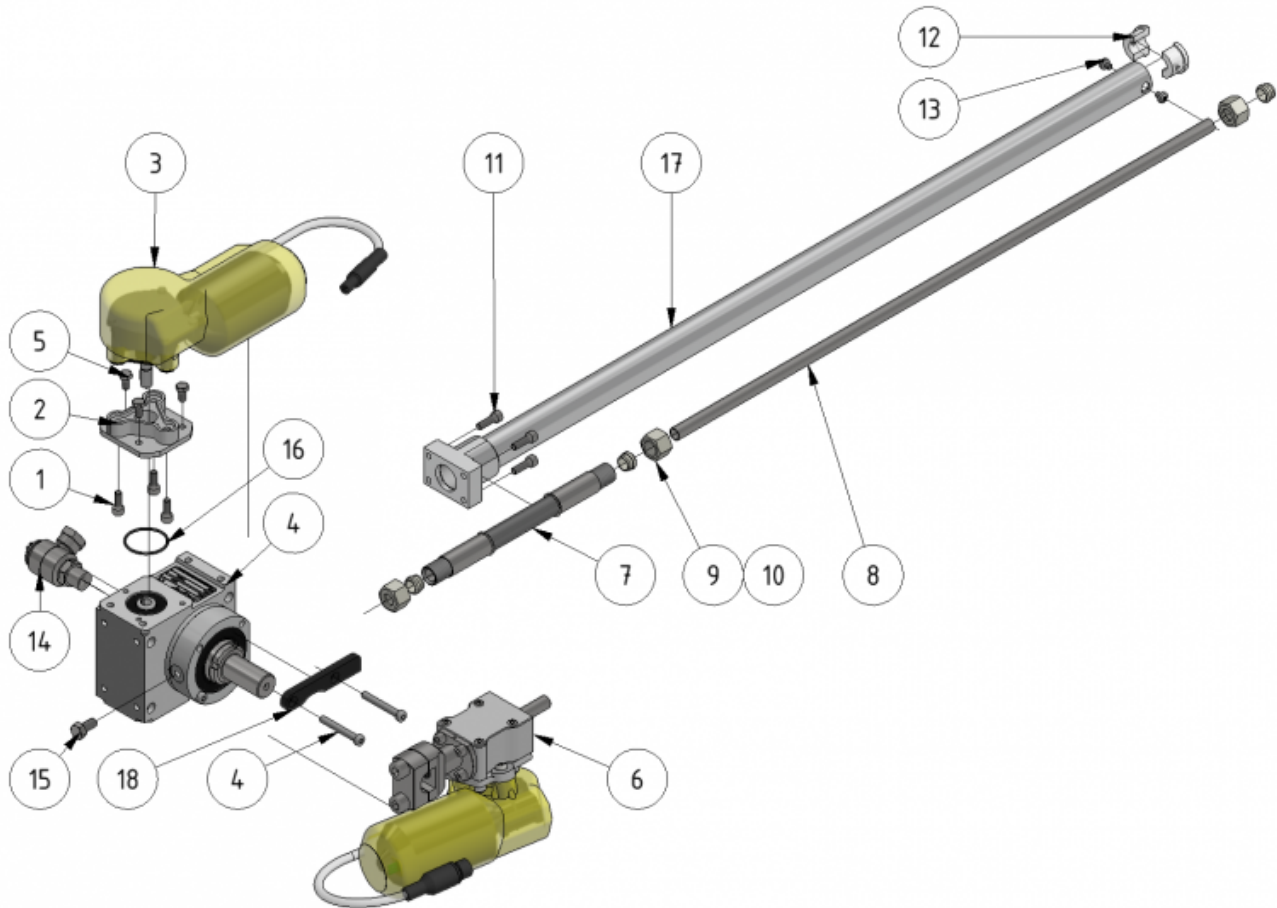

Arm assembly

Part number: 1109710

Part of [Telescope assembly](#)

ITEM	DESCRIPTION	PART NUMBER	QTY
1	Insex M6 x 16	941100-1	3
2	Motor-plate, FL35	709718	1
3	Motor 70 rpm	 909245	1
4	Gearbox, arm	93187651	1
5	Screw M6 x 12	941008	3
6	Rotary nozzle gear	909247	1
7	Hose, nozzle gear	961029RF	1
8	Pipe	969701	1
9	Nut 12L Stainless	961031RF	3
10	Sealing 12-LS Stainless	961032RF	3
11	Screw M6 x 20 insex	949015	4
12	Pipe holder	1409703	2
13	Screw M5 x 6	949002	2
14	Swivel with angle	 961003V	1

ITEM	DESCRIPTION	PART NUMBER	QTY
15	M8 x 16	941101	1
16	O-ring 2.0 x 35	961115	1
17	Aluminum tube	SS 1109714	1
18	Cable guide	1409237	1

From:

<https://wiki.envirologic.se/> - **Envirologic Support Wiki**