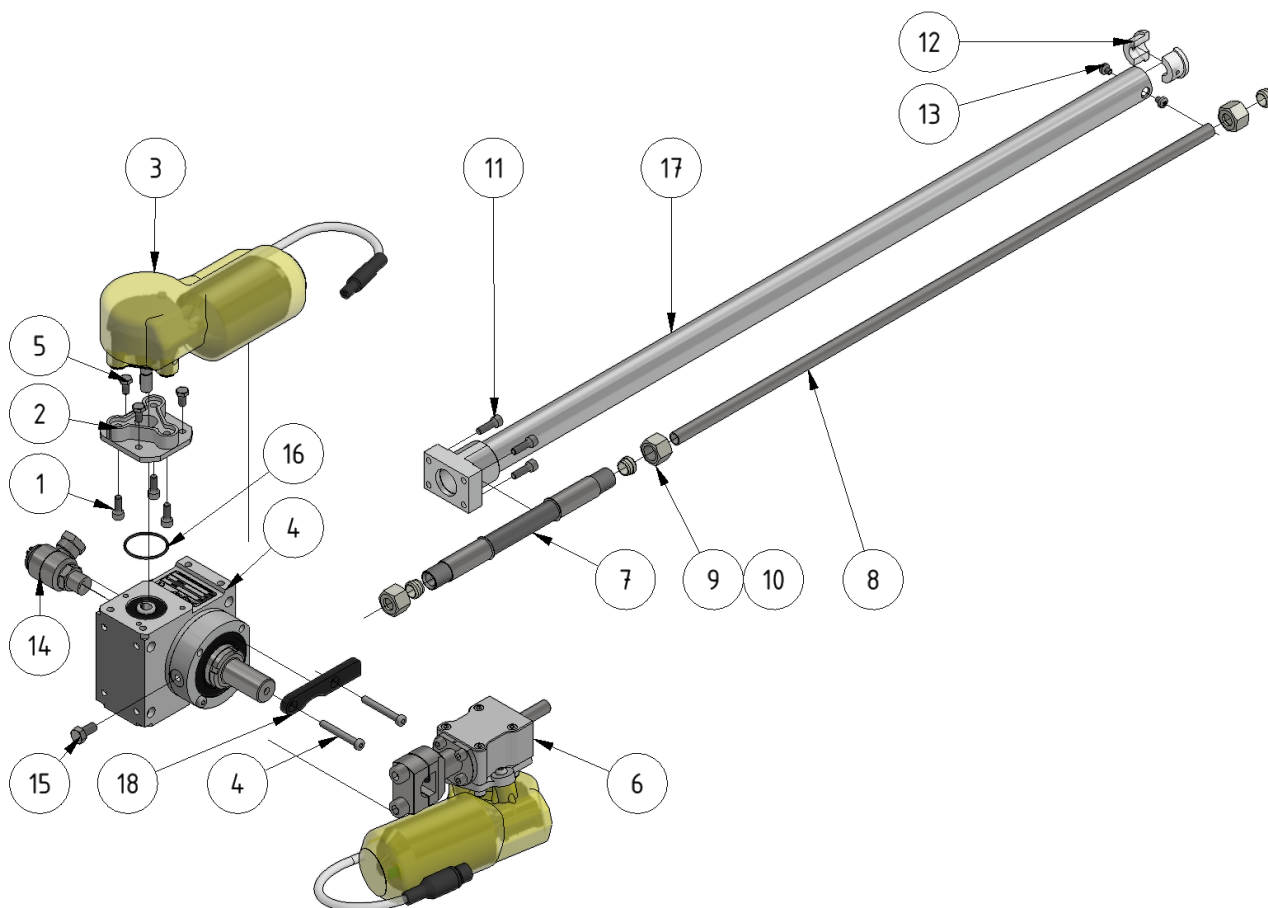

# Arm assembly

Part number: 1109710

Part of [Telescope assembly](#)

ITEM	DESCRIPTION	PART NUMBER	QTY
1	Insex M6 x 16	941100-1	3
2	Motor-plate, FL35	709718	1
3	Motor 70 rpm	 909245	1
4	Gearbox, arm	93187651	1
5	Screw M6 x 12	941008	3
6	Rotary nozzle gear	909247	1
7	Hose, nozzle gear	961029RF	1
8	Pipe	969701	1
9	Nut 12L Stainless	961031RF	3
10	Sealing 12-LS Stainless	961032RF	3
11	Screw M6 x 20 insex	949015	4
12	Pipe holder	1409703	2
13	Screw M5 x 6	949002	2
14	Swivel with angle	 961003V	1

ITEM	DESCRIPTION	PART NUMBER	QTY
15	M8 x 16	941101	1
16	O-ring 2.0 x 35	961115	1
17	Aluminum tube	SS 1109714	1
18	Cable guide	1409237	1

From:

<https://wiki.envirologic.se/> - **Envirologic Support Wiki**