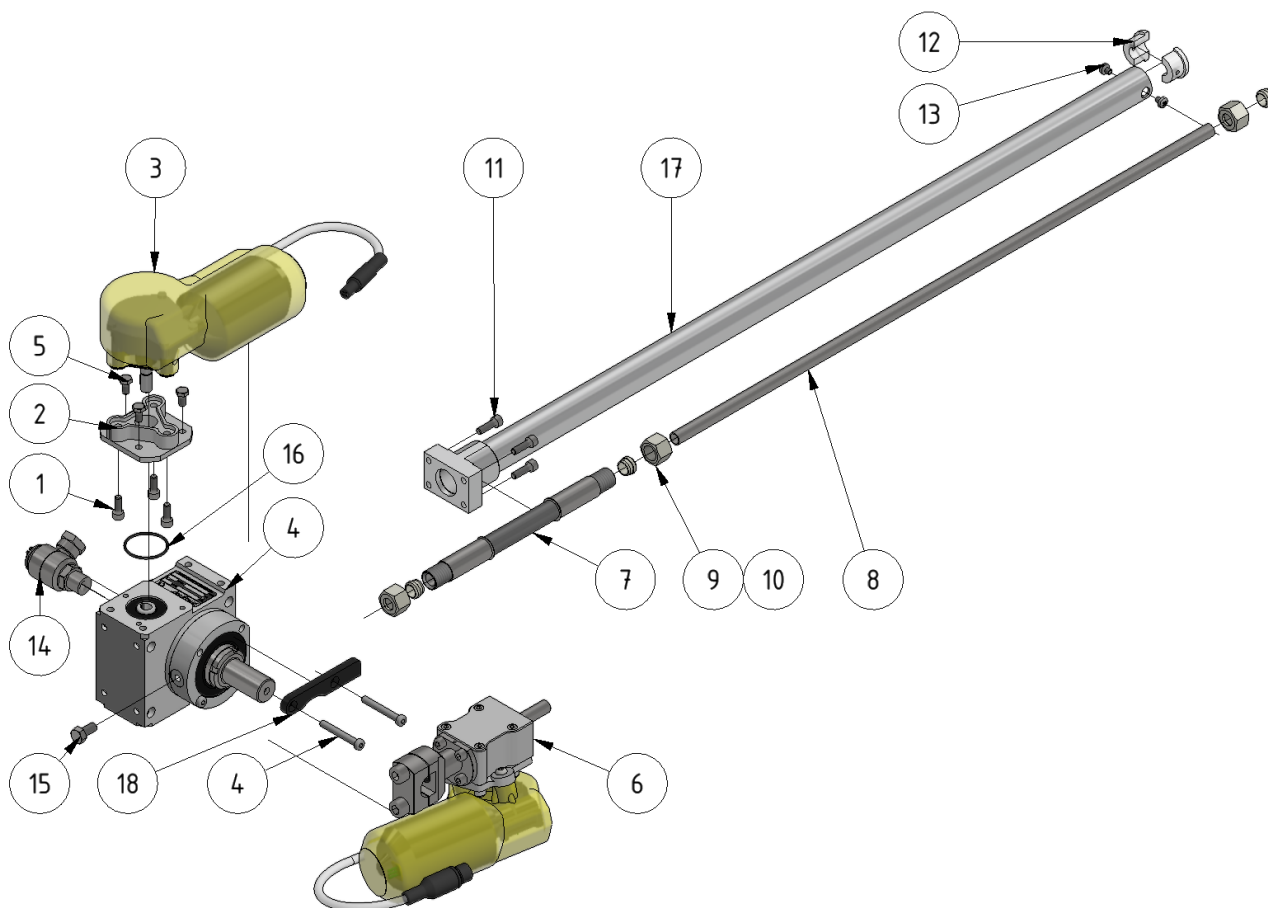

Arm assembly

Part number: 1109710

Part of [Telescope assembly](#)

ITEM	DESCRIPTION	PART NUMBER	QTY
1	Insex M6 x 16	941100-1	3
2	Motor-plate, FL35	709718	1
3	Motor 70 rpm	909245	1
4	Gearbox, arm	93187651	1
5	Screw M6 x 12	941008	3
6	Rotary nozzle gear	909247	1
7	Hose, nozzle gear	961029RF	1
8	Pipe	969701	1
9	Nut 12L Stainless	961031RF	3
10	Sealing 12-LS Stainless	961032RF	3
11	Screw M6 x 20 insex	949015	4
12	Pipe holder	1409703	2
13	Screw M5 x 6	949002	2
14	Swivel with angle	961003V	1

ITEM	DESCRIPTION	PART NUMBER	QTY
15	M8 x 16	941101	1
16	O-ring 2.0 x 35	961115	1
17	Aluminum tube	SS 1109714	1
18	Cable guide	1409237	1

From:

<https://wiki.envirologic.se/> - **Envirologic Support Wiki**