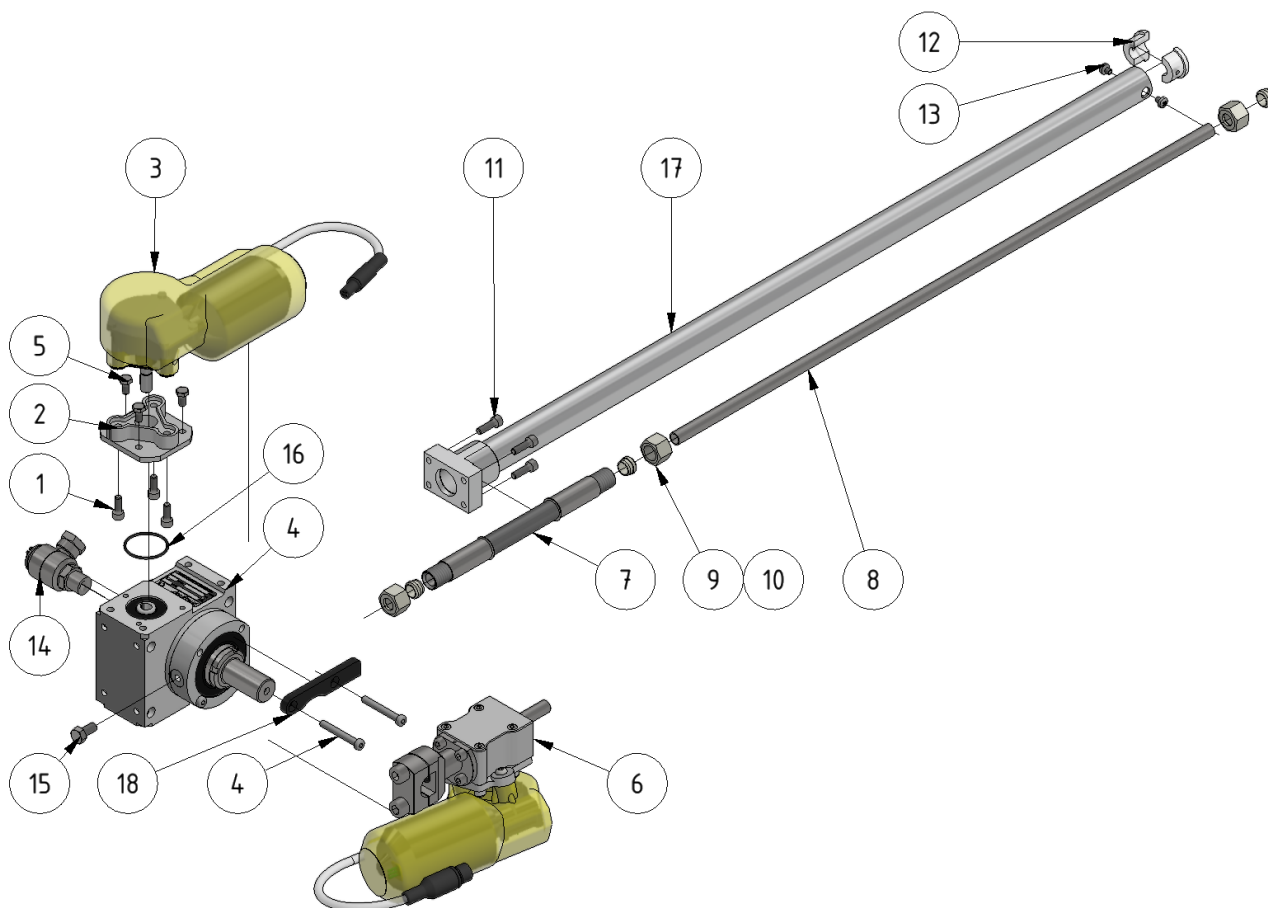

Arm assembly

Part number: 1109710

Part of [Telescope assembly](#)

ITEM	DESCRIPTION	PART NUMBER	QTY
1	Insex M6 x 16	941100-1	3
2	Motor-plate, FL35	709718	1
3	Motor 70 rpm	909245	1
4	Gearbox, arm	93187651	1
5	Screw M6 x 12	941008	3
6	Rotary nozzle gear	909247	1
7	Hose, nozzle gear	961029RF	1
8	Pipe	969701	1
9	Nut 12L Stainless	961031RF	3
10	Sealing 12-LS Stainless	961032RF	3
11	Screw M6 x 20 insex	949015	4
12	Pipe holder	1409703	2
13	Screw M5 x 6	949002	2
14	Swivel with angle	961003V	1

ITEM	DESCRIPTION	PART NUMBER	QTY
15	M8 x 16	941101	1
16	O-ring 2.0 x 35	961115	1
17	Aluminum tube	SS 1109714	1
18	Cable guide	1409237	1

From:
<https://wiki.envirologic.se/> - **Envirologic Support Wiki**