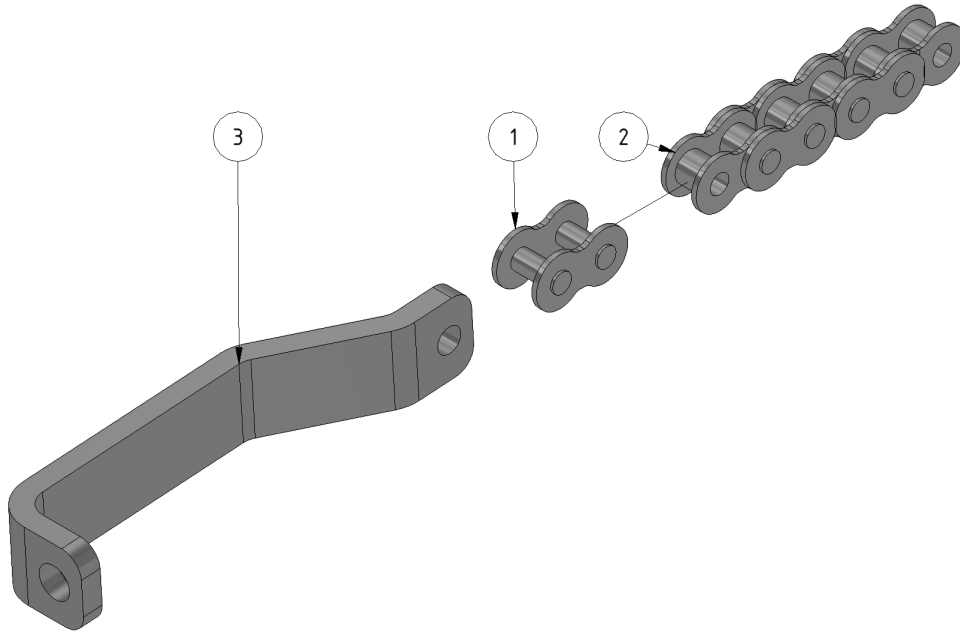

Chain rear

Part of [Telescope assembly](#)

ITEM	DESCRIPTION	PART NUMBER	QTY
1	Chain-lock 3/8	901104	1
2	Chain 3/8 121 links	1101120	1
3	Adjustment clamp	401052	1

From:
<https://wiki.envirologic.se/> - **Envirologic Support Wiki**