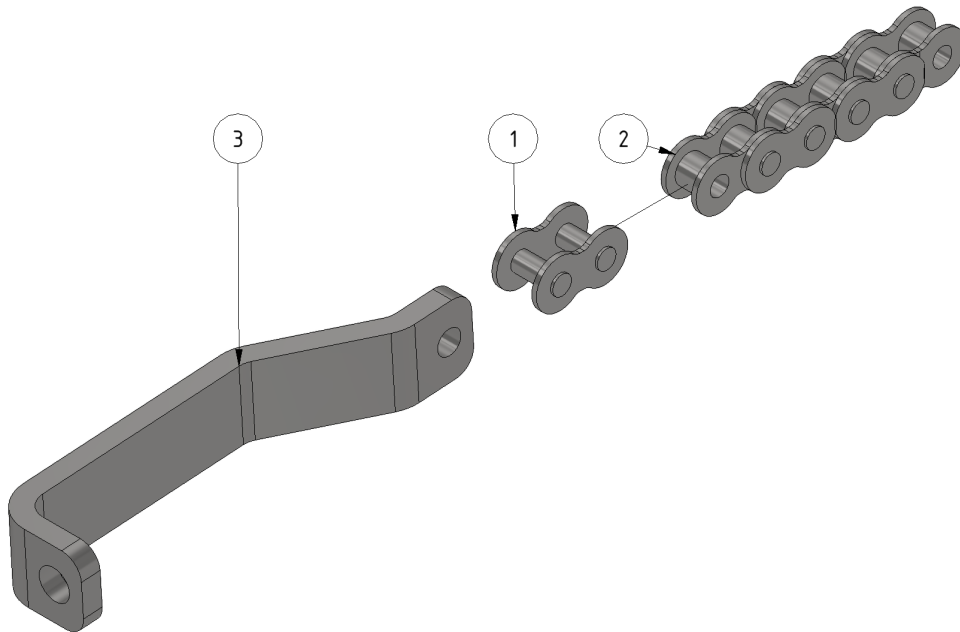

# Chain rear

Part of [Telescope assembly](#)

ITEM	DESCRIPTION	PART NUMBER	QTY
1	Chain-lock 3/8	901104	1
2	Chain 3/8 121 links	1101120	1
3	Adjustment clamp	401052	1

From: <https://wiki.envirologic.se/> - **Envirologic Support Wiki**