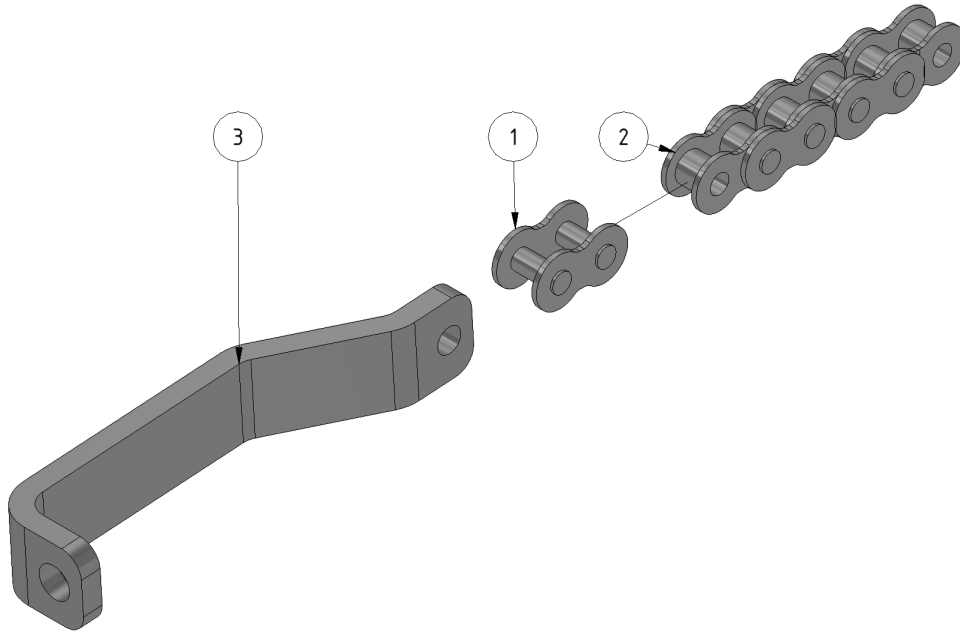

Chain rear

Part of [Telescope assembly](#)

ITEM	DESCRIPTION	PART NUMBER	QTY
1	Chain-lock 3/8	901104	1
2	Chain 3/8 121 links	1101120	1
3	Adjustment clamp	401052	1

From: <https://wiki.envirologic.se/> - **Envirologic Support Wiki**