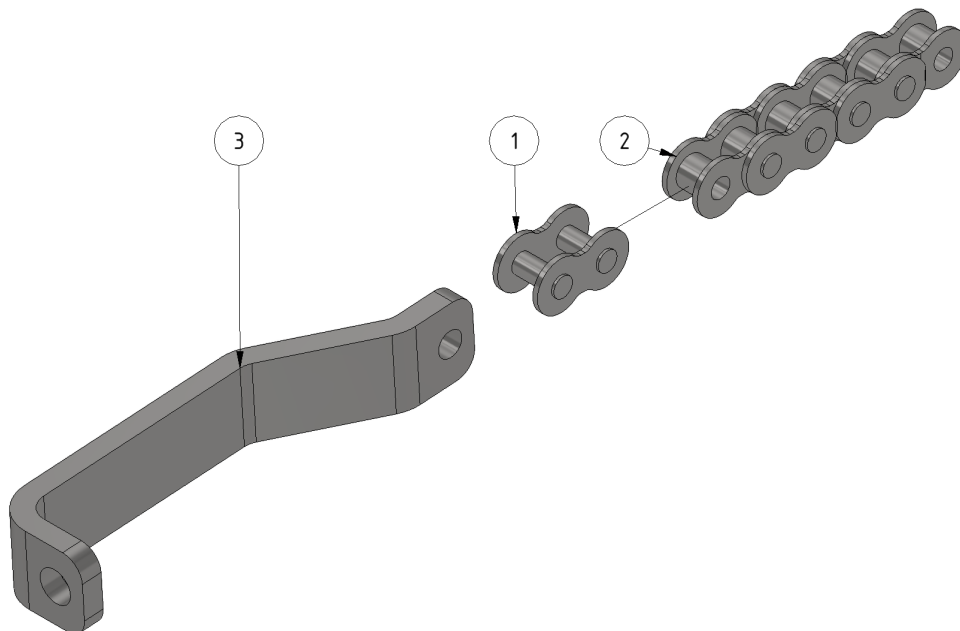

# Chain rear

Part of [Telescope assembly](#)

ITEM	DESCRIPTION	PART NUMBER	QTY
1	Chain lock 3/8	901104	1
2	Chain 3/8 121 links	1101120	1
3	Adjustment clamp	401052	1

From: <https://wiki.envirologic.se/> - **Envirologic Support Wiki**