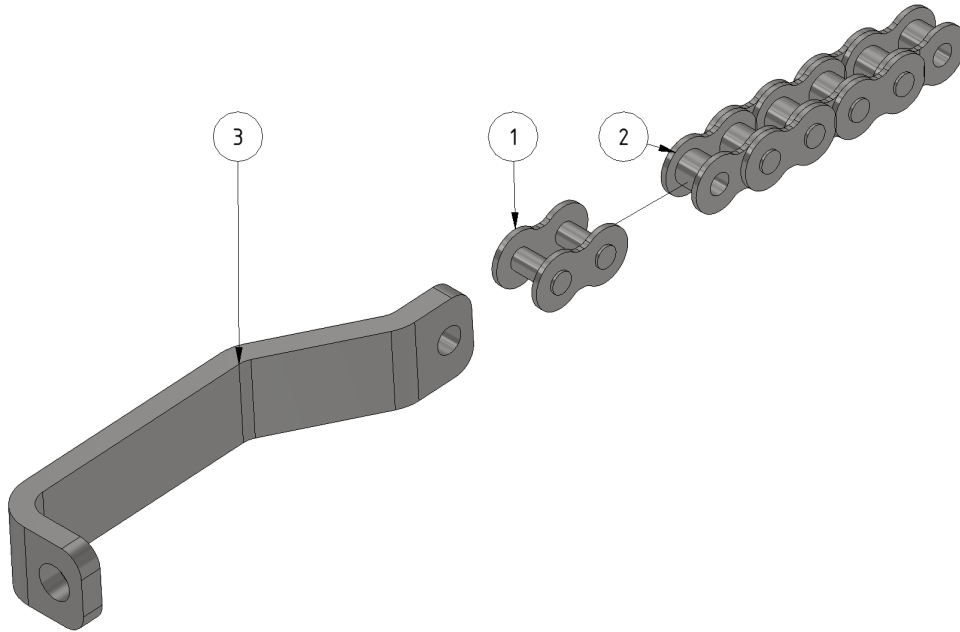

Chain rear

Part of [Telescope assembly](#)

ITEM	DESCRIPTION	PART NUMBER	QTY
1	Chain lock 3/8	901104	1
2	Chain 3/8 121 links	1101120	1
3	Adjustment clamp	401052	1

From:
<https://wiki.envirologic.se/> - **Envirologic Support Wiki**