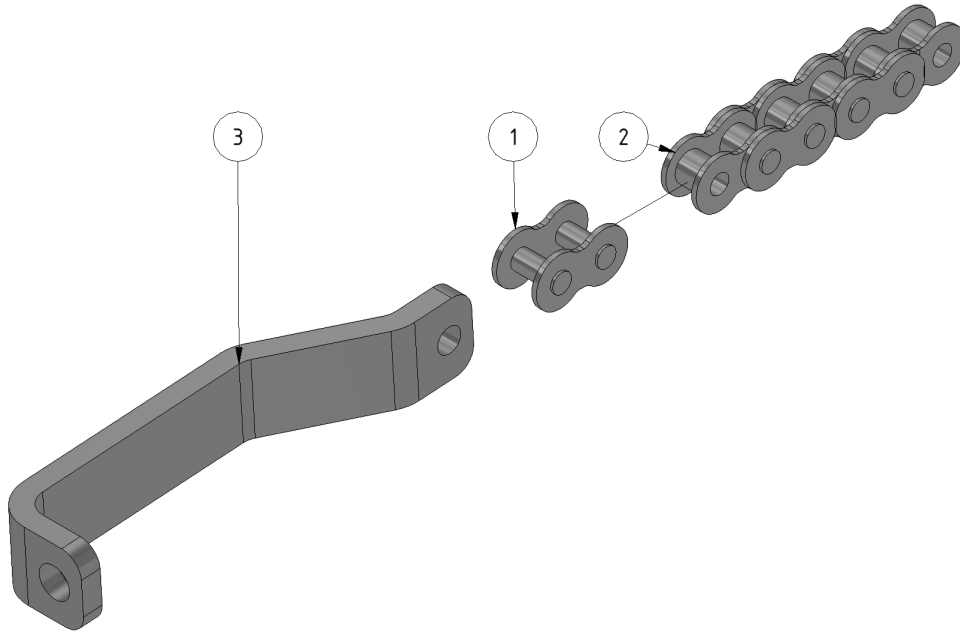

Chain 121

Part of [Telescope assembly](#)

ITEM	DESCRIPTION	PART NUMBER	QTY
1	Chain lock 3/8	901104	1
2	Chain 3/8 121 links	1101120	1
3	Adjustment clamp	401052	1

From:
<https://wiki.envirologic.se/> - **Envirologic Support Wiki**