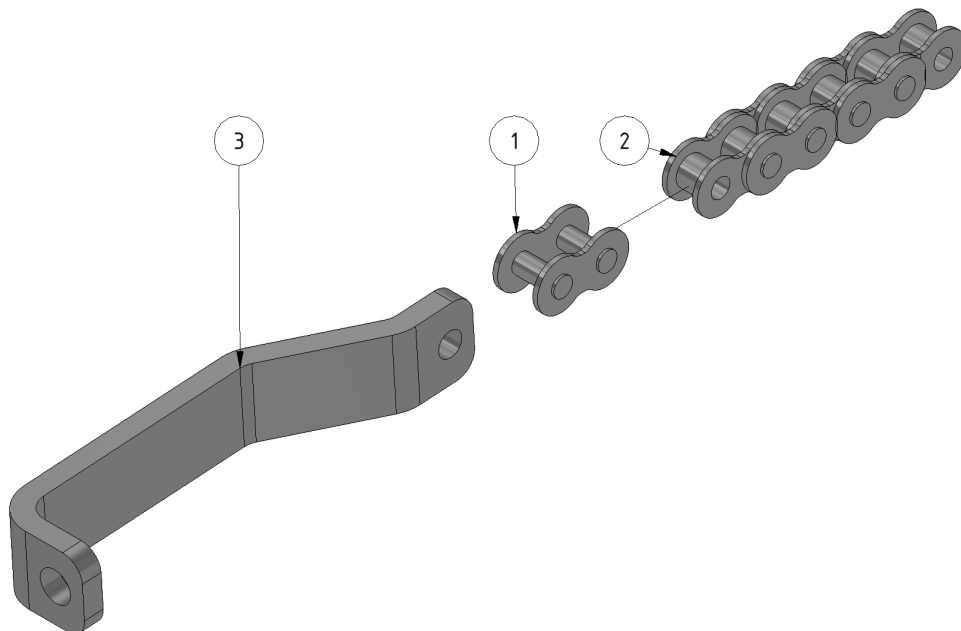

# Chain 121

Part of [Telescope assembly](#)

ITEM	DESCRIPTION	PART NUMBER	QTY
1	Chain lock 3/8	901104	1
2	Chain 3/8 121 links	1101120	1
3	Adjustment clamp	401052	1

From: <https://wiki.envirologic.se/> - **Envirologic Support Wiki**