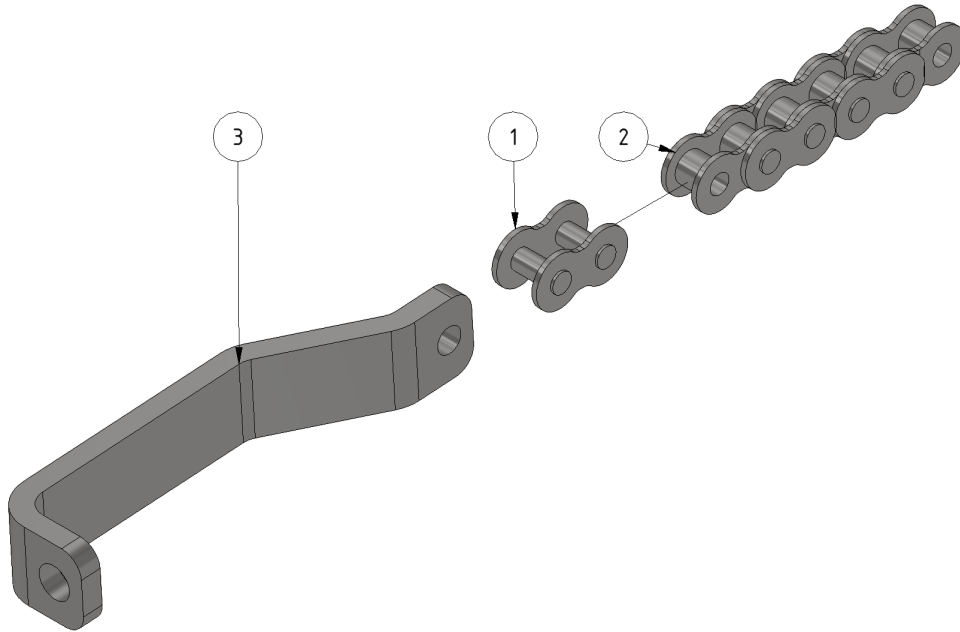

# Chain 121

Part of [Telescope assembly](#)

ITEM	DESCRIPTION	PART NUMBER	QTY
1	Chain lock 3/8	901104	1
2	Chain 3/8 121 links	1101120	1
3	Adjustment clamp	401052	1

From:  
<https://wiki.envirologic.se/> - **Envirologic Support Wiki**