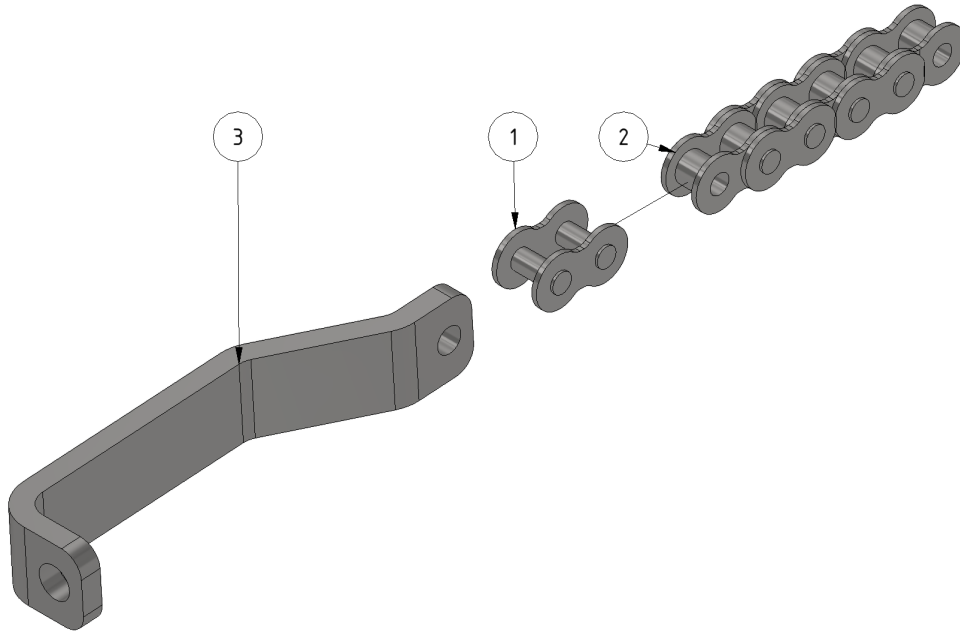

Chain 121

Part number: 1109721

Part of [Telescope assembly](#)

ITEM	DESCRIPTION	PART NUMBER	QTY
1	Chain lock 3/8	901104	1
2	Chain 3/8 121 links	1101120	1
3	Adjustment clamp	401052	1

From:
<https://wiki.envirologic.se/> - **Envirologic Support Wiki**