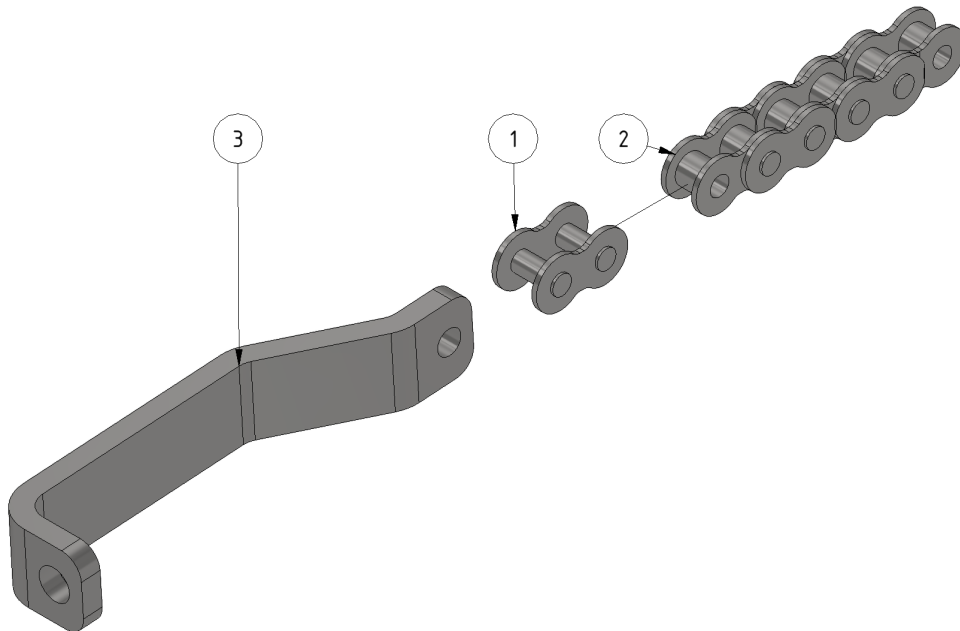

Chain 121

Part number: 1109721

Part of [Telescope assembly](#)

ITEM	DESCRIPTION	PART NUMBER	QTY
1	Chain lock 3/8	901104	1
2	Chain 3/8 121 links	1101120	1
3	Adjustment clamp	401052	1

From:

<https://wiki.envirologic.se/> - **Envirologic Support Wiki**