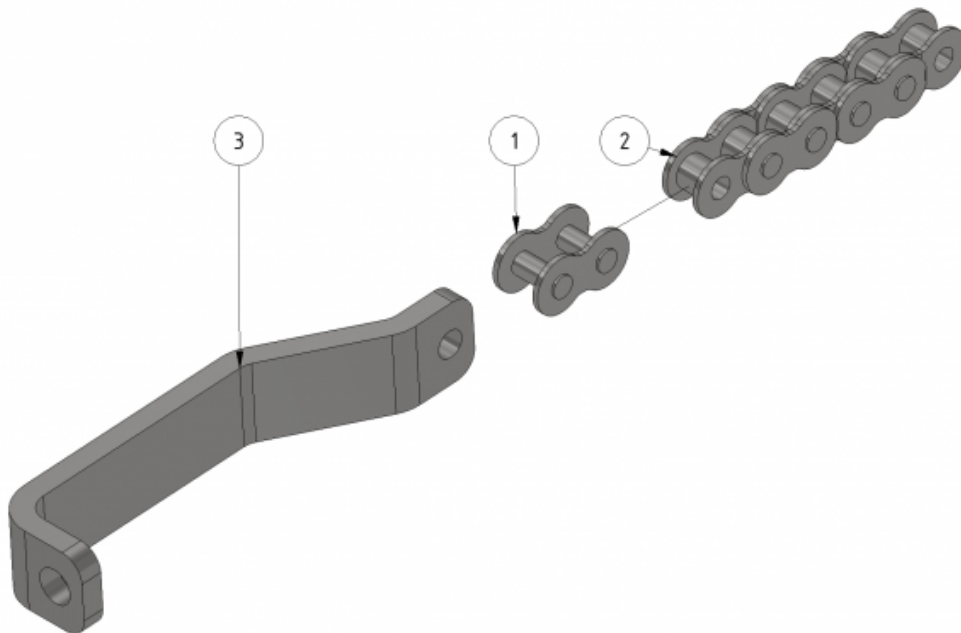

# Chain 121

Part number: 1109721

Part of [Telescope assembly](#)

ITEM	DESCRIPTION	PART NUMBER	QTY
1	Chain lock 3/8	901104	1
2	Chain 3/8 121 links	1101120	1
3	Adjustment clamp	401052	1

From: <https://wiki.envirologic.se/> - **Envirologic Support Wiki**