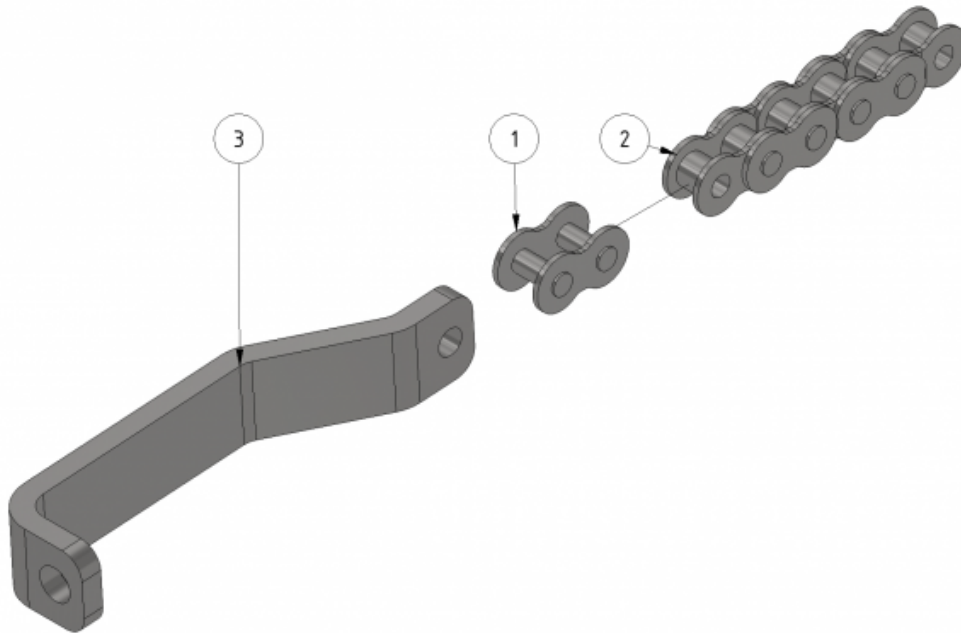

Chain 121

Part number: 1109721

Part of [Telescope assembly](#)

ITEM	DESCRIPTION	PART NUMBER	QTY
1	Chain lock 3/8	901104	1
2	Chain 3/8 121 links	1101120	1
3	Adjustment clamp	401052	1

From: <https://wiki.envirologic.se/> - **Envirologic Support Wiki**