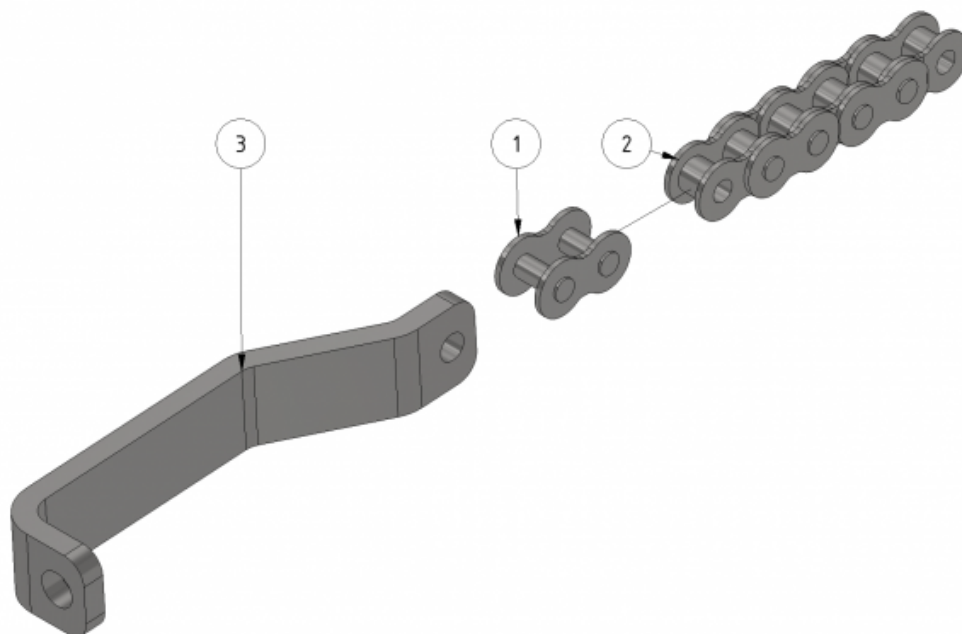

# Chain 121

Part number: 1109721

Part of [Telescope assembly](#)

ITEM	DESCRIPTION	PART NUMBER	QTY
1	Chain lock 3/8	901104	1
2	Chain 3/8 121 links	1101120	1
3	Adjustment clamp	401052	1

From: <https://wiki.envirologic.se/> - **Envirologic Support Wiki**