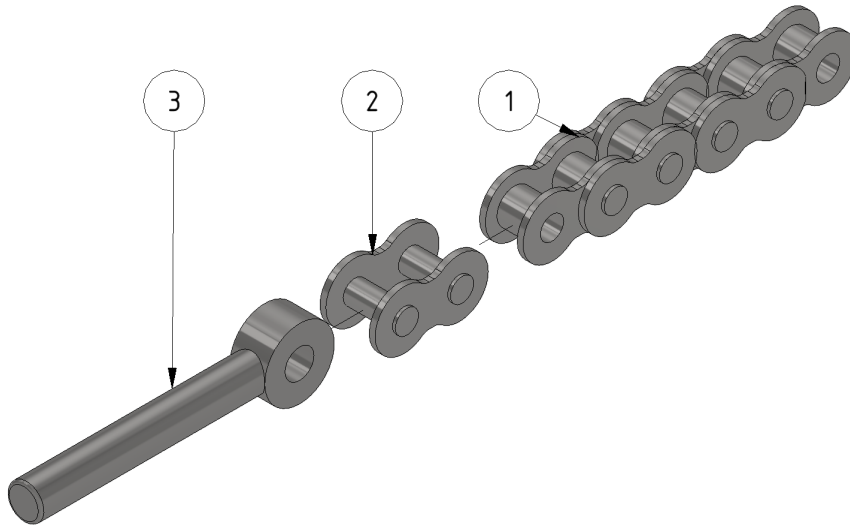

Chain 125

Part of [Inner boom assembly](#)

ITEM	DESCRIPTION	PART NUMBER	QTY
1	Chain 3/8 125 links	1109703	1
2	Chain lock 3/8	901104	1
3	Clamp screw	941069	1

From:

<https://wiki.envirologic.se/> - **Envirologic Support Wiki**