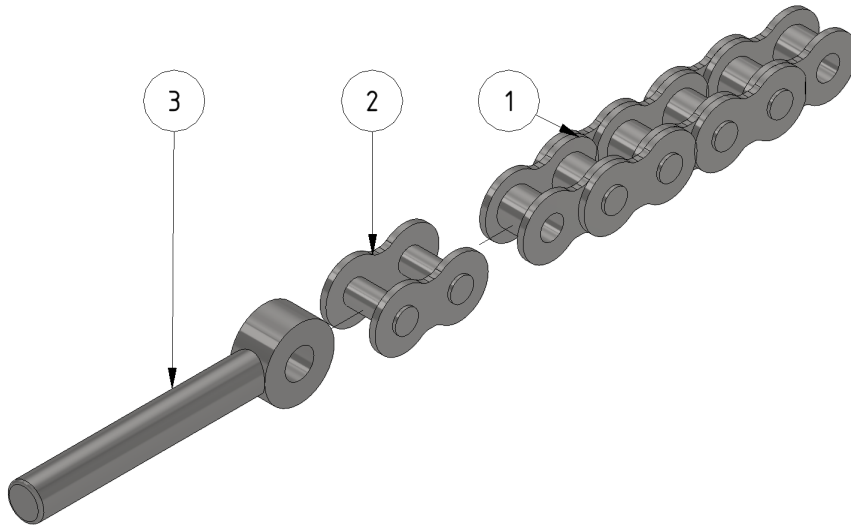

# Chain 125

Part of [Inner boom assembly](#)

ITEM	DESCRIPTION	PART NUMBER	QTY
1	Chain 3/8 125 links	1109703	1
2	Chain lock 3/8	901104	1
3	Clamp screw	941069	1

From:  
<https://wiki.envirologic.se/> - **Envirologic Support Wiki**