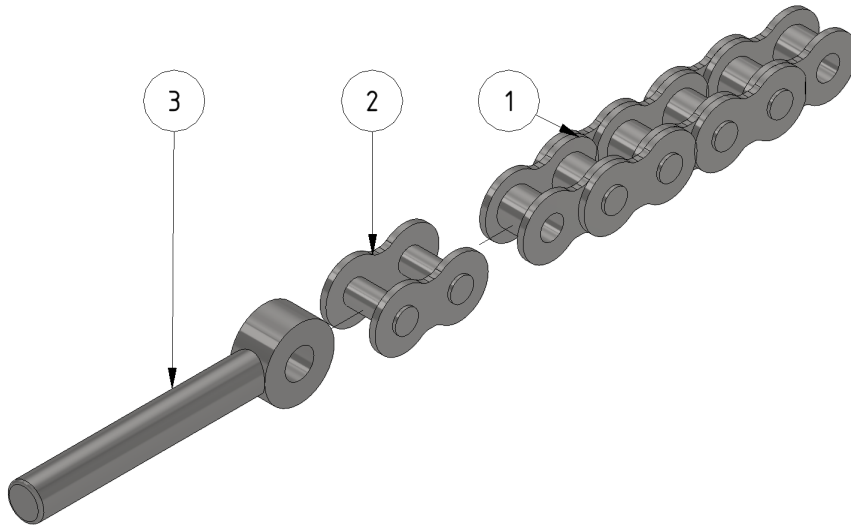

Chain 125

Part of [Inner boom assembly](#)

ITEM	DESCRIPTION	PART NUMBER	QTY
1	Chain 3/8 125 links	1109703	1
2	Chain lock 3/8	901104	1
3	Clamp screw	941069	1

From:
<https://wiki.envirologic.se/> - **Envirologic Support Wiki**