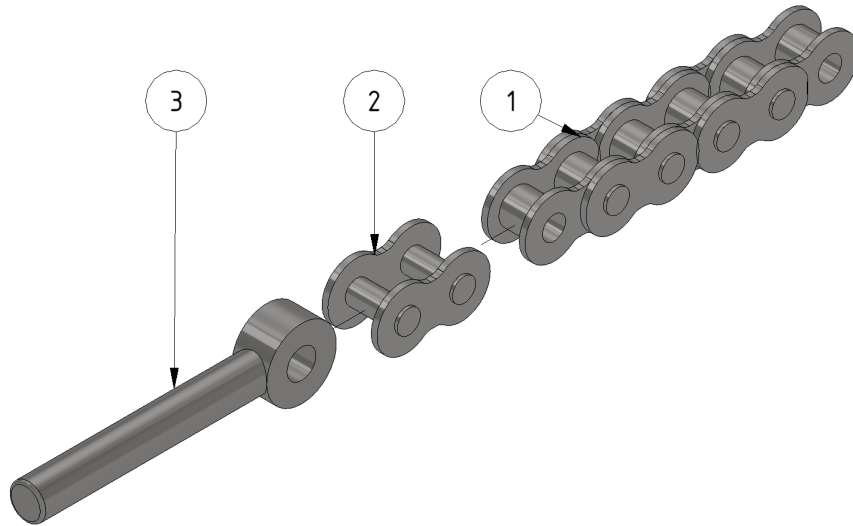

# Chain 125

Part number: 1109725

Part of [Inner boom assembly](#)

ITEM	DESCRIPTION	PART NUMBER	QTY
1	Chain 3/8 125 links	1109703	1
2	Chain lock 3/8	901104	1
3	Clamp screw	941069	1

From:  
<https://wiki.envirologic.se/> - **Envirologic Support Wiki**