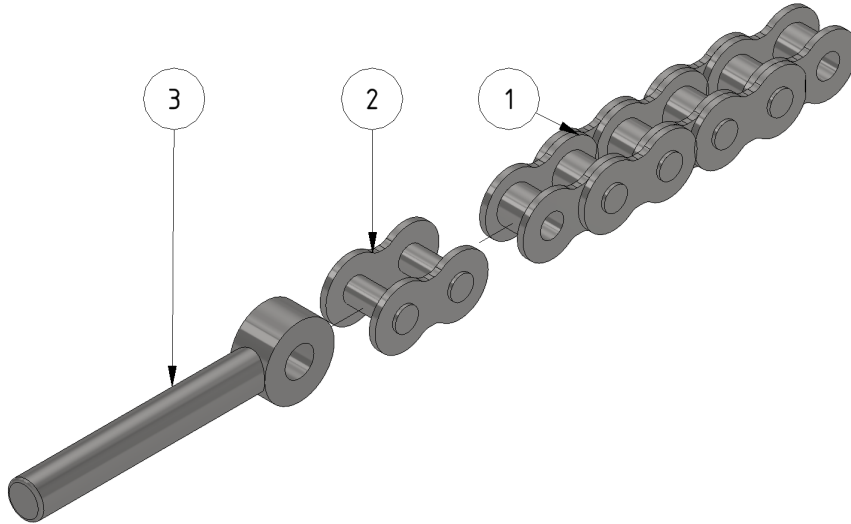

Chain 125

Part number: 1109725

Part of [Inner boom assembly](#)

ITEM	DESCRIPTION	PART NUMBER	QTY
1	Chain 3/8 125 links	1109703	1
2	Chain lock 3/8	901104	1
3	Clamp screw	941069	1

From:
<https://wiki.envirologic.se/> - **Envirologic Support Wiki**