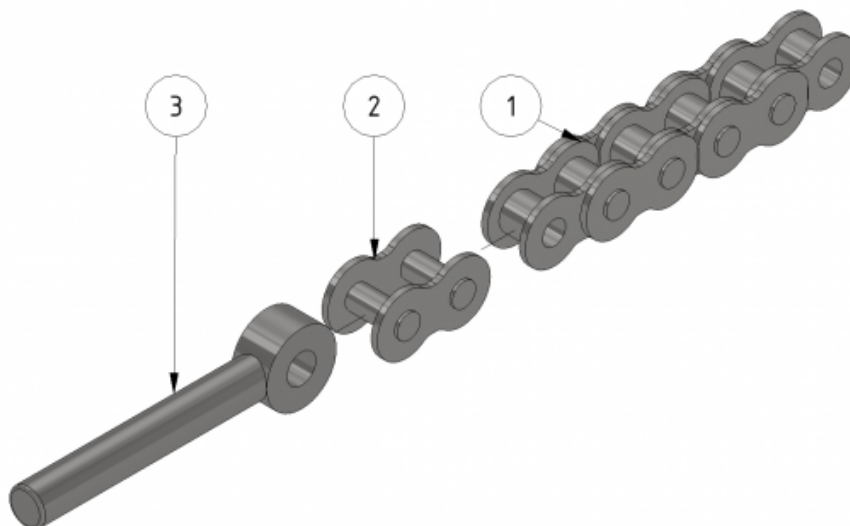

Chain 125

Part number: 1109725

Part of [Inner boom assembly](#)

ITEM	DESCRIPTION	PART NUMBER	QTY
1	Chain 3/8 125 links	1109703	1
2	Chain lock 3/8	901104	1
3	Clamp screw	941069	1

From:
<https://wiki.envirologic.se/> - **Envirologic Support Wiki**