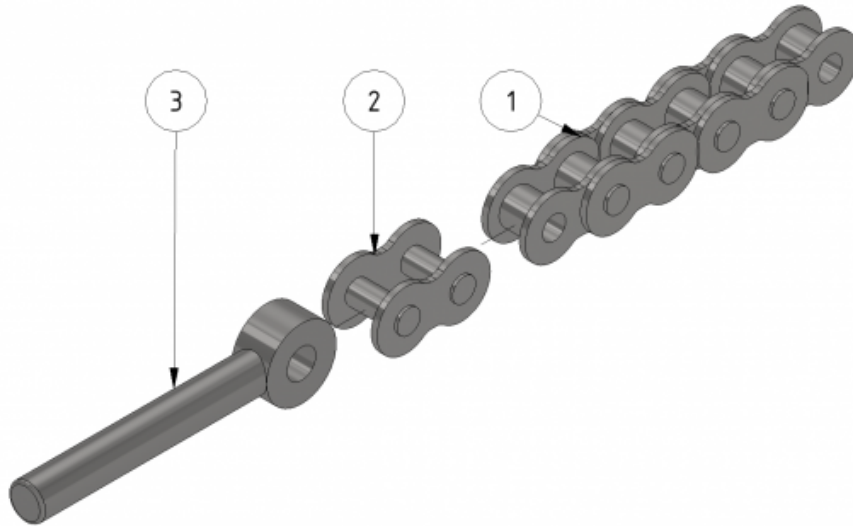

Chain 125

Part number: 1109725

Part of [Inner boom assembly](#)

ITEM	DESCRIPTION	PART NUMBER	QTY
1	Chain 3/8 125 links	1109703	1
2	Chain lock 3/8	901104	1
3	Clamp screw	941069	1

From:
<https://wiki.envirologic.se/> - **Envirologic Support Wiki**