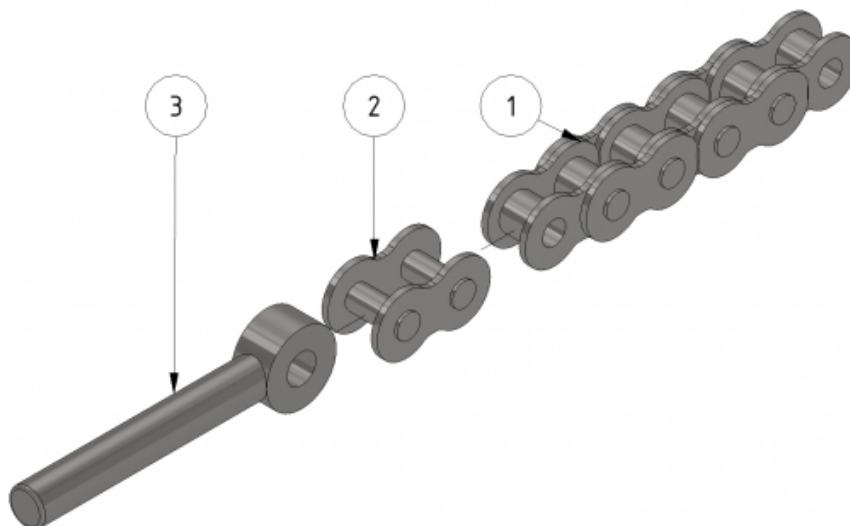

# Chain 125

Part number: 1109725

Part of [Inner boom assembly](#)

ITEM	DESCRIPTION	PART NUMBER	QTY
1	Chain 3/8 125 links	1109703	1
2	Chain lock 3/8	901104	1
3	Clamp screw	941069	1

From:  
<https://wiki.envirologic.se/> - **Envirologic Support Wiki**