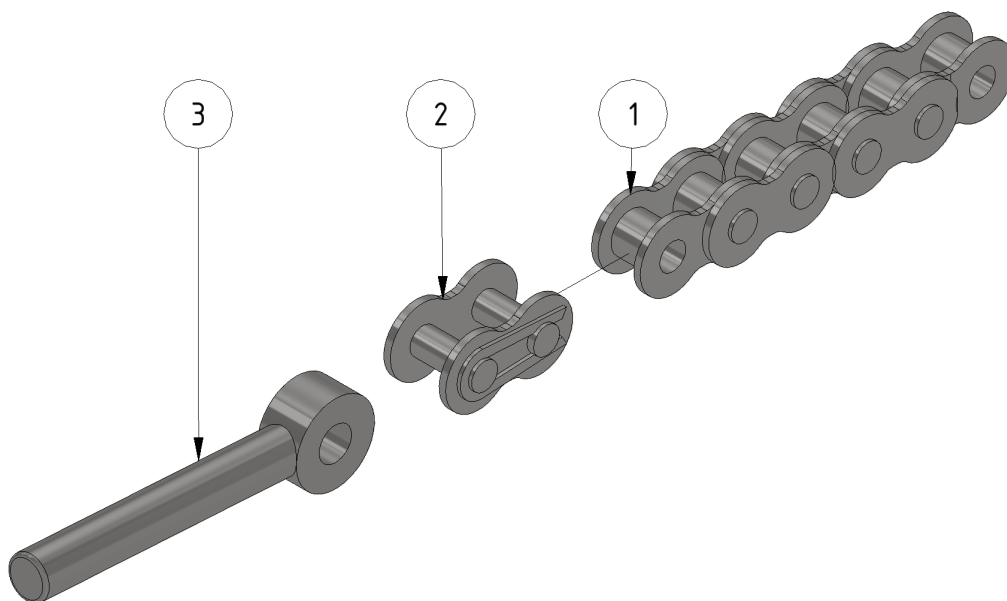

# Chain 127

Part number: 1109727

Part of [Middle boom assembly](#)

ITEM	DESCRIPTION	PART NUMBER	QTY
1	Chain 3/8 127 links	1101118	1
2	Chain lock 3/8	901104	1
3	Clamp screw	941069	1

From: <https://wiki.envirologic.se/> - **Envirologic Support Wiki**