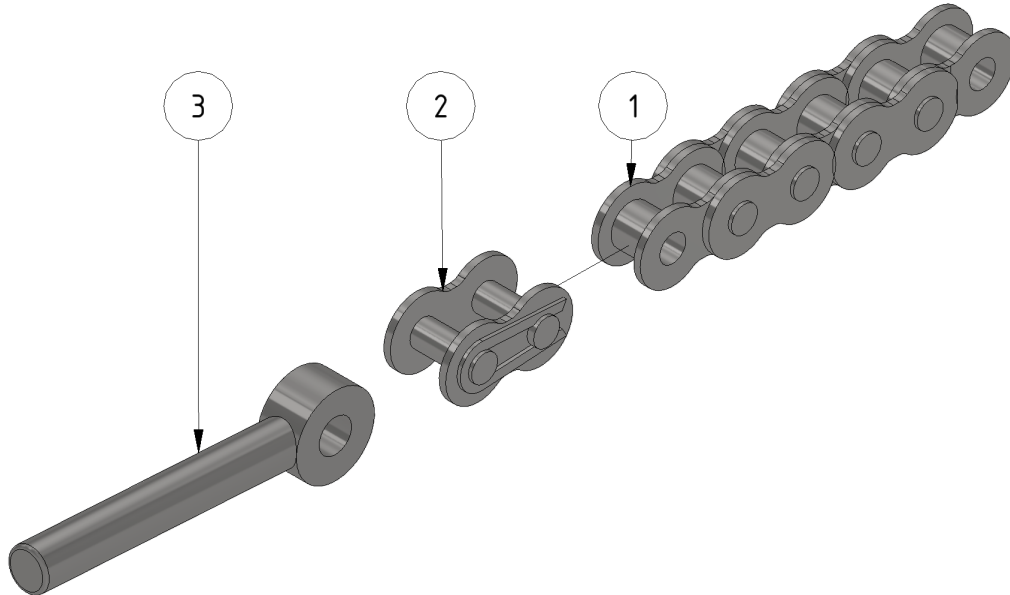

# Chain 127

Part of [Middle boom assembly](#)

ITEM	DESCRIPTION	PART NUMBER	QTY
1	Chain 3/8 127 links	1101118	1
2	Chain lock 3/8	901104	1
3	Clamp screw	941069	1

From:  
<https://wiki.envirologic.se/> - **Envirologic Support Wiki**