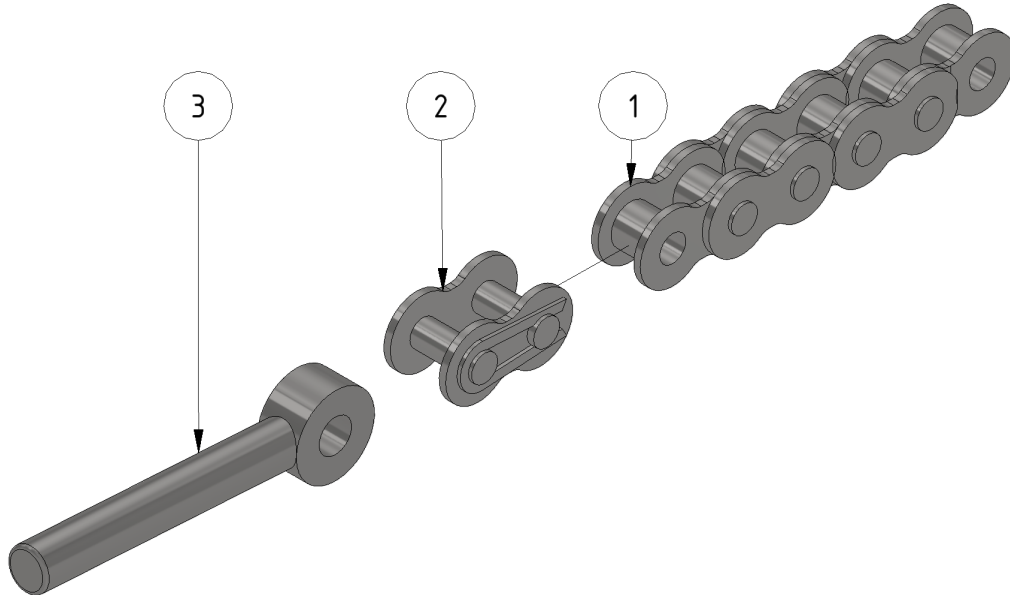

Chain 127

Part of [Middle boom assembly](#)

ITEM	DESCRIPTION	PART NUMBER	QTY
1	Chain 3/8 127 links	1101118	1
2	Chain lock 3/8	901104	1
3	Clamp screw	941069	1

From:
<https://wiki.envirologic.se/> - **Envirologic Support Wiki**