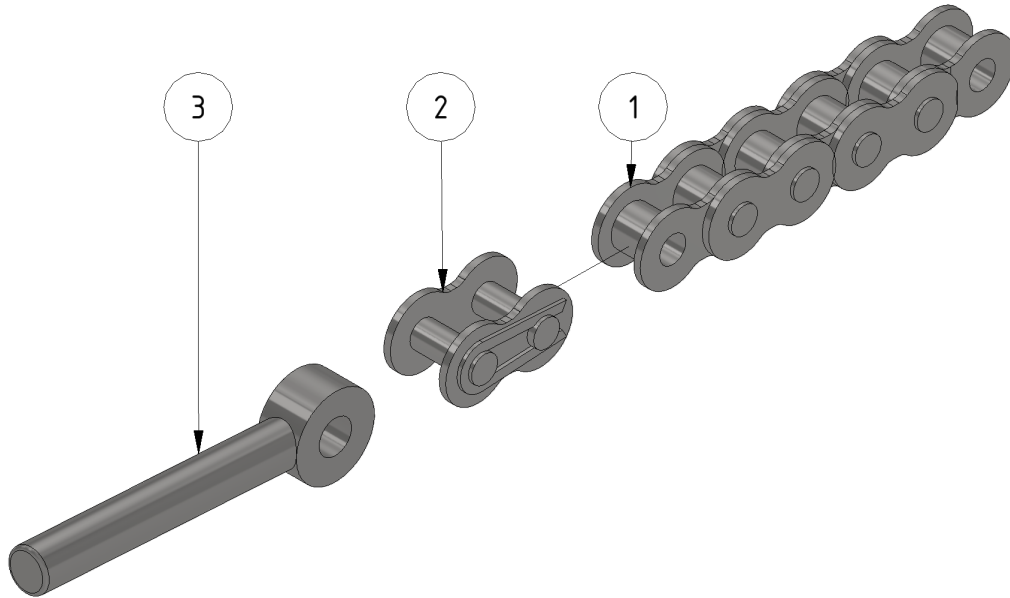

Chain 127

Part number: 1109727

Part of [Middle boom assembly](#)

ITEM	DESCRIPTION	PART NUMBER	QTY
1	Chain 3/8 127 links	1101118	1
2	Chain lock 3/8	901104	1
3	Clamp screw	941069	1

From:
<https://wiki.envirologic.se/> - **Envirologic Support Wiki**