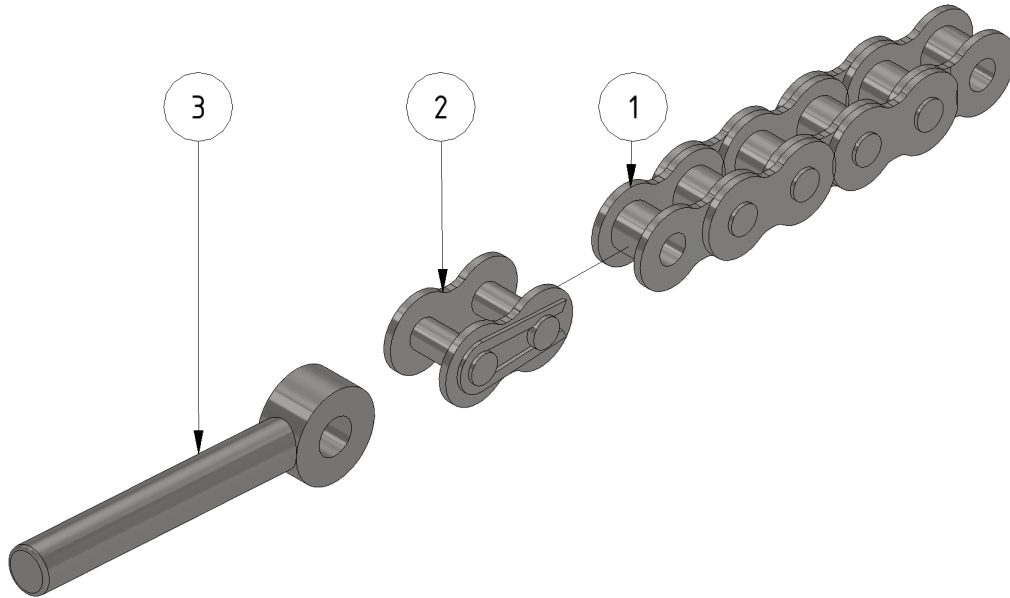

# Chain 127

Part number: 1109727

Part of [Middle boom assembly](#)

ITEM	DESCRIPTION	PART NUMBER	QTY
1	Chain 3/8 127 links	1101118	1
2	Chain lock 3/8	901104	1
3	Clamp screw	941069	1

From:  
<https://wiki.envirologic.se/> - **Envirologic Support Wiki**