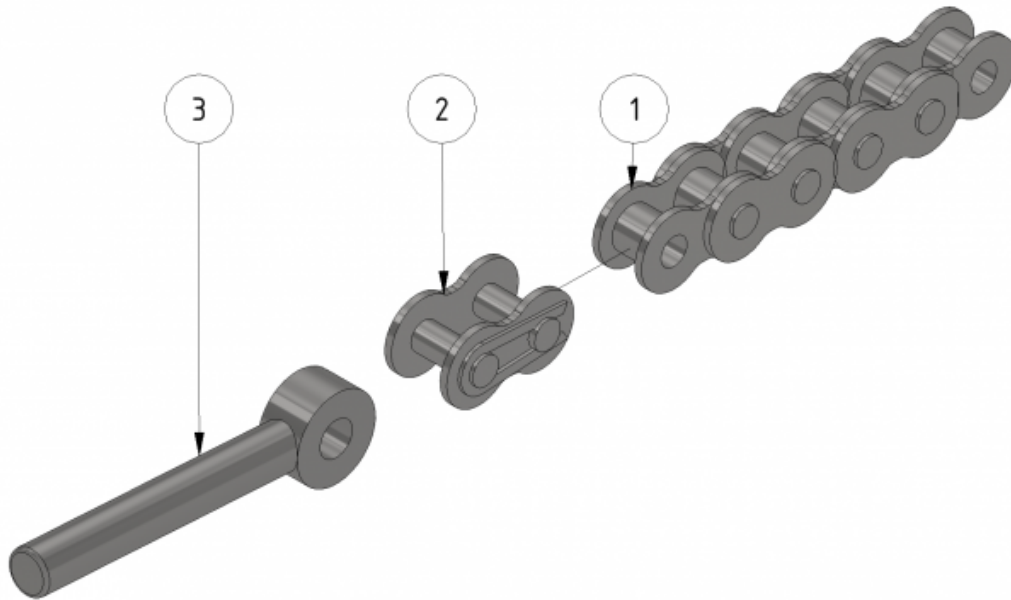

Chain 127

Part number: 1109727

Part of [Middle boom assembly](#)

ITEM	DESCRIPTION	PART NUMBER	QTY
1	Chain 3/8 127 links	1101118	1
2	Chain lock 3/8	901104	1
3	Clamp screw	941069	1

From:
<https://wiki.envirologic.se/> - **Envirologic Support Wiki**