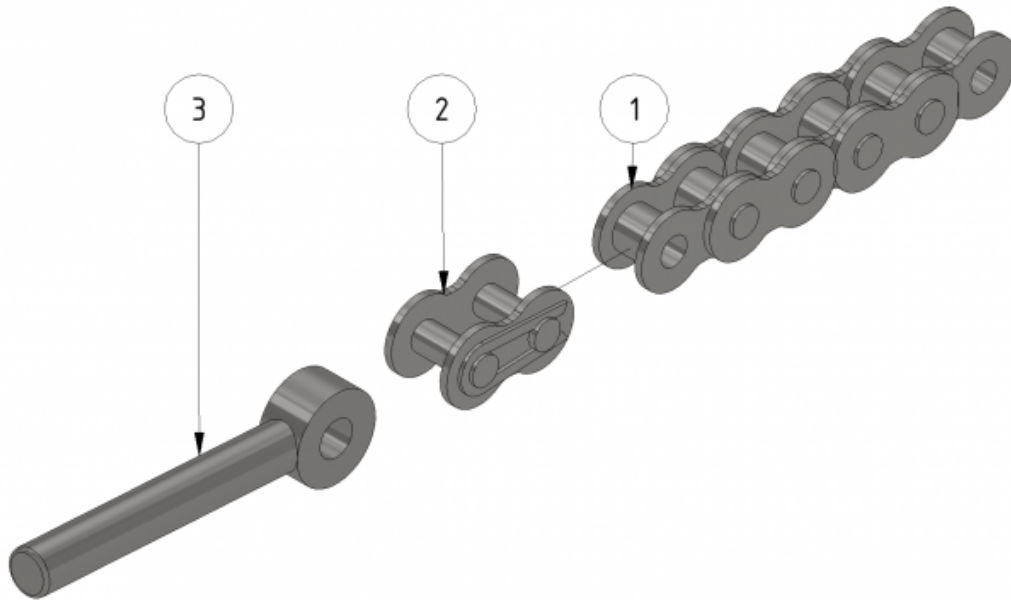

# Chain 127

Part number: 1109727

Part of [Middle boom assembly](#)

ITEM	DESCRIPTION	PART NUMBER	QTY
1	Chain 3/8 127 links	1101118	1
2	Chain lock 3/8	901104	1
3	Clamp screw	941069	1

From:  
<https://wiki.envirologic.se/> - **Envirologic Support Wiki**