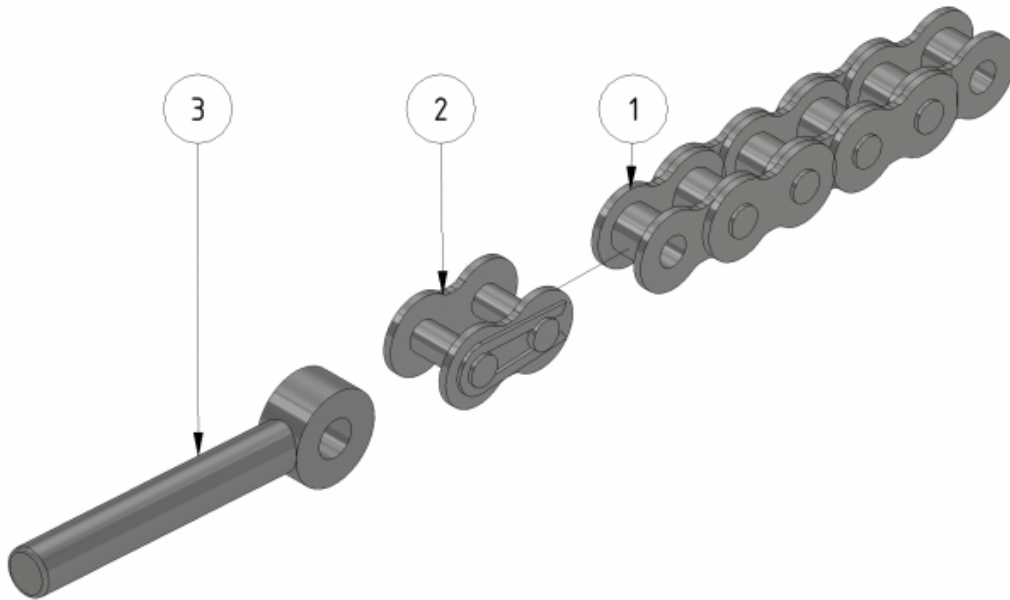

Chain 127

Part number: 1109727

Part of [Middle boom assembly](#)

ITEM	DESCRIPTION	PART NUMBER	QTY
1	Chain 3/8 127 links	1101118	1
2	Chain lock 3/8	901104	1
3	Clamp screw	941069	1

From:
<https://wiki.envirologic.se/> - **Envirologic Support Wiki**